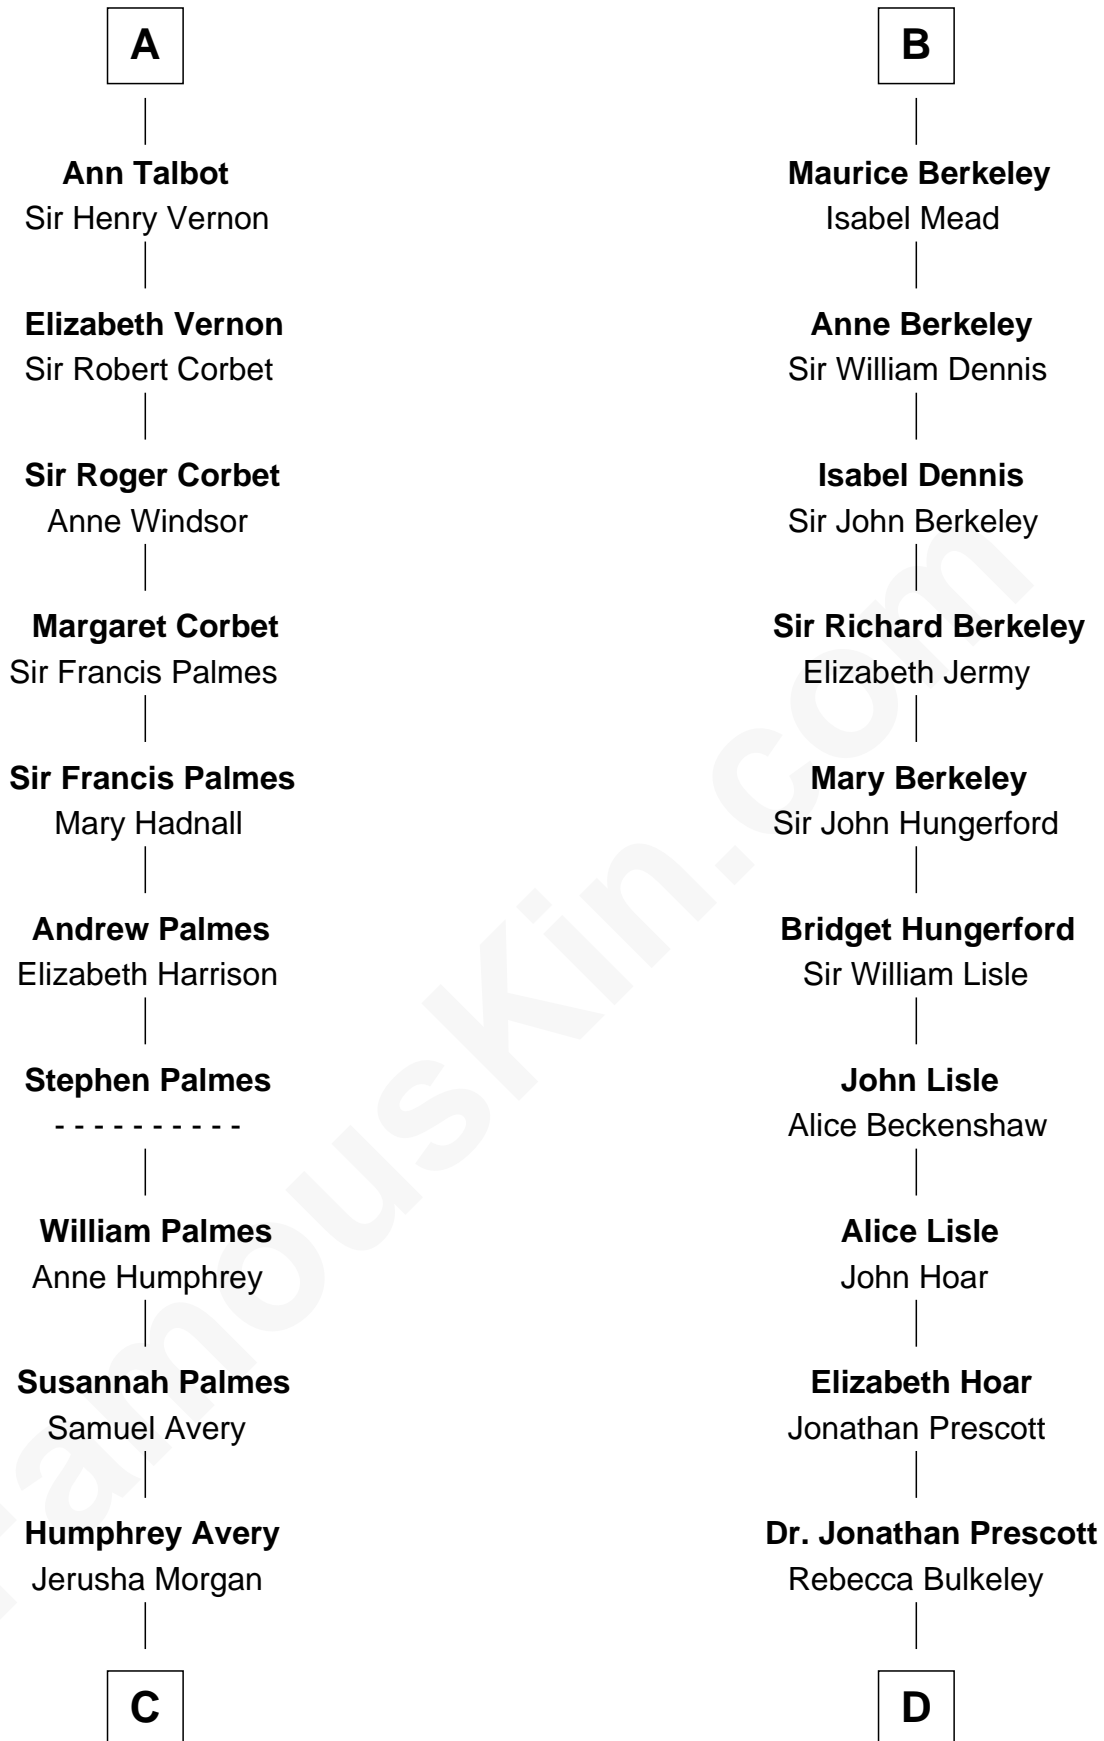

FamousKin.com Relationship Chart of

John D. Rockefeller

Founder of the Standard Oil Company

18th cousin 3 times removed of

Samuel Prescott

Completed Paul Revere's Midnight Ride

Sir Humphrey de Bohun

Maud of Eu

C

Solomon Avery
Hannah Punderson

Miles Avery
Malinda Pixley

Lucy Avery
Godfrey Lewis Rockefeller

William Avery Rockefeller
Eliza Davison

John D. Rockefeller
Founder of the Standard Oil Company

D

Dr. Abel Prescott
Abigail Brigham

Samuel Prescott
Completed Paul Revere's Ride

FamousKin.com