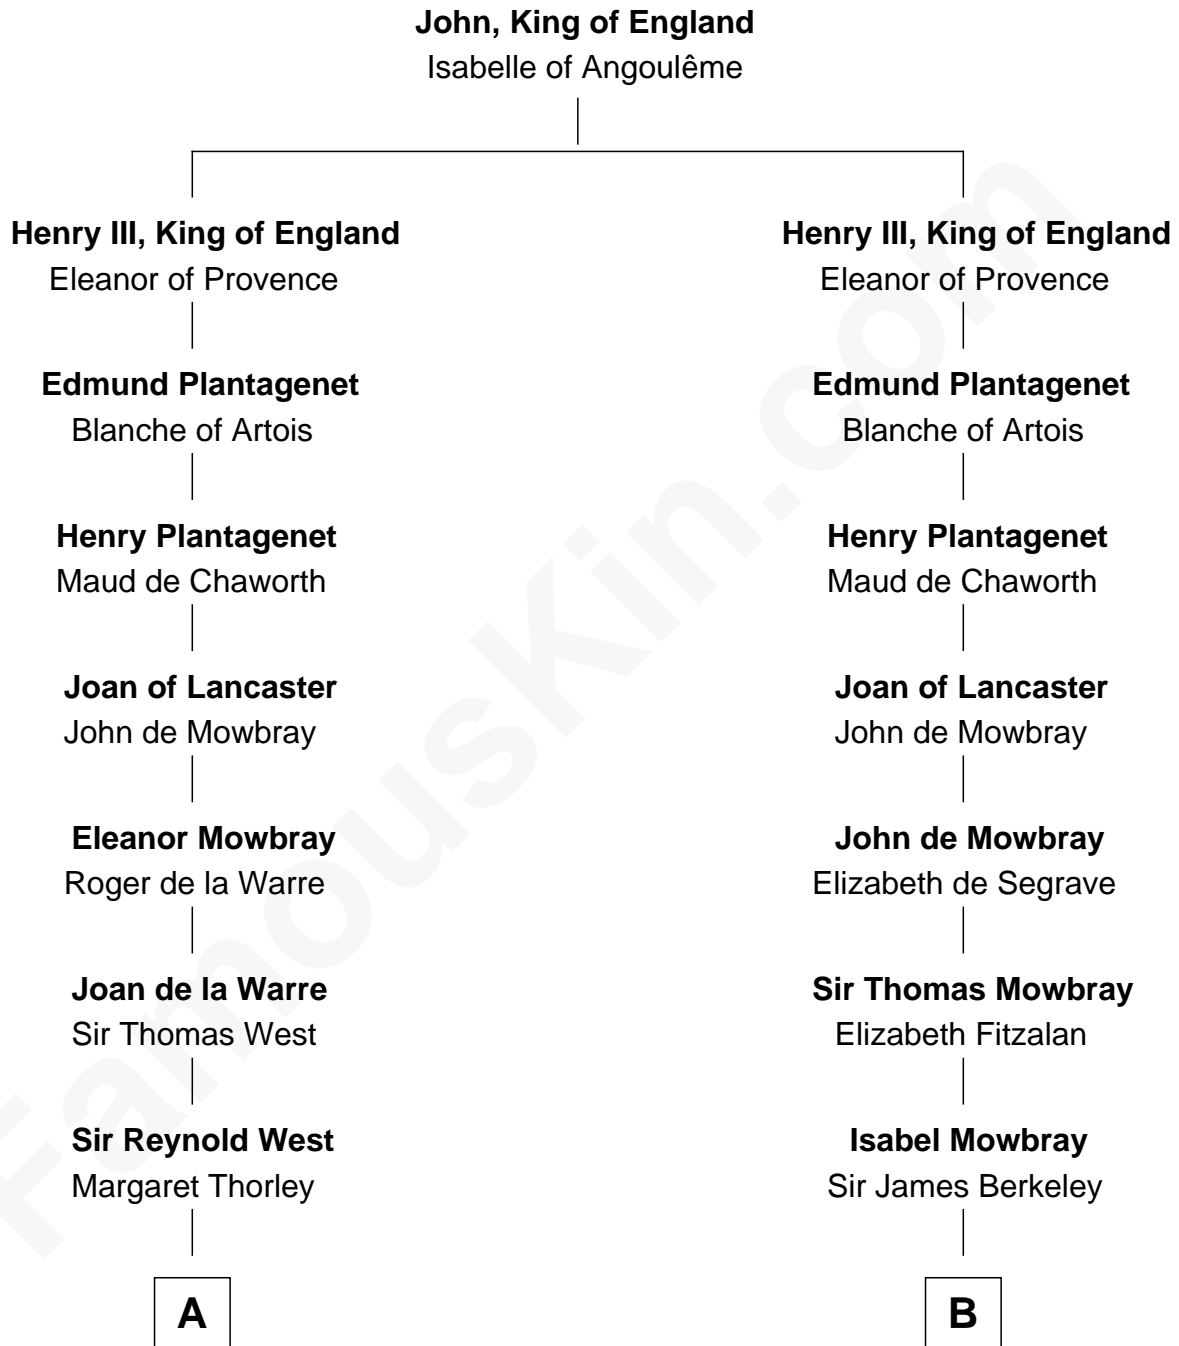

FamousKin.com Relationship Chart of

John D. Rockefeller

Founder of the Standard Oil Company

18th cousin 3 times removed of

Samuel Prescott

Completed Paul Revere's Midnight Ride

C

Solomon Avery
Hannah Punderson

Miles Avery
Malinda Pixley

Lucy Avery
Godfrey Lewis Rockefeller

William Avery Rockefeller
Eliza Davison

John D. Rockefeller
Founder of the Standard Oil Company

D

Dr. Abel Prescott
Abigail Brigham

Samuel Prescott
Completed Paul Revere's Ride