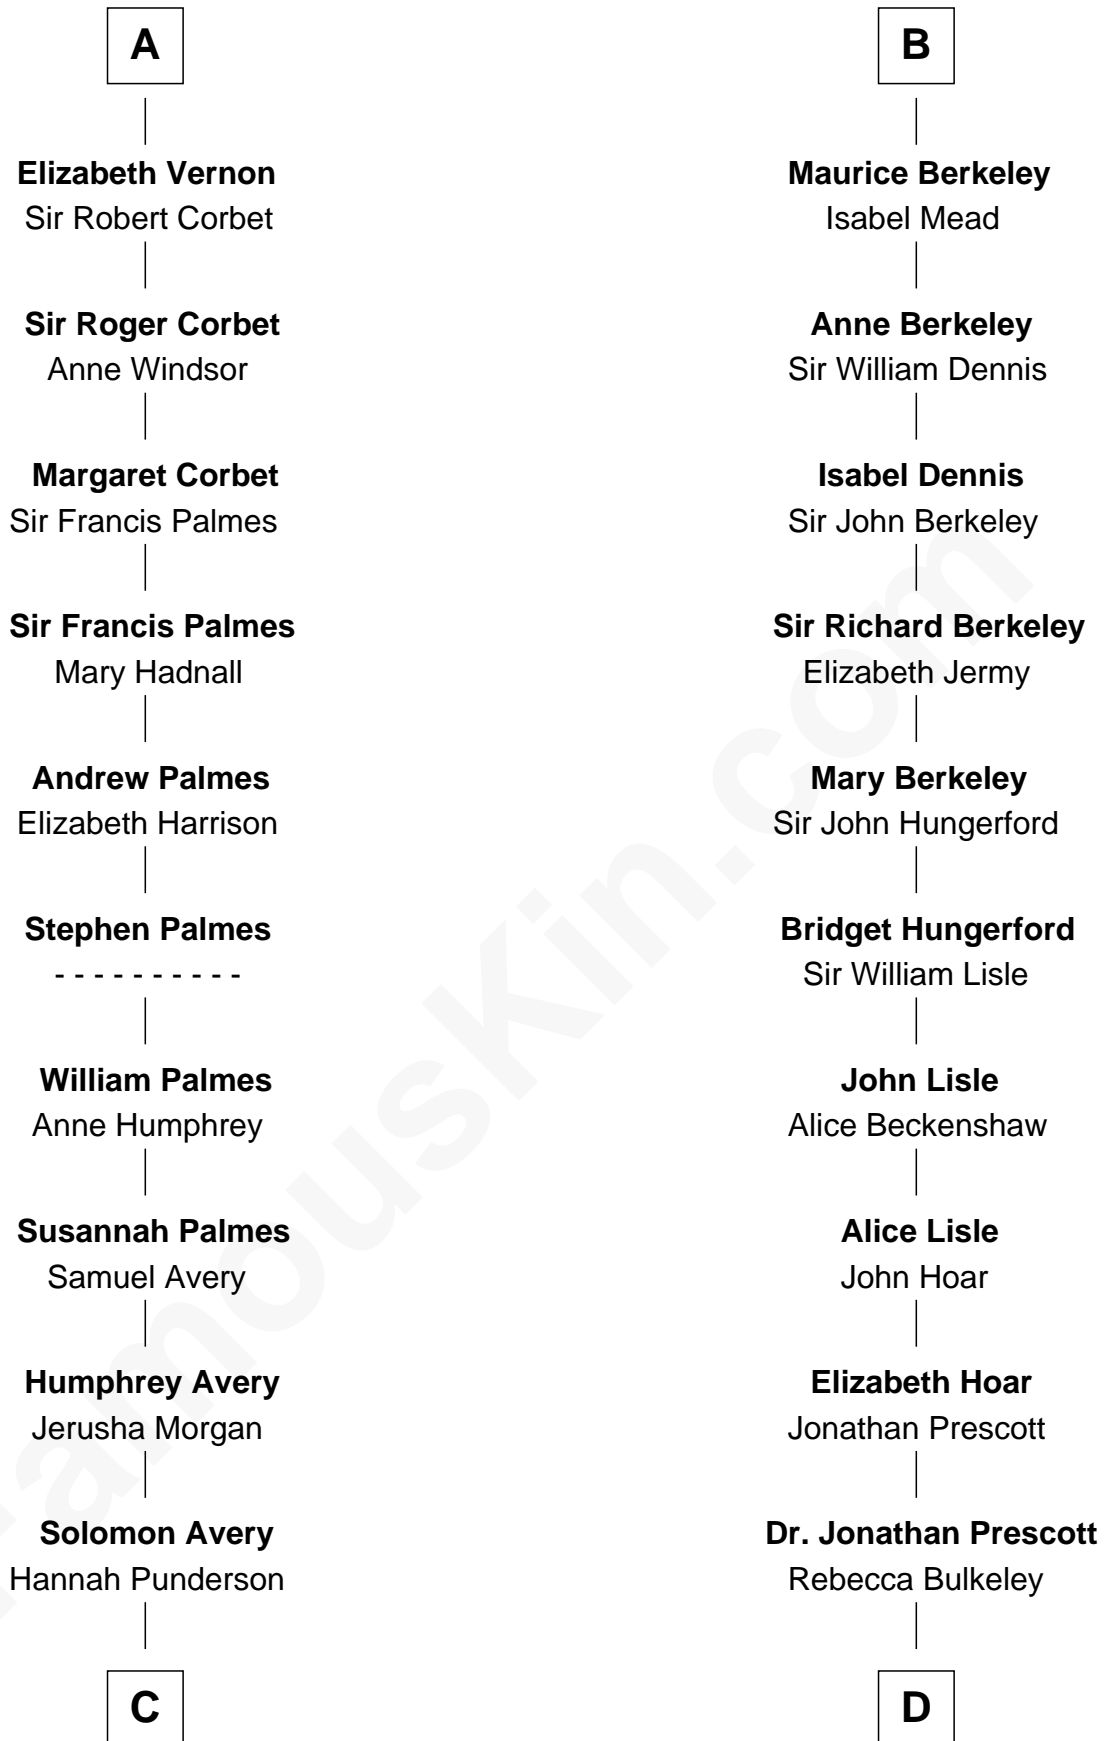

FamousKin.com Relationship Chart of

John D. Rockefeller

Founder of the Standard Oil Company

18th cousin 2 times removed of

Samuel Prescott

Completed Paul Revere's Midnight Ride

C

Miles Avery
Malinda Pixley

Lucy Avery
Godfrey Lewis Rockefeller

William Avery Rockefeller
Eliza Davison

John D. Rockefeller
Founder of the Standard Oil Company

D

Dr. Abel Prescott
Abigail Brigham

Samuel Prescott
Completed Paul Revere's Ride