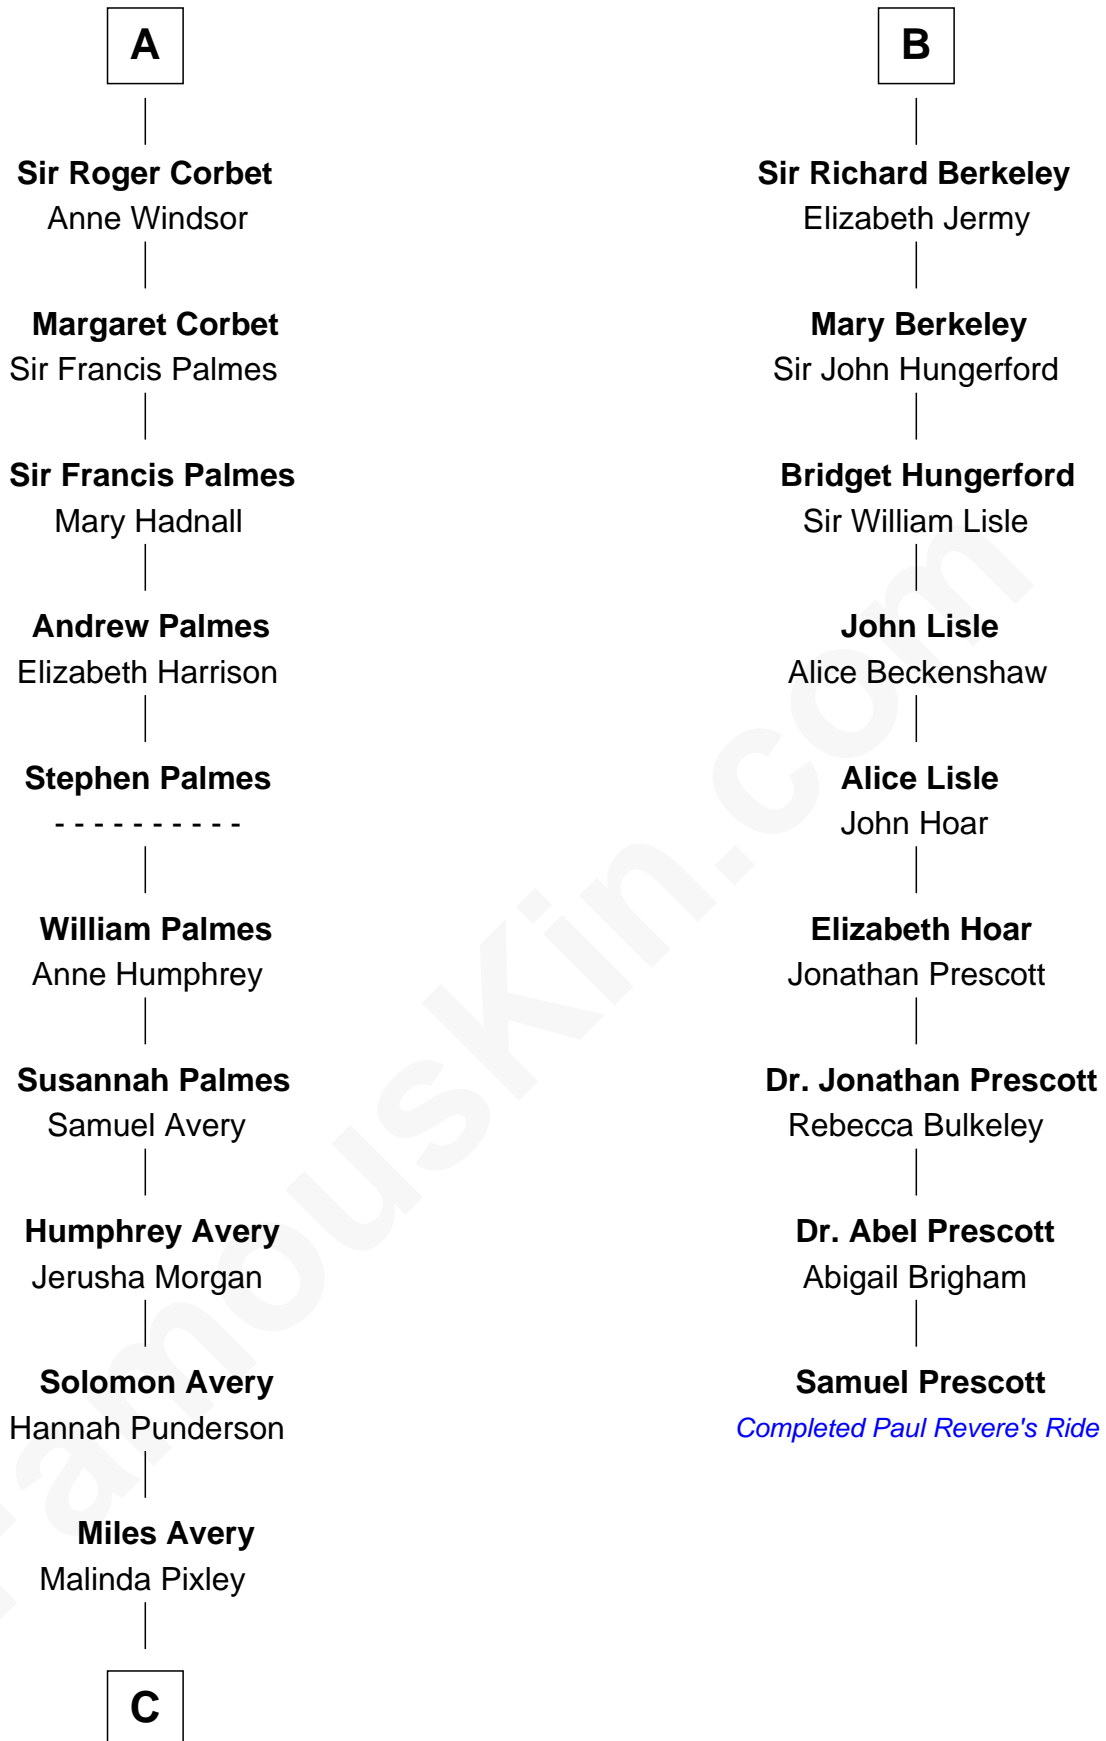

# FamousKin.com Relationship Chart of

**John D. Rockefeller**

*Founder of the Standard Oil Company*

**15th cousin 4 times removed of**

**Samuel Prescott**

*Completed Paul Revere's Midnight Ride*

**C**

—  
**Lucy Avery**

Godfrey Lewis Rockefeller

—  
**William Avery Rockefeller**

Eliza Davison

—  
**John D. Rockefeller**

*Founder of the Standard Oil Company*

FamousKin.com