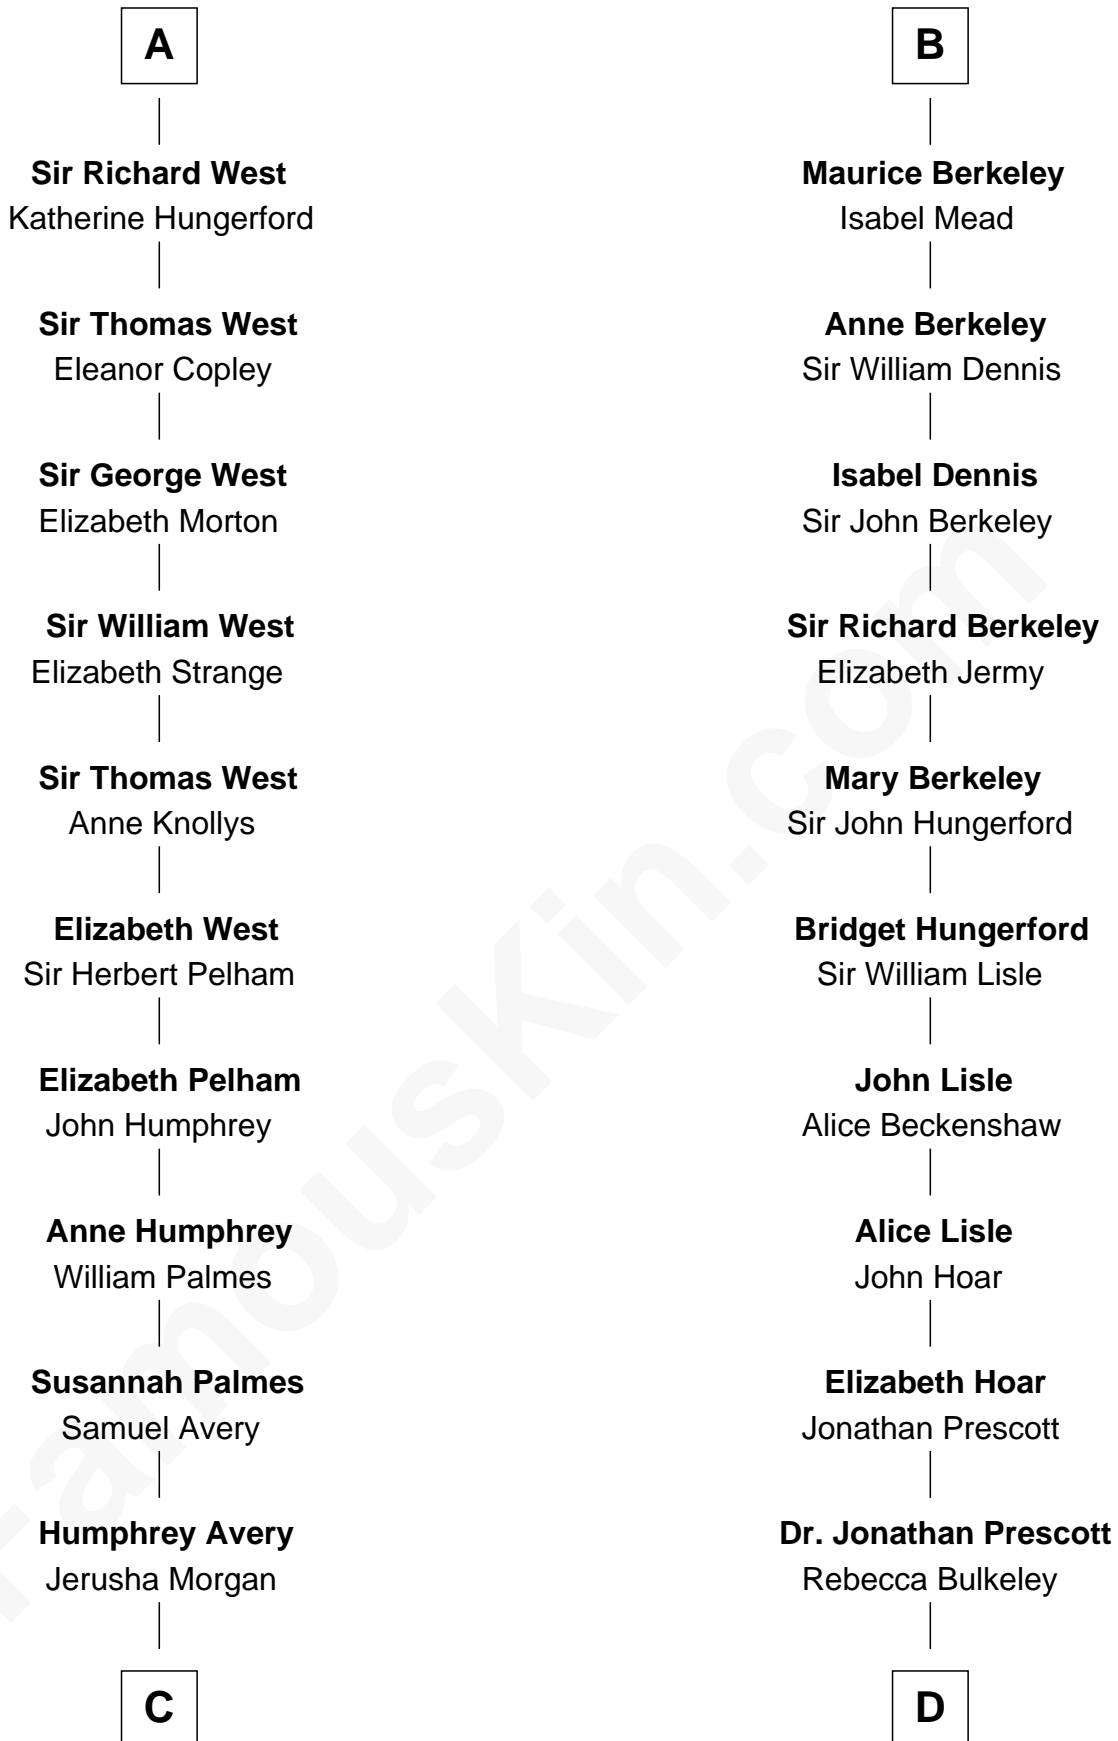

# FamousKin.com Relationship Chart of

**John D. Rockefeller**

*Founder of the Standard Oil Company*

**18th cousin 3 times removed of**

**Samuel Prescott**

*Completed Paul Revere's Midnight Ride*

**Henry II, Duke of Brabant**

Marie of Hohenstaufen

**Matilda of Brabant**  
Robert I, Count of Artois

**Blanche of Artois**  
Edmund Plantagenet

**Henry Plantagenet**  
Maud de Chaworth

**Joan of Lancaster**  
John de Mowbray

**Eleanor Mowbray**  
Roger de la Warre

**Joan de la Warre**  
Sir Thomas West

**Sir Reynold West**  
Margaret Thorley

**A**

**Matilda of Brabant**  
Robert I, Count of Artois

**Blanche of Artois**  
Edmund Plantagenet

**Henry Plantagenet**  
Maud de Chaworth

**Joan of Lancaster**  
John de Mowbray

**John de Mowbray**  
Elizabeth de Segrave

**Sir Thomas Mowbray**  
Elizabeth Fitzalan

**Isabel Mowbray**  
Sir James Berkeley

**B**

**C**

**Solomon Avery**  
Hannah Punderson