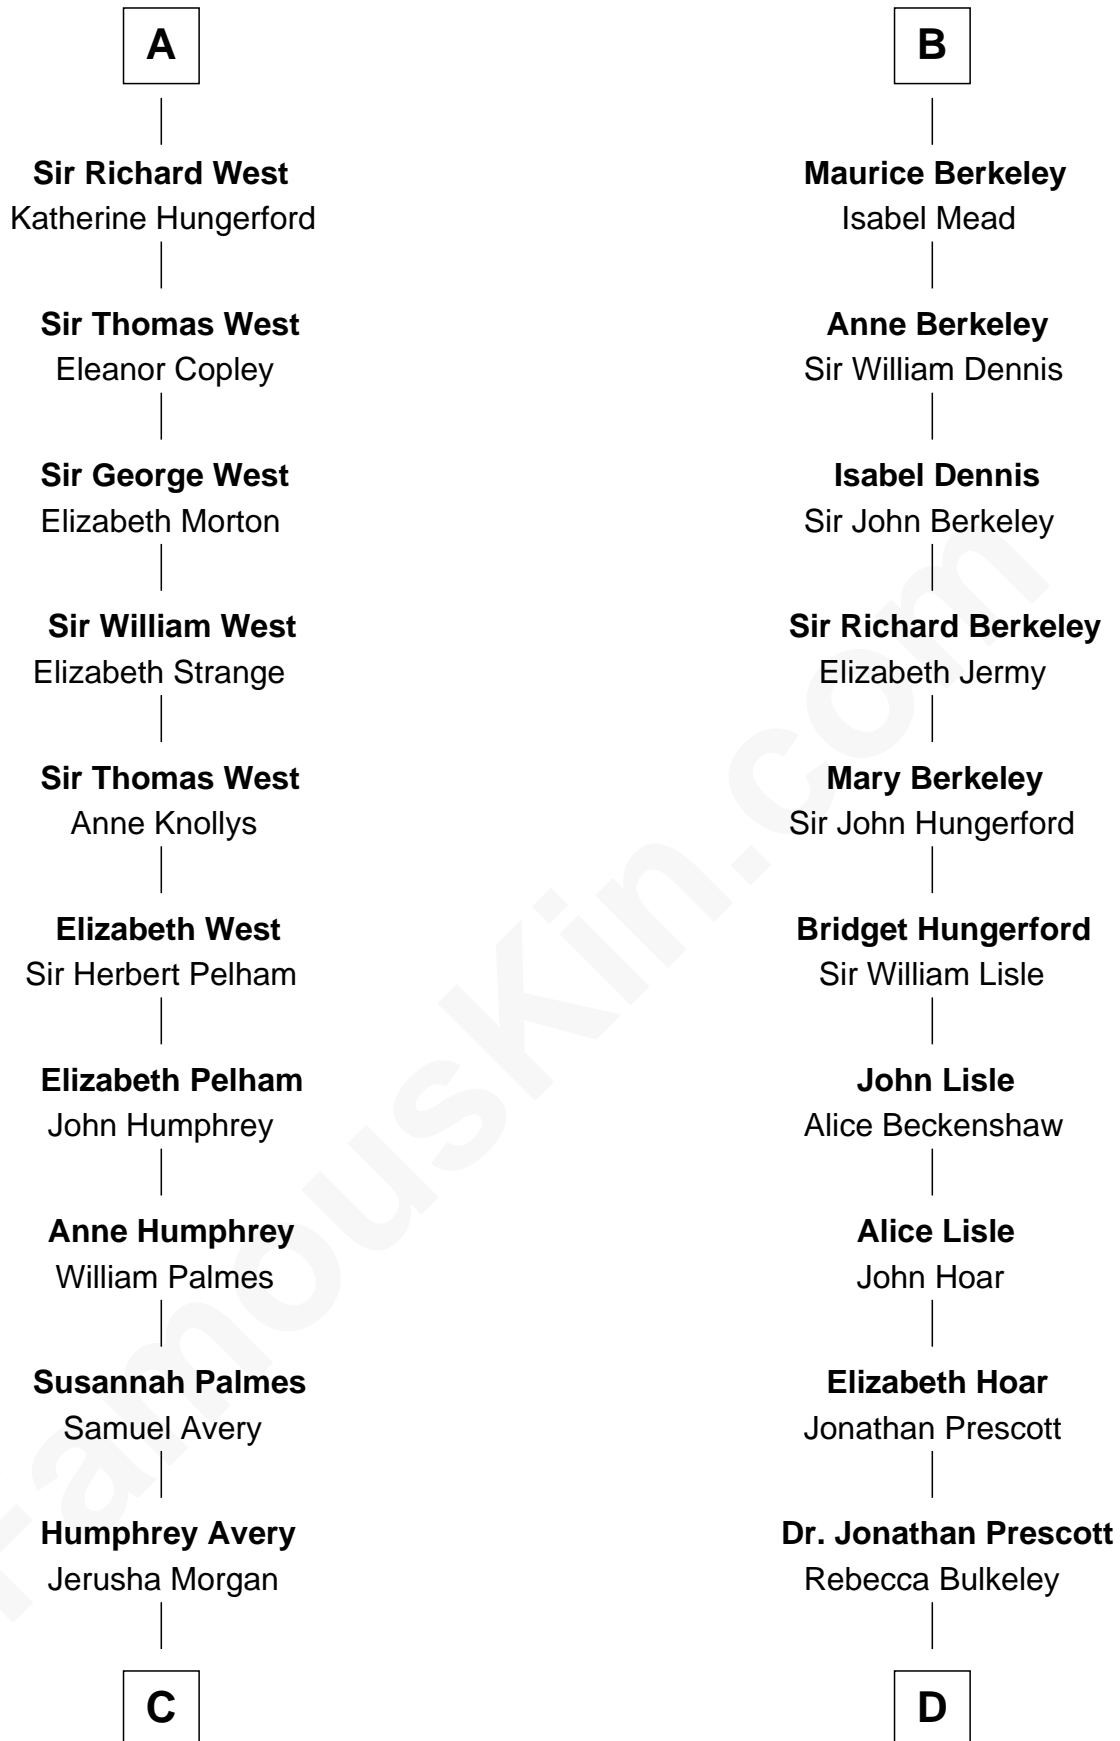

# FamousKin.com Relationship Chart of

**John D. Rockefeller**

*Founder of the Standard Oil Company*

**18th cousin 3 times removed of**

**Samuel Prescott**

*Completed Paul Revere's Midnight Ride*

**Louis VIII, King of France**

John de Mowbray

**Eleanor Mowbray**

Roger de la Warre

**Joan de la Warre**

Sir Thomas West

**Sir Reynold West**

Margaret Thorley

**A**

**John de Mowbray**

Elizabeth de Segrave

**Sir Thomas Mowbray**

Elizabeth Fitzalan

**Isabel Mowbray**

Sir James Berkeley

**B**

**C**

**Solomon Avery**  
Hannah Punderson

**Miles Avery**  
Malinda Pixley

**Lucy Avery**  
Godfrey Lewis Rockefeller

**William Avery Rockefeller**  
Eliza Davison

**John D. Rockefeller**  
*Founder of the Standard Oil Company*