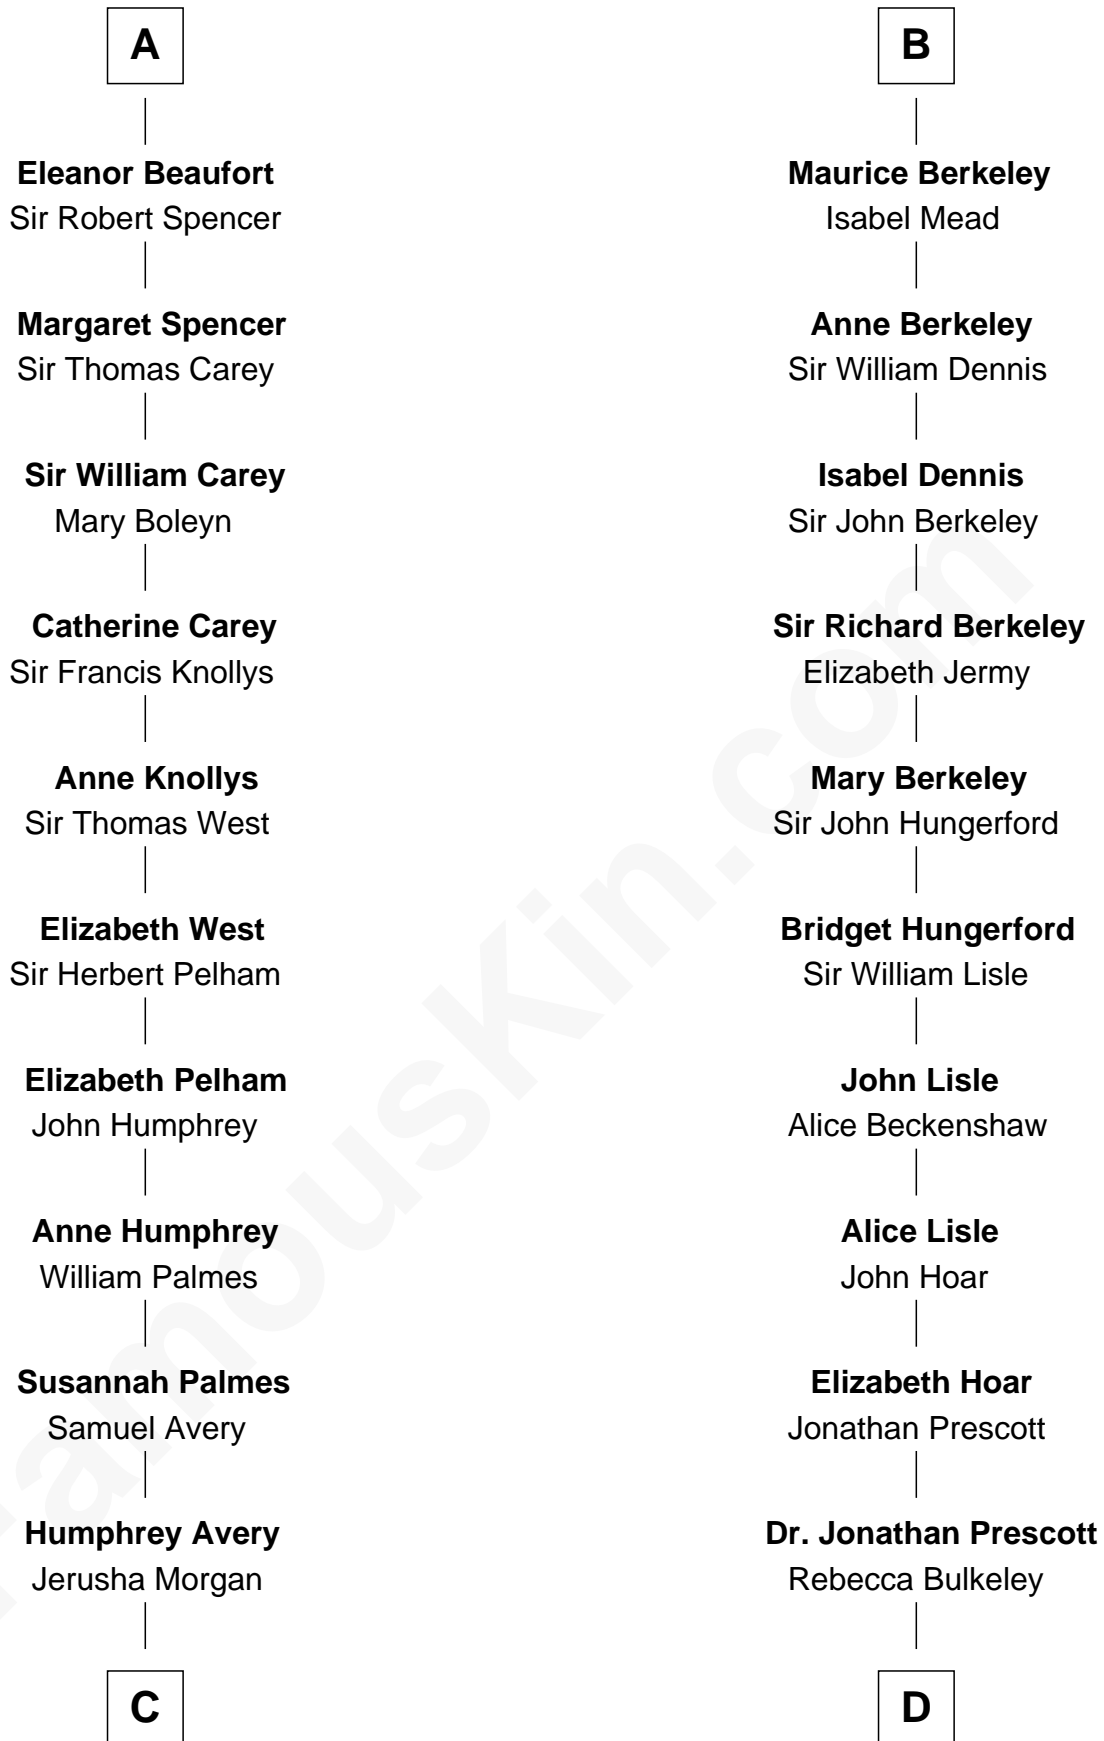

# FamousKin.com Relationship Chart of

**John D. Rockefeller**

*Founder of the Standard Oil Company*

**18th cousin 3 times removed of**

**Samuel Prescott**

*Completed Paul Revere's Midnight Ride*

**C**

**Solomon Avery**  
Hannah Punderson

**Miles Avery**  
Malinda Pixley

**Lucy Avery**  
Godfrey Lewis Rockefeller

**William Avery Rockefeller**  
Eliza Davison

**John D. Rockefeller**  
*Founder of the Standard Oil Company*

**D**

**Dr. Abel Prescott**  
Abigail Brigham

**Samuel Prescott**  
*Completed Paul Revere's Ride*

FamousKin.com