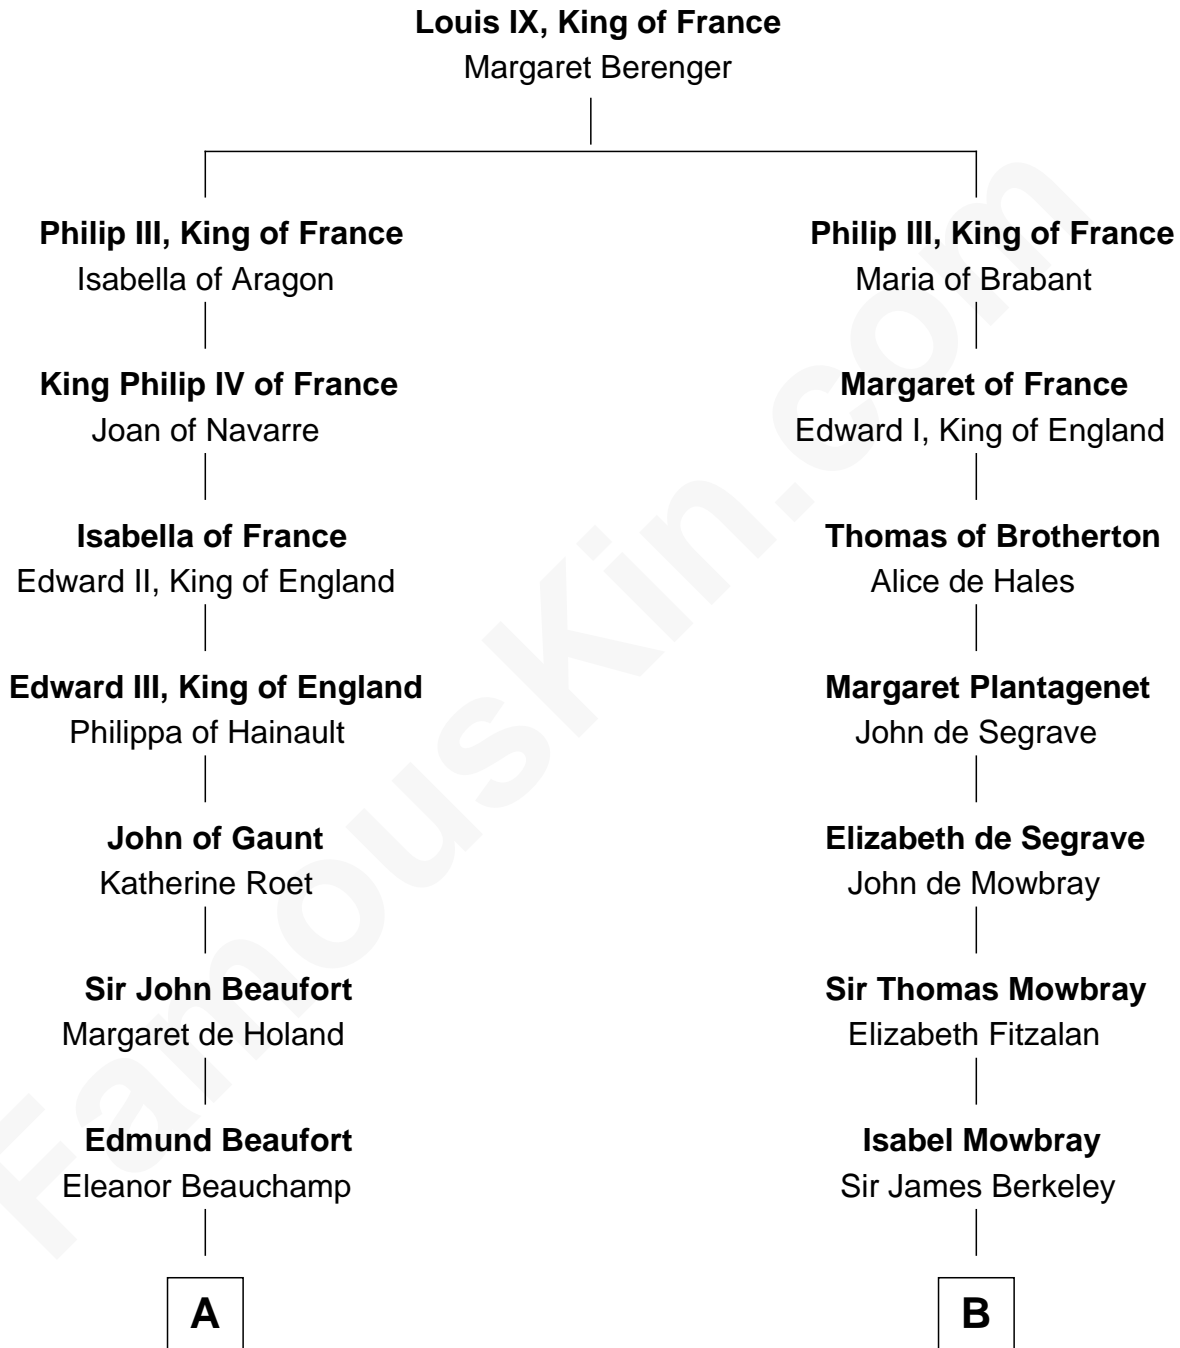

# FamousKin.com Relationship Chart of

**John D. Rockefeller**

*Founder of the Standard Oil Company*

**18th cousin 3 times removed of**

**Samuel Prescott**

*Completed Paul Revere's Midnight Ride*

**C**

**Solomon Avery**  
Hannah Punderson

**Miles Avery**  
Malinda Pixley

**Lucy Avery**  
Godfrey Lewis Rockefeller

**William Avery Rockefeller**  
Eliza Davison

**John D. Rockefeller**  
*Founder of the Standard Oil Company*

**D**

**Dr. Abel Prescott**  
Abigail Brigham

**Samuel Prescott**  
*Completed Paul Revere's Ride*

FamousKin.com