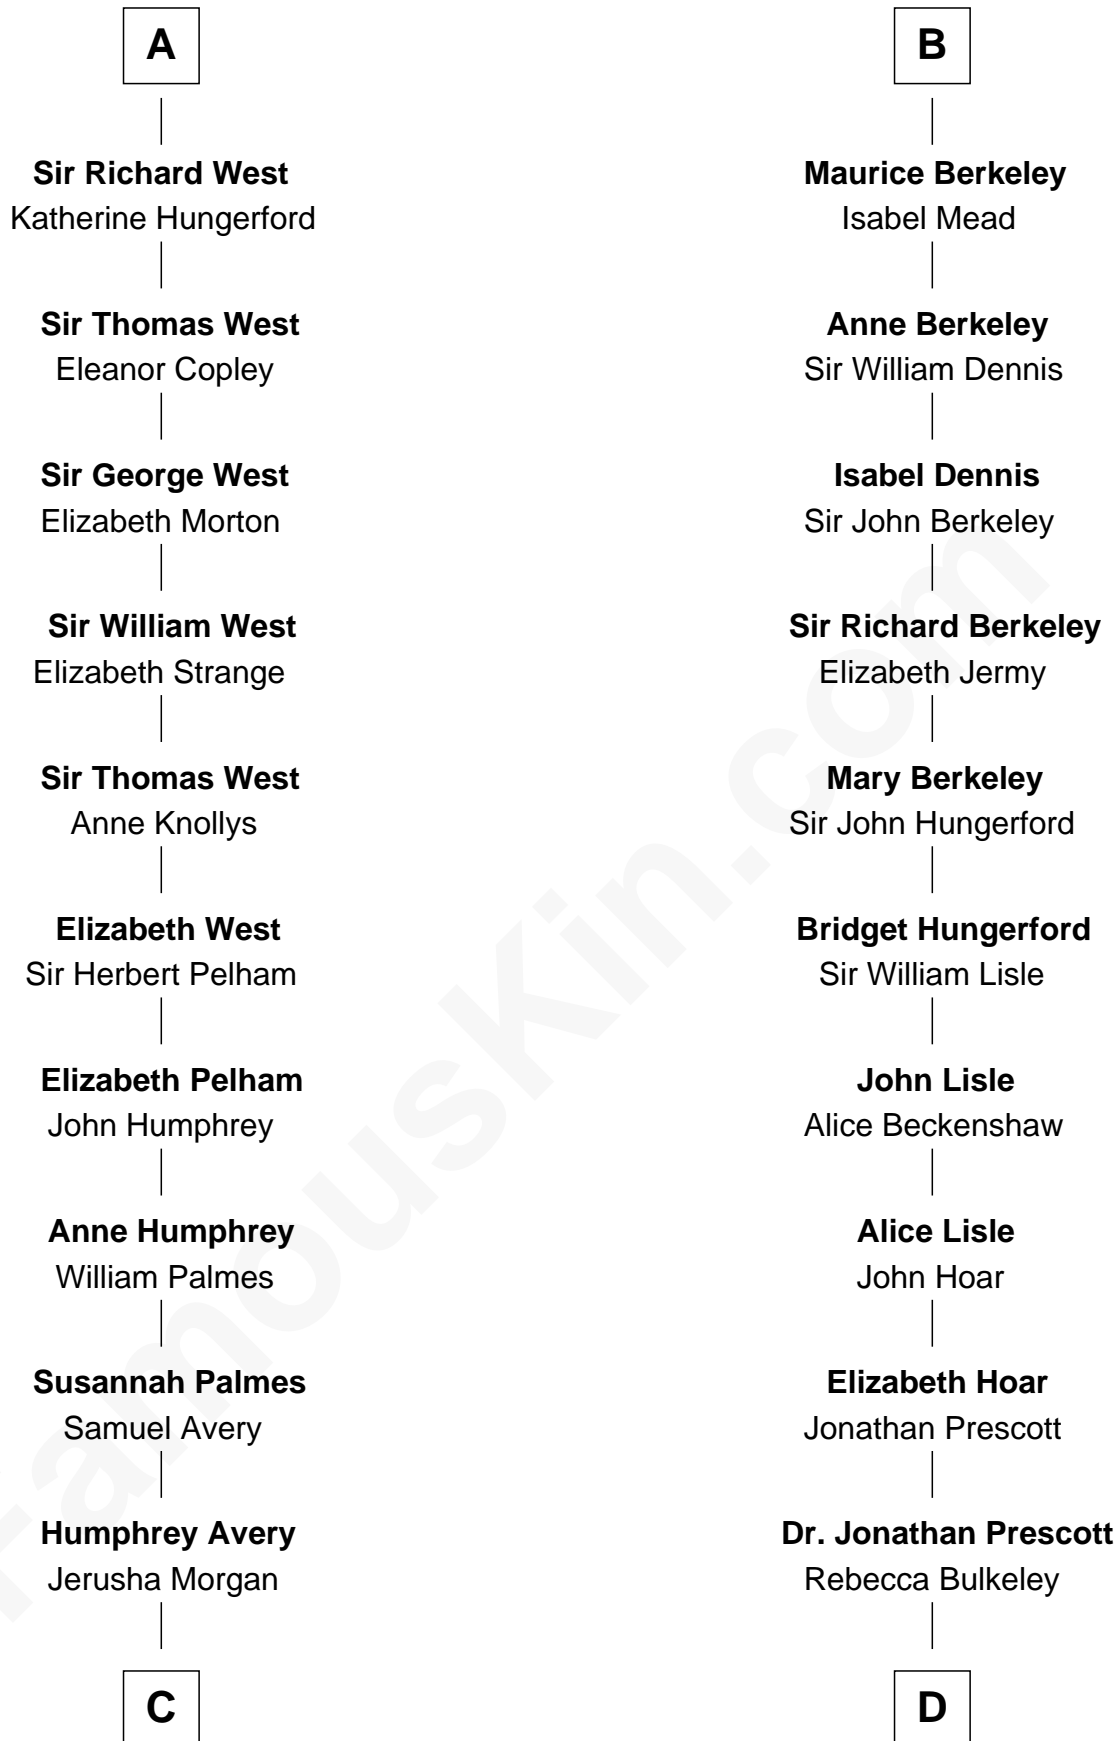

# FamousKin.com Relationship Chart of

**John D. Rockefeller**

*Founder of the Standard Oil Company*

**18th cousin 3 times removed of**

**Samuel Prescott**

*Completed Paul Revere's Midnight Ride*

**Ramon Berenguer IV of Provence**

Beatrice of Savoy

**Eleanor of Provence**  
Henry III, King of England

**Edmund Plantagenet**  
Blanche of Artois

**Henry Plantagenet**  
Maud de Chaworth

**Joan of Lancaster**  
John de Mowbray

**Eleanor Mowbray**  
Roger de la Warre

**Joan de la Warre**  
Sir Thomas West

**Sir Reynold West**  
Margaret Thorley

**A**

**Eleanor of Provence**  
Henry III, King of England

**Edmund Plantagenet**  
Blanche of Artois

**Henry Plantagenet**  
Maud de Chaworth

**Joan of Lancaster**  
John de Mowbray

**John de Mowbray**  
Elizabeth de Segrave

**Sir Thomas Mowbray**  
Elizabeth Fitzalan

**Isabel Mowbray**  
Sir James Berkeley

**B**

**C**

**Solomon Avery**  
Hannah Punderson