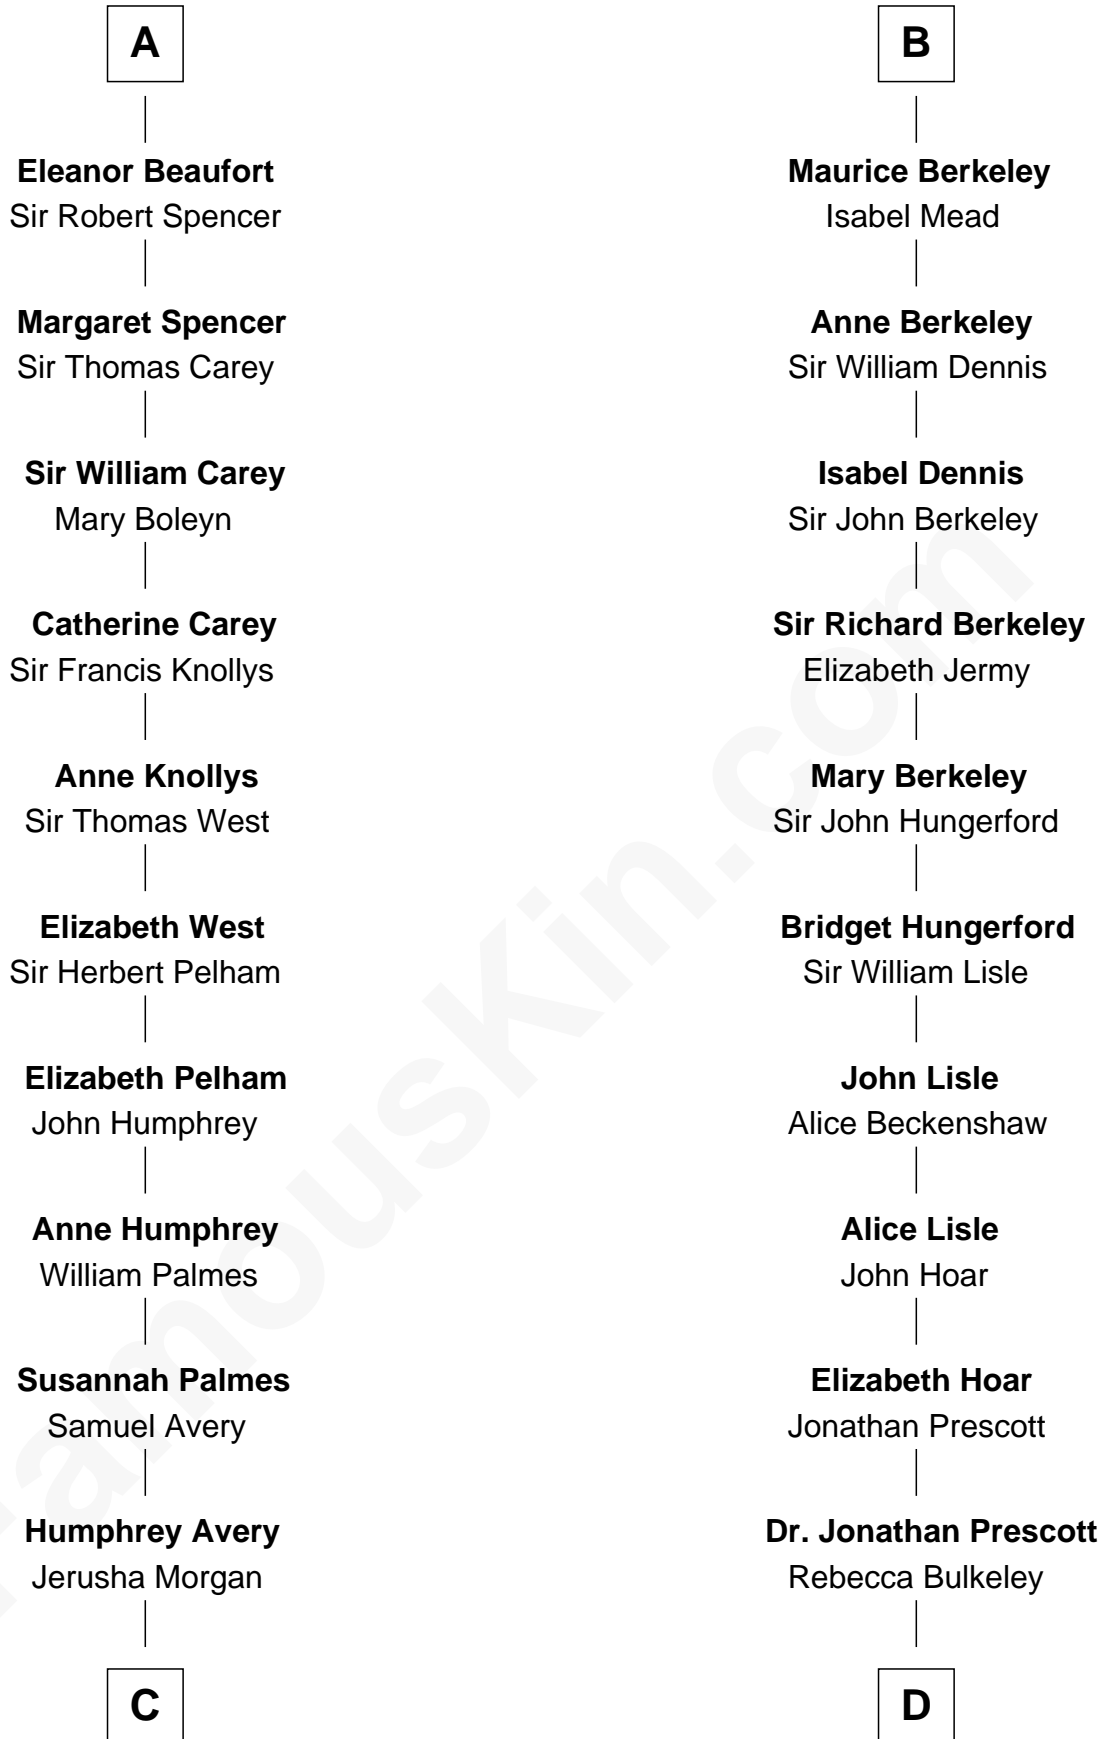

FamousKin.com Relationship Chart of

John D. Rockefeller

Founder of the Standard Oil Company

18th cousin 3 times removed of

Samuel Prescott

Completed Paul Revere's Midnight Ride

Henry III, Duke of Brabant

Adelaide of Burgundy

C

Solomon Avery
Hannah Punderson

Miles Avery
Malinda Pixley

Lucy Avery
Godfrey Lewis Rockefeller

William Avery Rockefeller
Eliza Davison

John D. Rockefeller
Founder of the Standard Oil Company

D

Dr. Abel Prescott
Abigail Brigham

Samuel Prescott
Completed Paul Revere's Ride

FamousKin.com