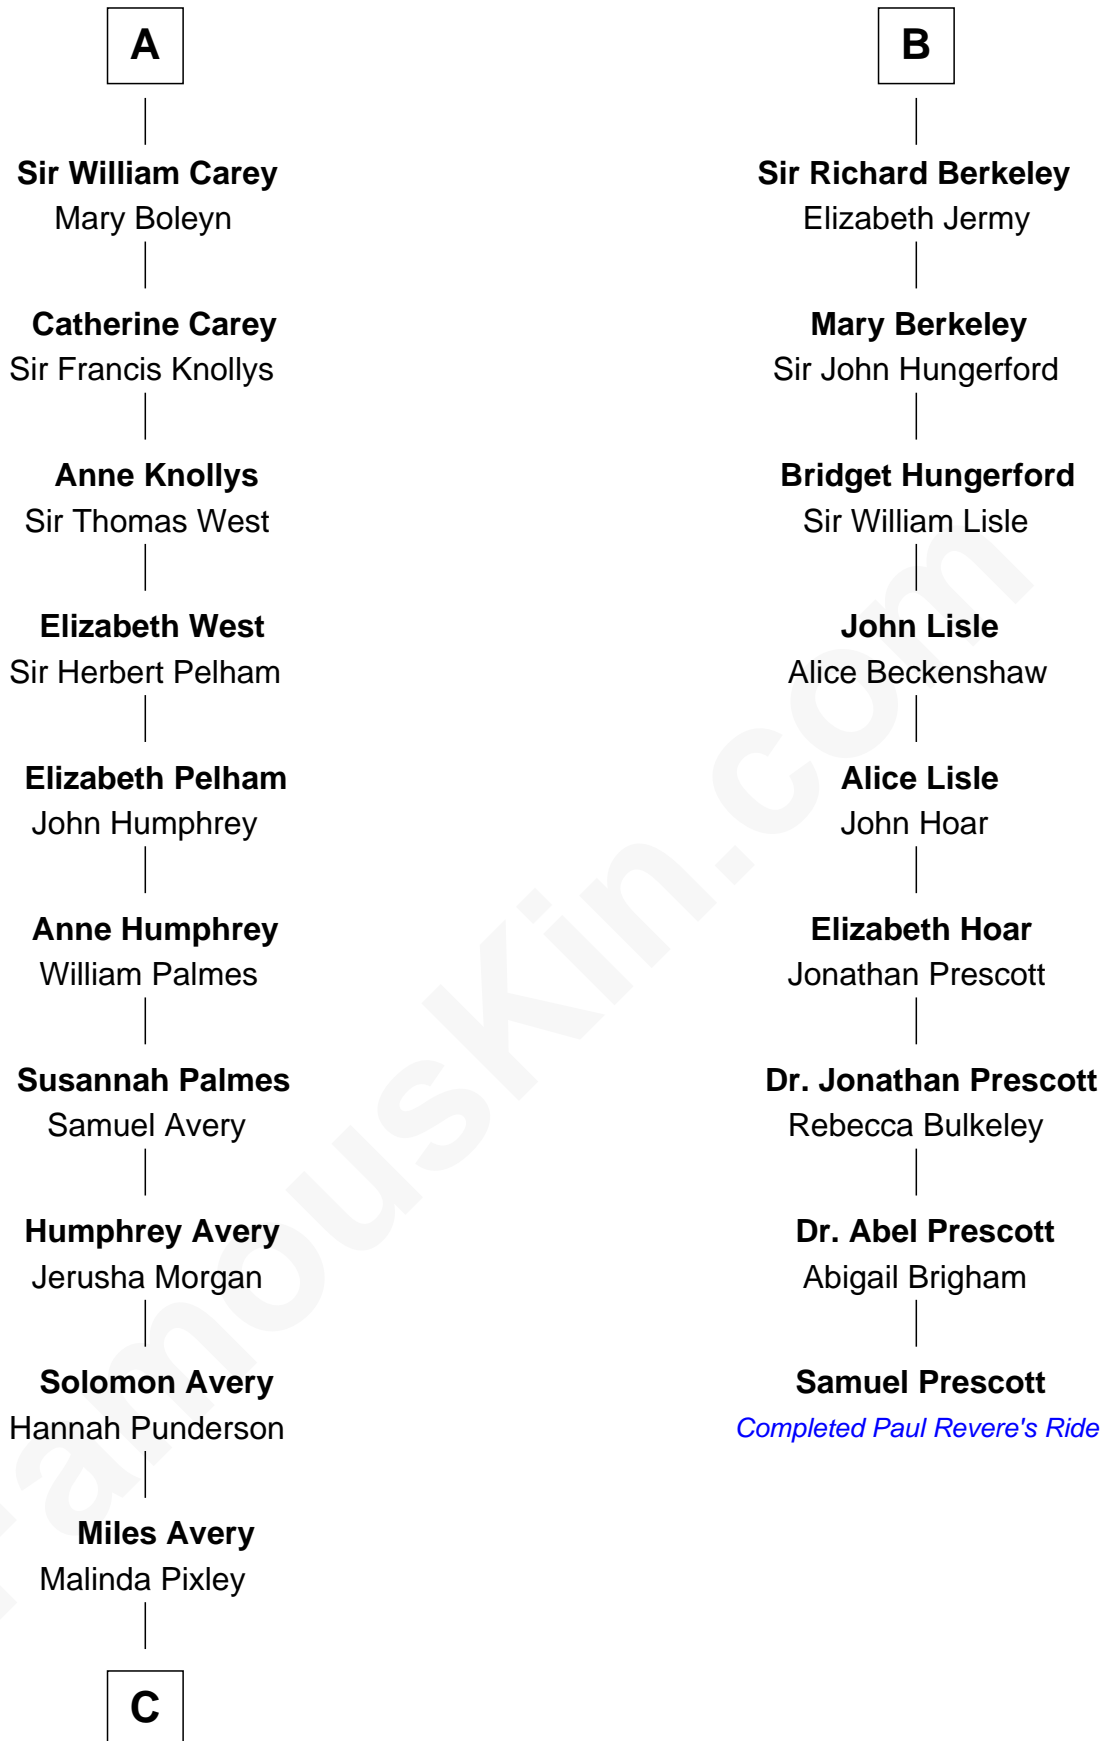

FamousKin.com Relationship Chart of

John D. Rockefeller

Founder of the Standard Oil Company

15th cousin 4 times removed of

Samuel Prescott

Completed Paul Revere's Midnight Ride

Sir Maurice de Berkeley

Eve la Zouche

C

—
Lucy Avery

Godfrey Lewis Rockefeller

—
William Avery Rockefeller

Eliza Davison

—
John D. Rockefeller

Founder of the Standard Oil Company

FamousKin.com