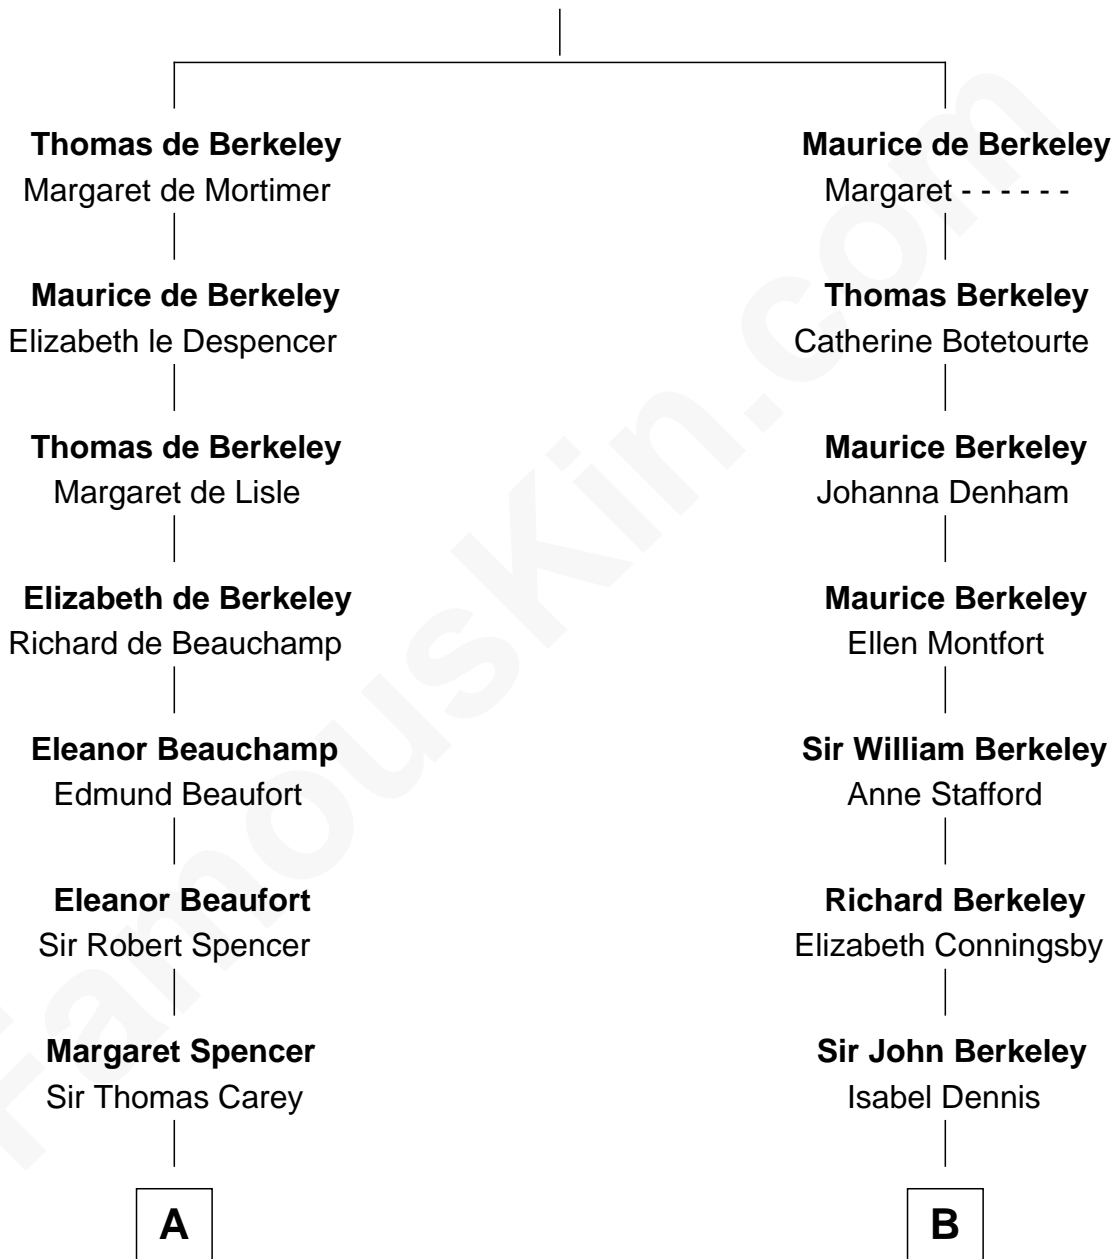

FamousKin.com Relationship Chart of

John D. Rockefeller

Founder of the Standard Oil Company

15th cousin 4 times removed of

Samuel Prescott

Completed Paul Revere's Midnight Ride

Sir Maurice de Berkeley

Eve la Zouche

C

—
Lucy Avery

Godfrey Lewis Rockefeller

—
William Avery Rockefeller

Eliza Davison

—
John D. Rockefeller

Founder of the Standard Oil Company

FamousKin.com