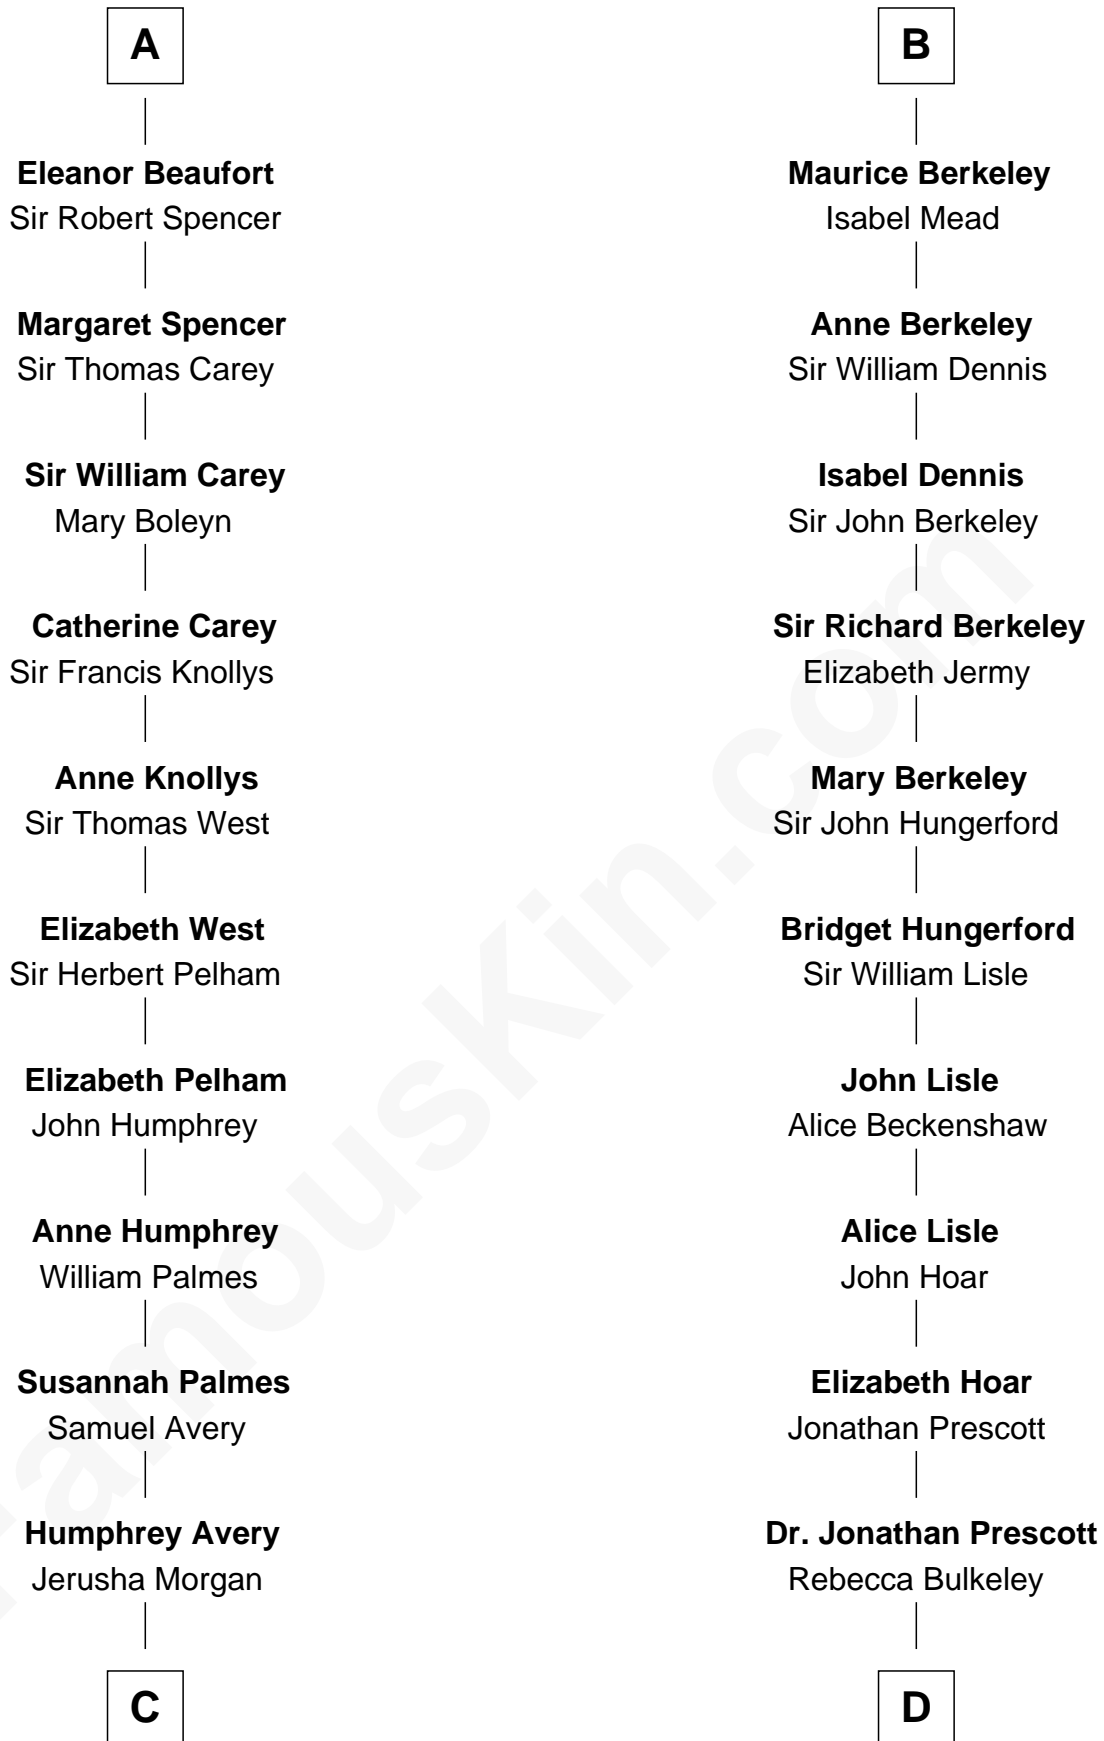

FamousKin.com

Relationship Chart of

John D. Rockefeller

Founder of the Standard Oil Company

18th cousin 3 times removed of

Samuel Prescott

Completed Paul Revere's Midnight Ride

Sir Roger de Mortimer

Maud de Brewes

C

Solomon Avery
Hannah Punderson

Miles Avery
Malinda Pixley

Lucy Avery
Godfrey Lewis Rockefeller

William Avery Rockefeller
Eliza Davison

John D. Rockefeller
Founder of the Standard Oil Company

D

Dr. Abel Prescott
Abigail Brigham

Samuel Prescott
Completed Paul Revere's Ride

FamousKin.com