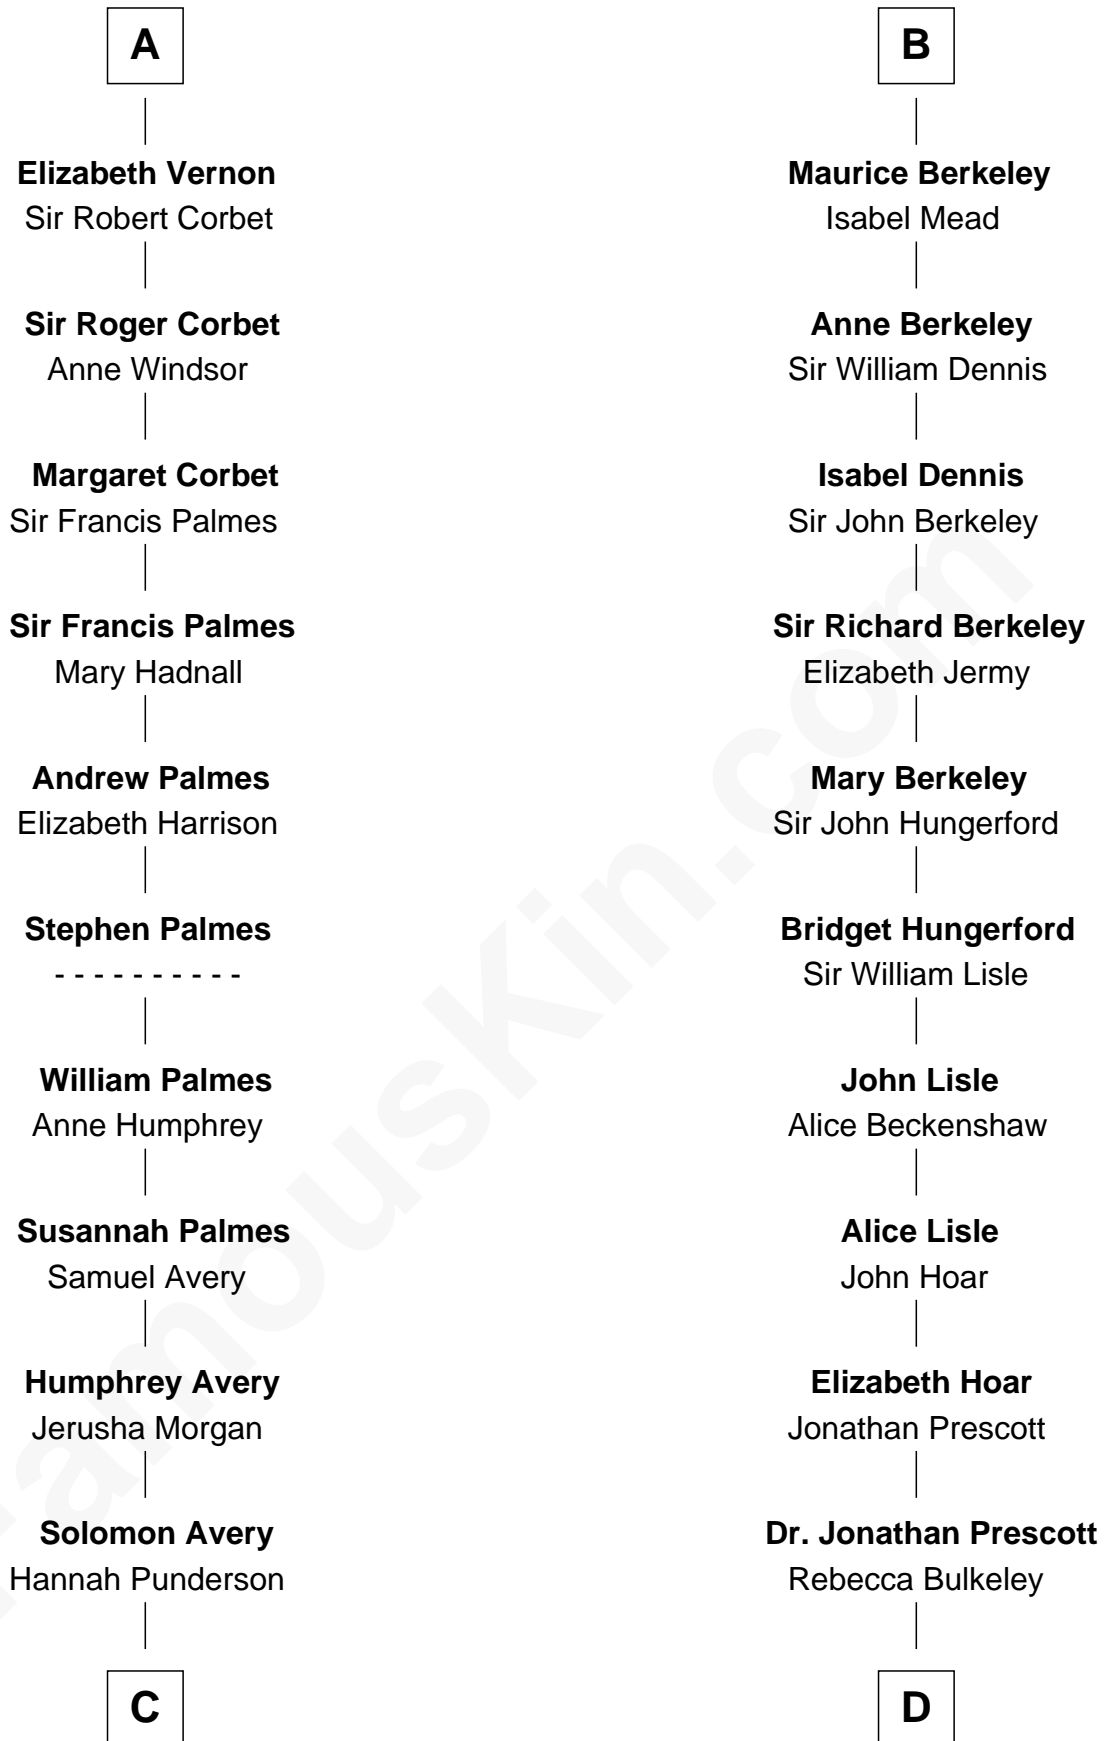

# FamousKin.com Relationship Chart of

**John D. Rockefeller**

*Founder of the Standard Oil Company*

**18th cousin 2 times removed of**

**Samuel Prescott**

*Completed Paul Revere's Midnight Ride*

**C**

**Miles Avery**  
Malinda Pixley

**Lucy Avery**  
Godfrey Lewis Rockefeller

**William Avery Rockefeller**  
Eliza Davison

**John D. Rockefeller**  
*Founder of the Standard Oil Company*

**D**

**Dr. Abel Prescott**  
Abigail Brigham

**Samuel Prescott**  
*Completed Paul Revere's Ride*