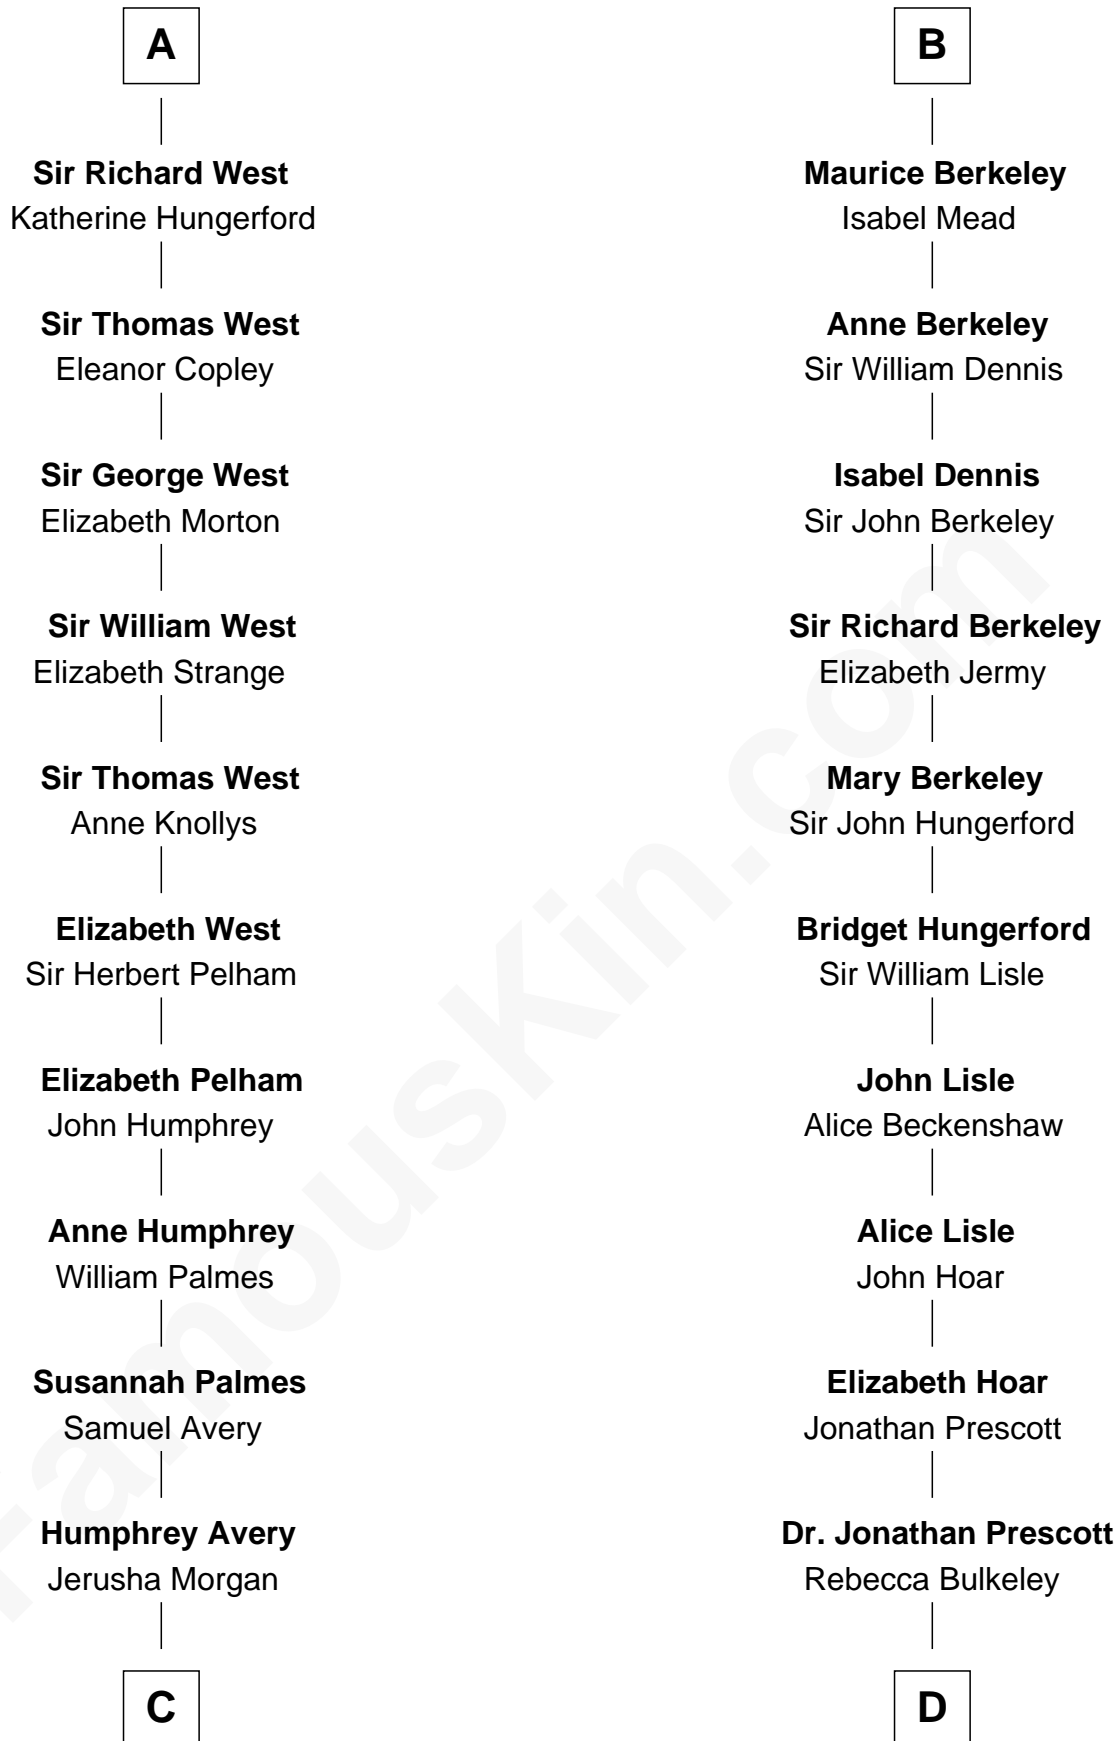

# FamousKin.com Relationship Chart of

**John D. Rockefeller**

*Founder of the Standard Oil Company*

**18th cousin 3 times removed of**

**Samuel Prescott**

*Completed Paul Revere's Midnight Ride*

**William de Beauchamp**

**C**

**Solomon Avery**  
Hannah Punderson

**Miles Avery**  
Malinda Pixley

**Lucy Avery**  
Godfrey Lewis Rockefeller

**William Avery Rockefeller**  
Eliza Davison

**John D. Rockefeller**  
*Founder of the Standard Oil Company*

**D**

**Dr. Abel Prescott**  
Abigail Brigham

**Samuel Prescott**  
*Completed Paul Revere's Ride*

FamousKin.com