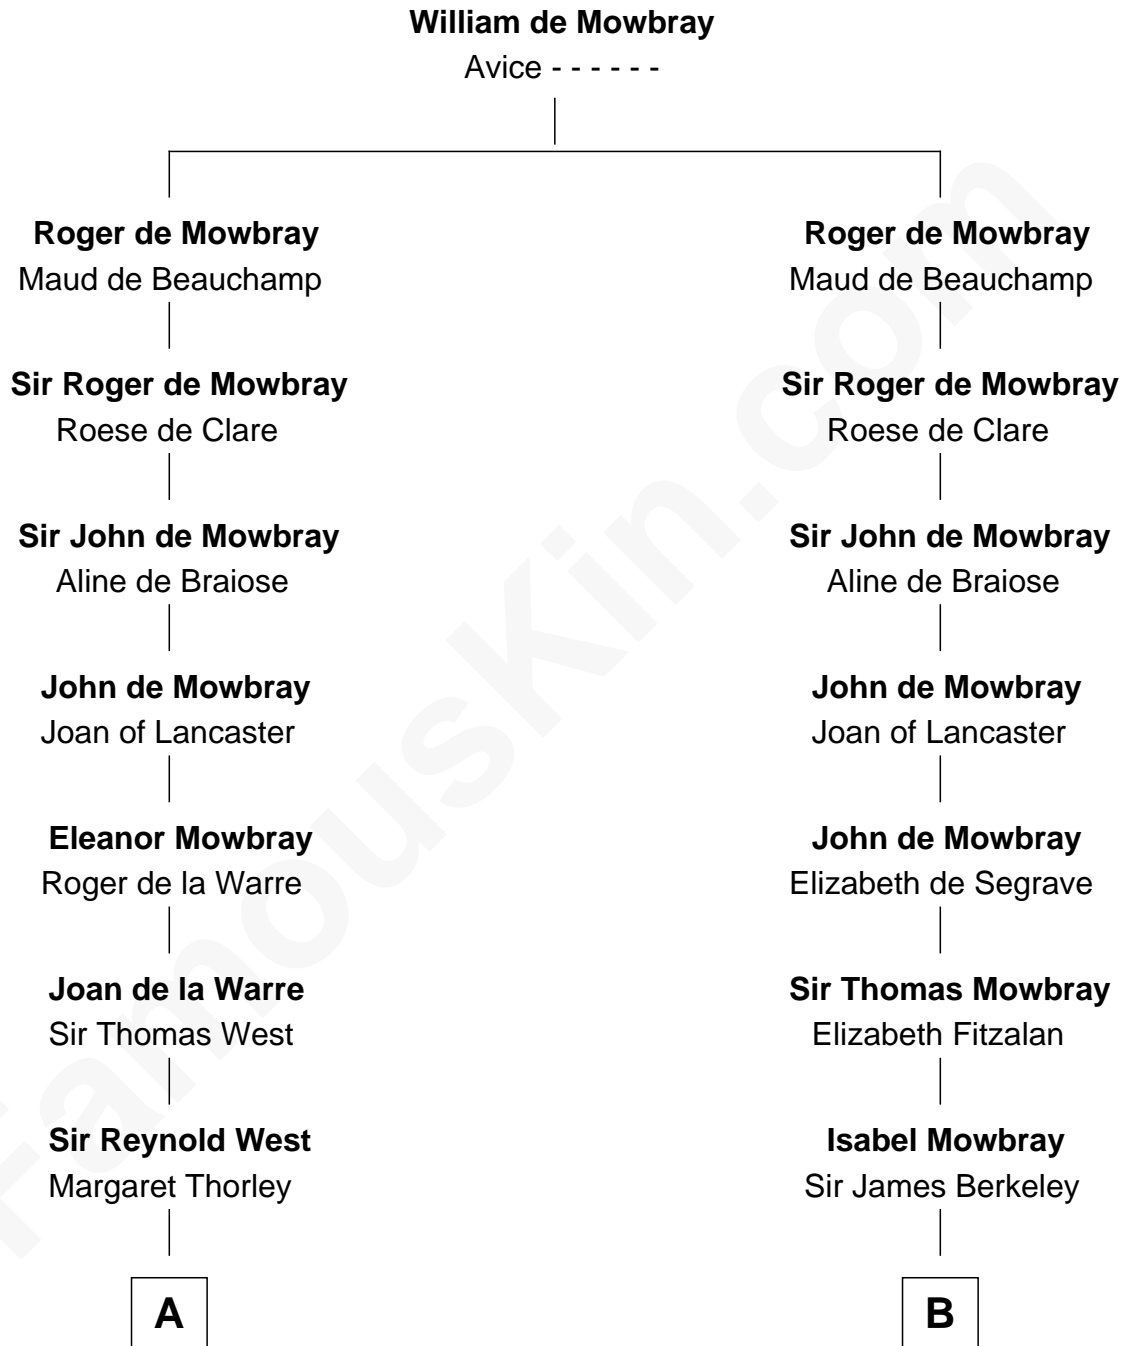

FamousKin.com Relationship Chart of

John D. Rockefeller

Founder of the Standard Oil Company

18th cousin 3 times removed of

Samuel Prescott

Completed Paul Revere's Midnight Ride

C

Solomon Avery
Hannah Punderson

Miles Avery
Malinda Pixley

Lucy Avery
Godfrey Lewis Rockefeller

William Avery Rockefeller
Eliza Davison

John D. Rockefeller
Founder of the Standard Oil Company

D

Dr. Abel Prescott
Abigail Brigham

Samuel Prescott
Completed Paul Revere's Ride