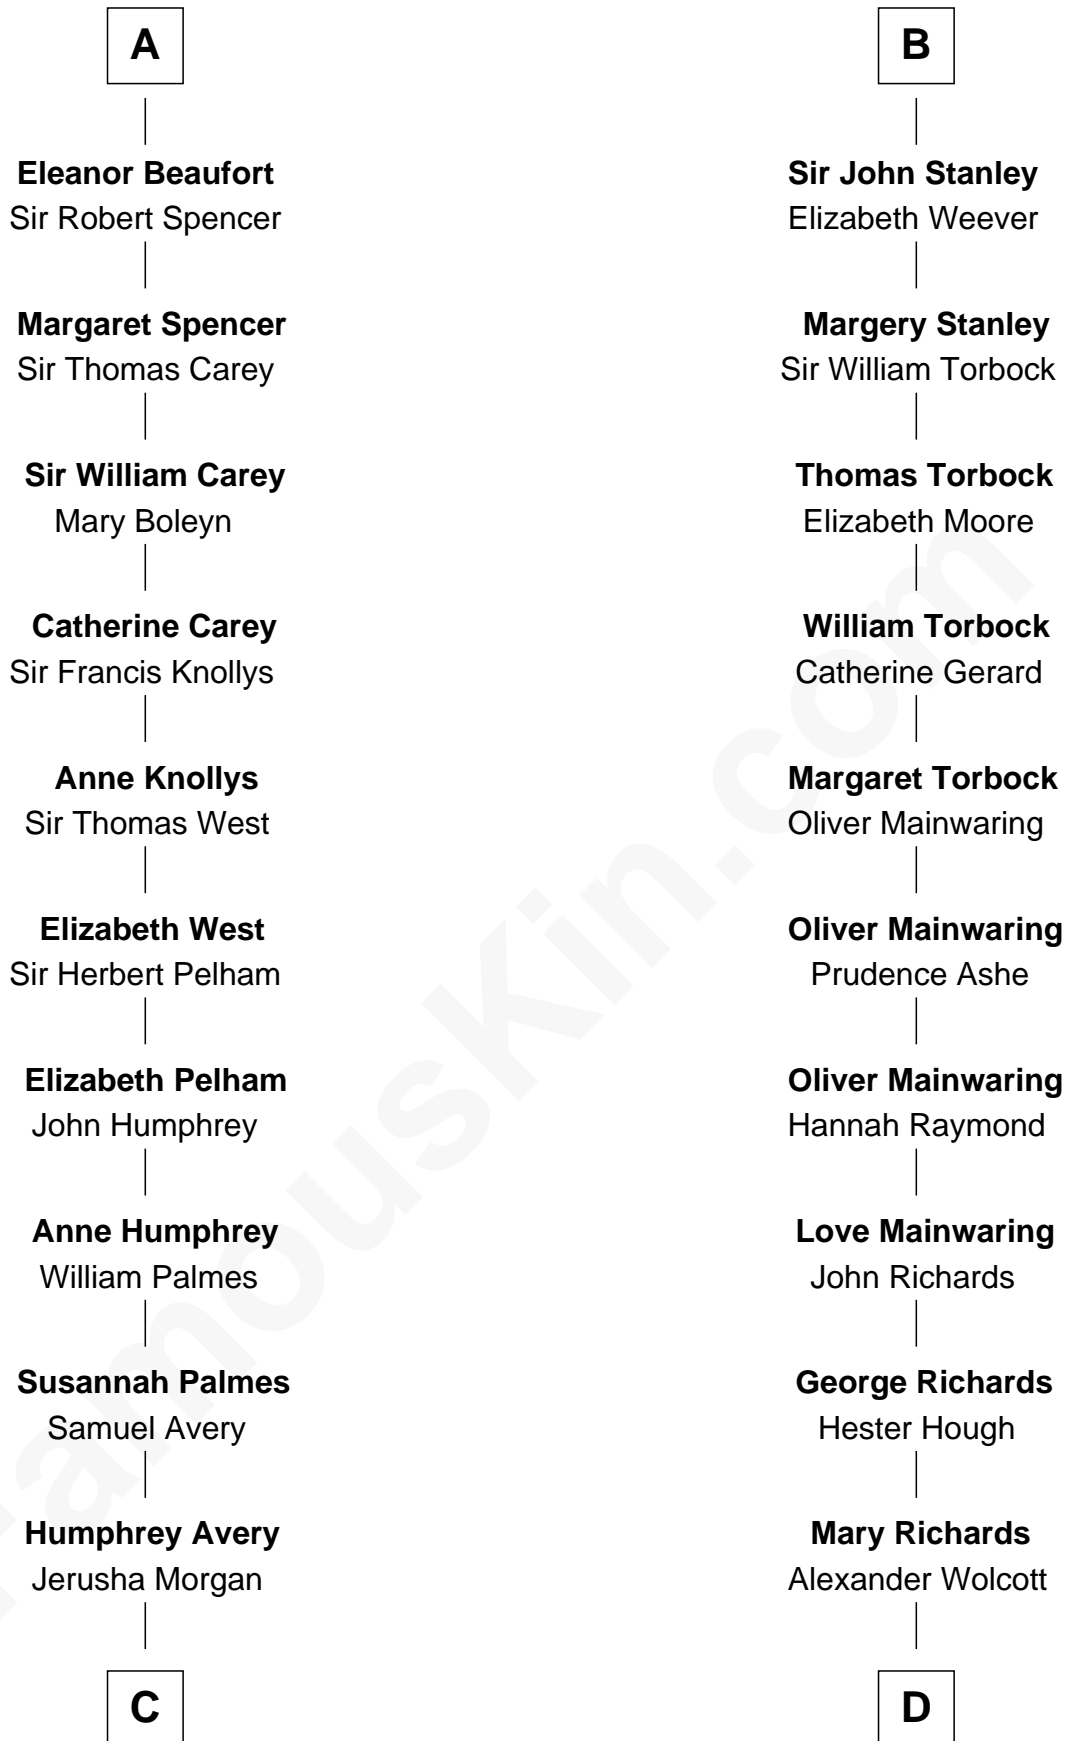

# FamousKin.com Relationship Chart of

**John D. Rockefeller**

*Founder of the Standard Oil Company*

21st cousin of

**Juliette Gordon Low**

*Founder of the Girl Scouts*

**Sir Roger de Mortimer**

Maud de Brewes

**C**

**Solomon Avery**  
Hannah Punderson

**Miles Avery**  
Malinda Pixley

**Lucy Avery**  
Godfrey Lewis Rockefeller

**William Avery Rockefeller**  
Eliza Davison

**John D. Rockefeller**  
*Founder of the Standard Oil Company*

**D**

**Alexander Wolcott**  
Frances Burbank

**Frances Wolcott**  
Arthur William Magill

**Juliette Augusta Magill**  
John Harris Kinzie

**Eleanor Lytle Kinzie**  
William Washington Gordon

**Juliette Gordon Low**  
*Founder of the Girl Scouts*