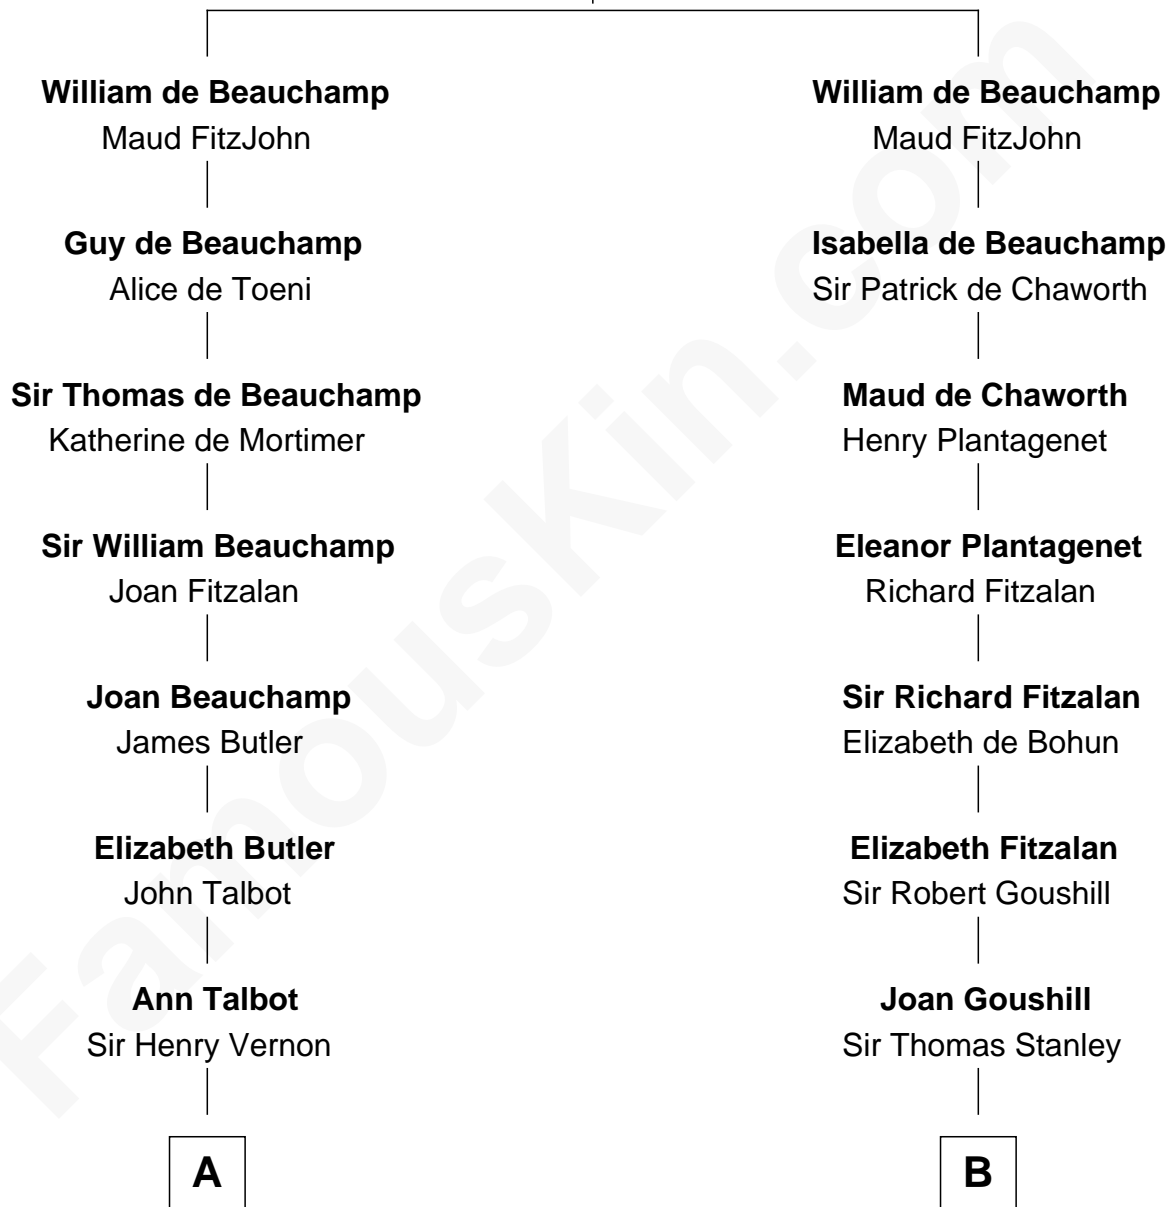

FamousKin.com Relationship Chart of

John D. Rockefeller

Founder of the Standard Oil Company

20th cousin 1 time removed of

Juliette Gordon Low

Founder of the Girl Scouts

Sir William de Beauchamp

Isabel Mauduit

C

Miles Avery
Malinda Pixley

Lucy Avery
Godfrey Lewis Rockefeller

William Avery Rockefeller
Eliza Davison

John D. Rockefeller
Founder of the Standard Oil Company

D

Alexander Wolcott
Frances Burbank

Frances Wolcott
Arthur William Magill