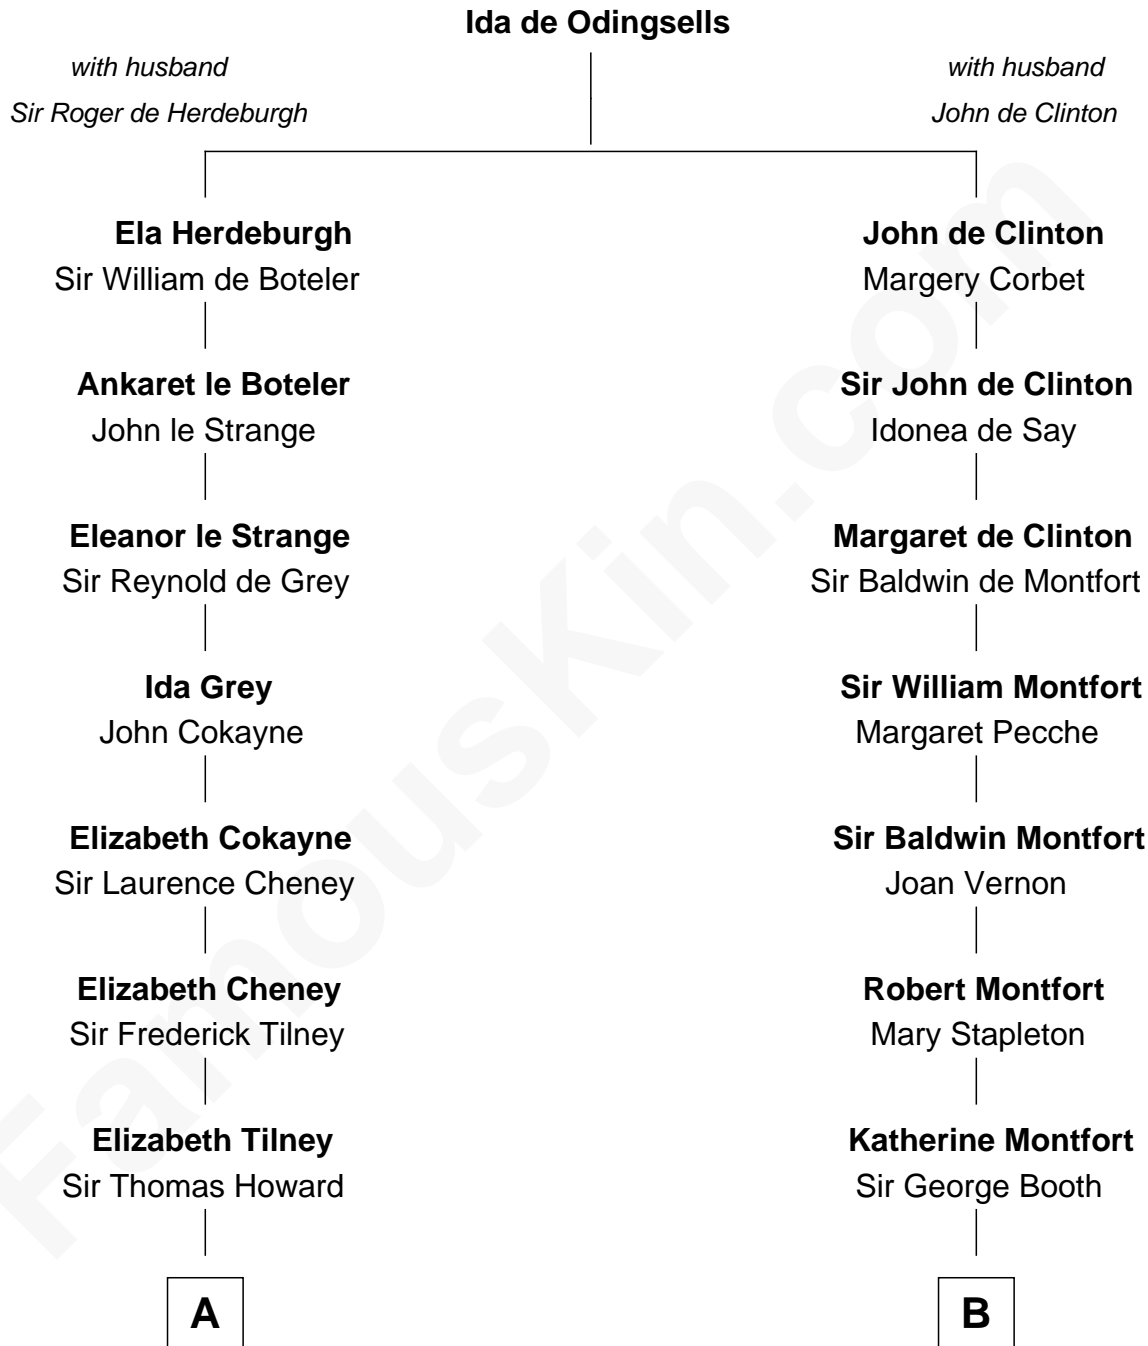

FamousKin.com Relationship Chart of

John D. Rockefeller

Founder of the Standard Oil Company

18th cousin 2 times removed of

Stephen A. Douglas

Participated in Lincoln-Douglas Debates

C

Miles Avery
Malinda Pixley

Lucy Avery
Godfrey Lewis Rockefeller

William Avery Rockefeller
Eliza Davison

John D. Rockefeller
Founder of the Standard Oil Company

D

Sarah Fiske
Dr. Stephen Arnold Douglass

Stephen A. Douglas
The Lincoln-Douglas Debates