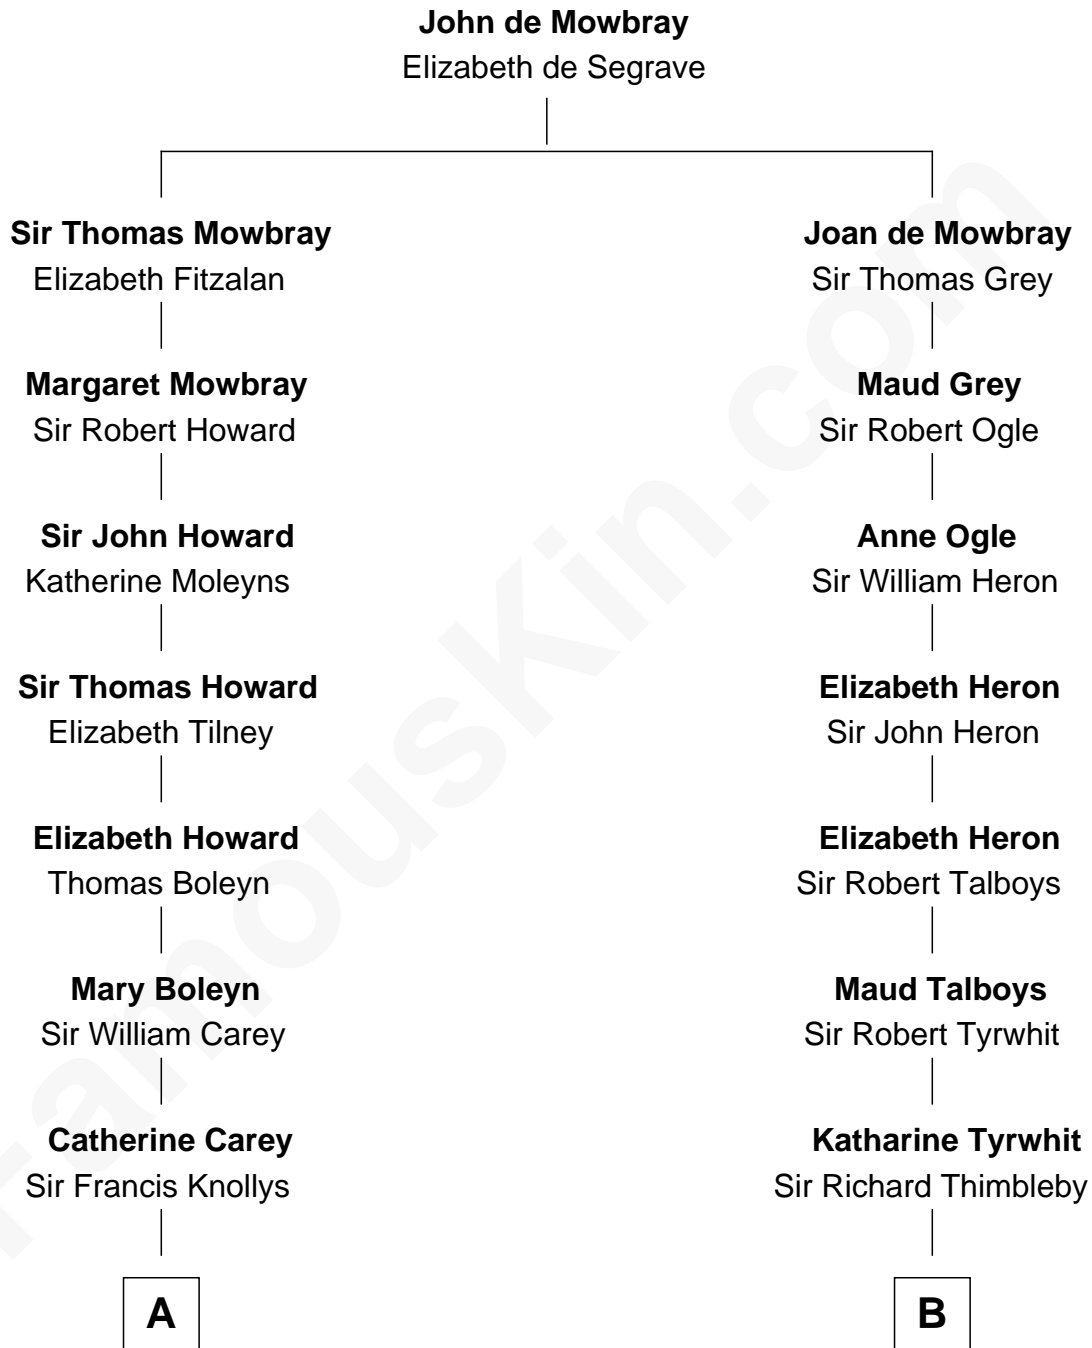

FamousKin.com

Relationship Chart of

John D. Rockefeller

Founder of the Standard Oil Company

17th cousin 1 time removed of

Katharine Hepburn

Movie Actress

C

|
Katharine Martha Houghton

Thomas Norval Hepburn

|
Katharine Hepburn

Movie Actress

FamousKin.com