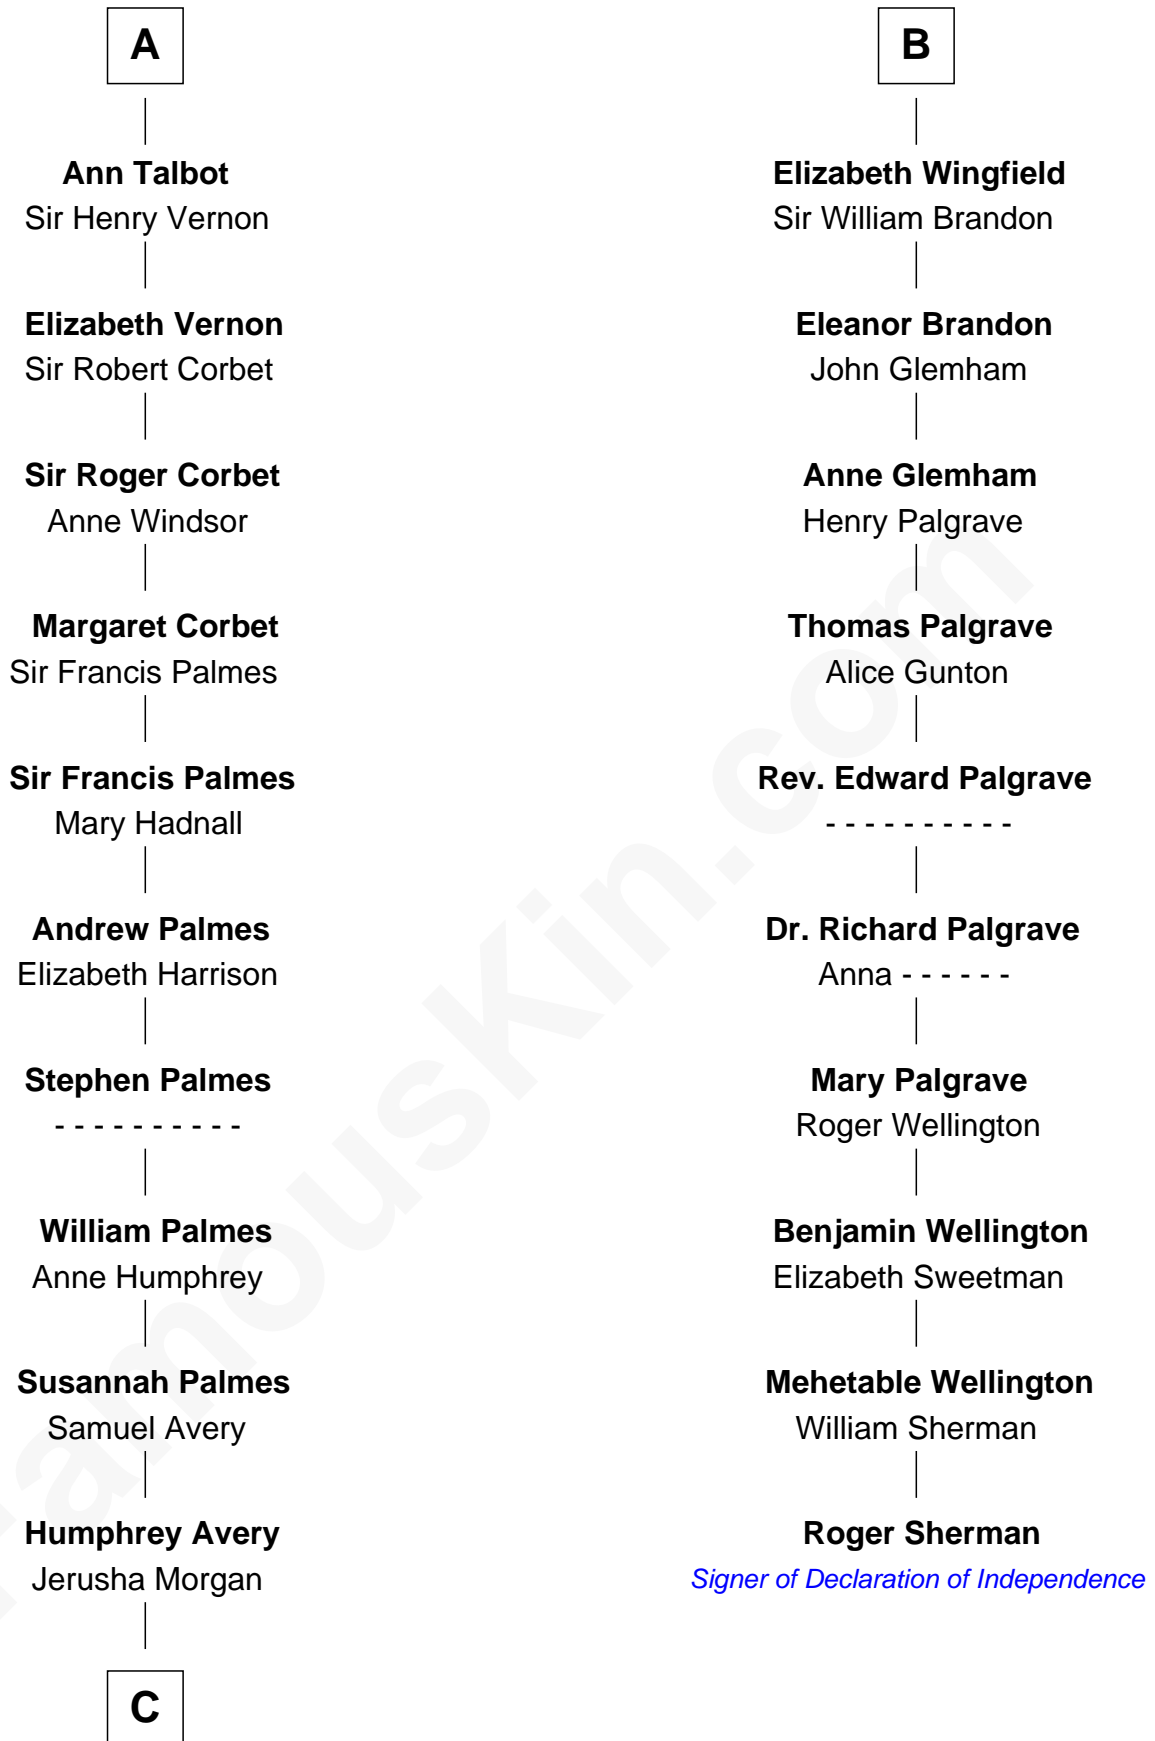

FamousKin.com

Relationship Chart of

John D. Rockefeller

Founder of the Standard Oil Company

16th cousin 5 times removed of

Roger Sherman

Signer of the Declaration of Independence

Sir Humphrey de Bohun

Maud of Eu

C

—
Solomon Avery
Hannah Punderson

—
Miles Avery
Malinda Pixley

—
Lucy Avery
Godfrey Lewis Rockefeller

—
William Avery Rockefeller
Eliza Davison

—
John D. Rockefeller
Founder of the Standard Oil Company