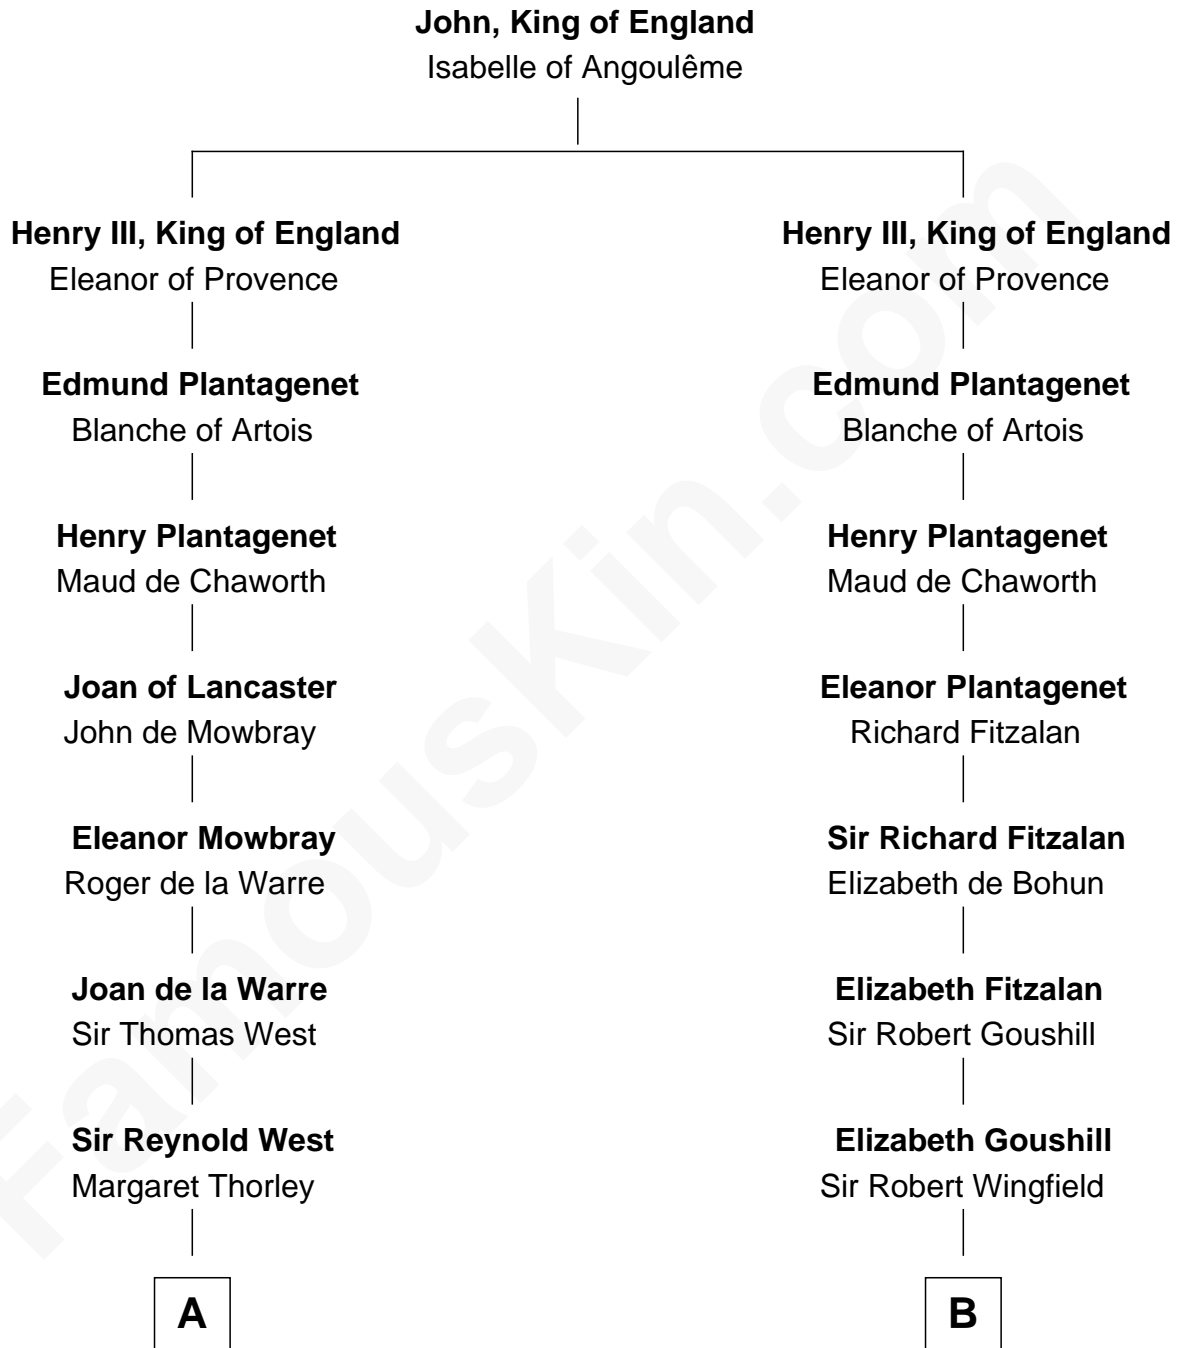

FamousKin.com Relationship Chart of

John D. Rockefeller

Founder of the Standard Oil Company

16th cousin 5 times removed of

Roger Sherman

Signer of the Declaration of Independence

C

—
Solomon Avery
Hannah Punderson

—
Miles Avery
Malinda Pixley

—
Lucy Avery
Godfrey Lewis Rockefeller

—
William Avery Rockefeller
Eliza Davison

—
John D. Rockefeller
Founder of the Standard Oil Company

FamousKin.com