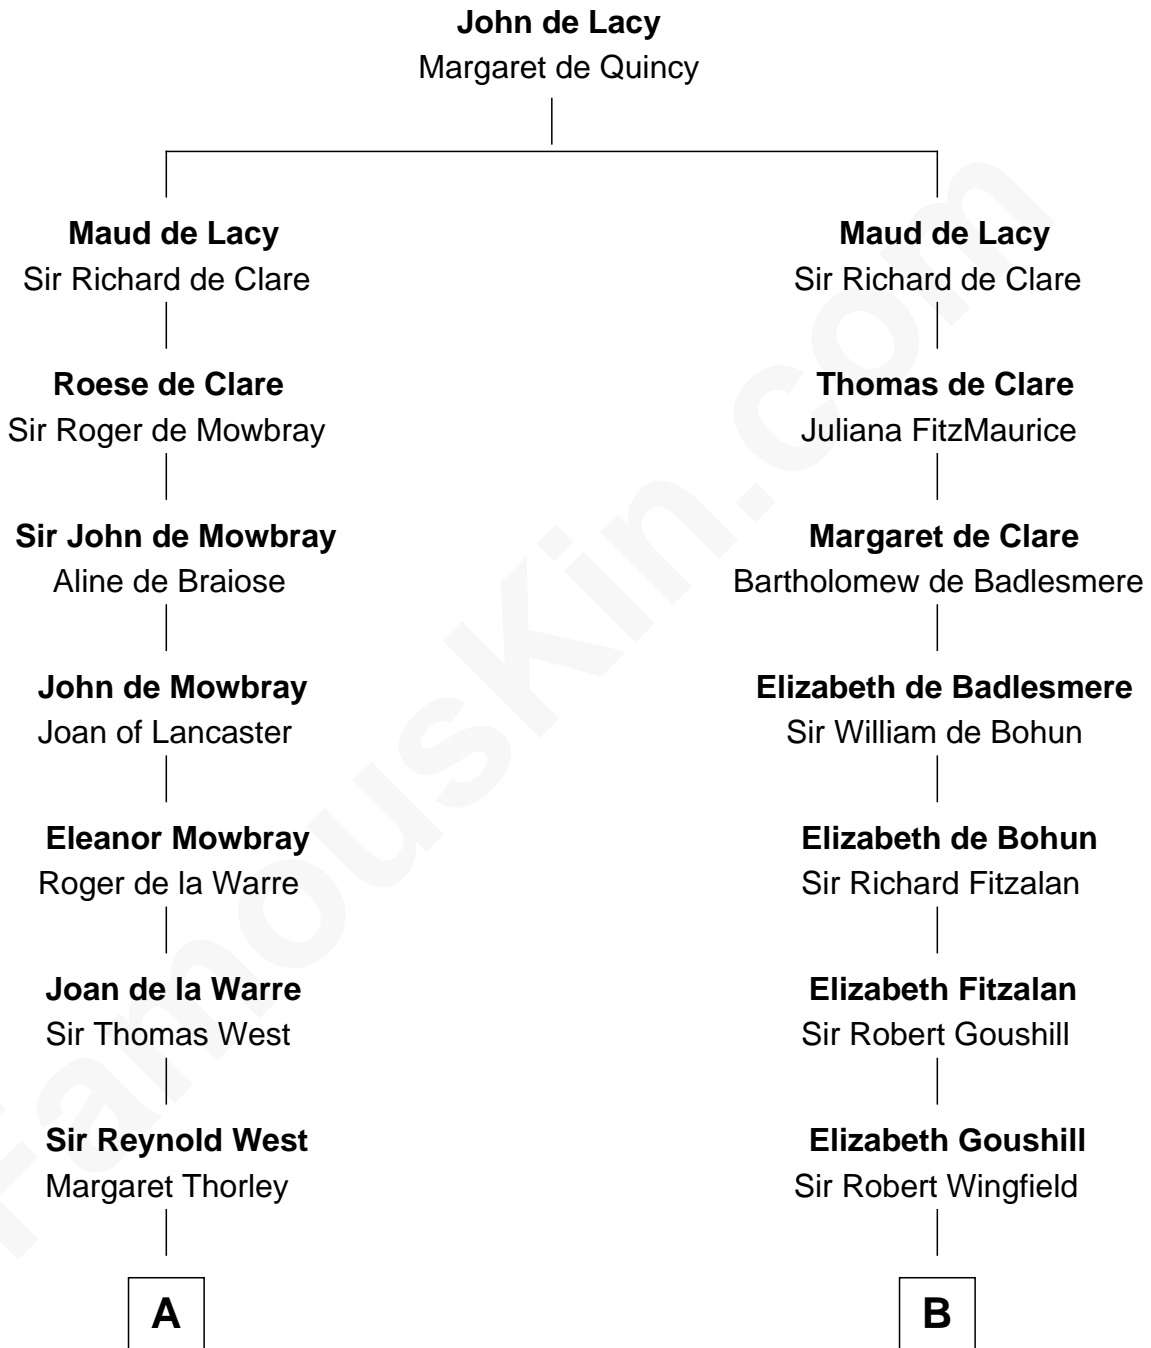

FamousKin.com

Relationship Chart of

John D. Rockefeller

Founder of the Standard Oil Company

16th cousin 5 times removed of

Roger Sherman

Signer of the Declaration of Independence

C

—
Solomon Avery
Hannah Punderson

—
Miles Avery
Malinda Pixley

—
Lucy Avery
Godfrey Lewis Rockefeller

—
William Avery Rockefeller
Eliza Davison

—
John D. Rockefeller
Founder of the Standard Oil Company

FamousKin.com