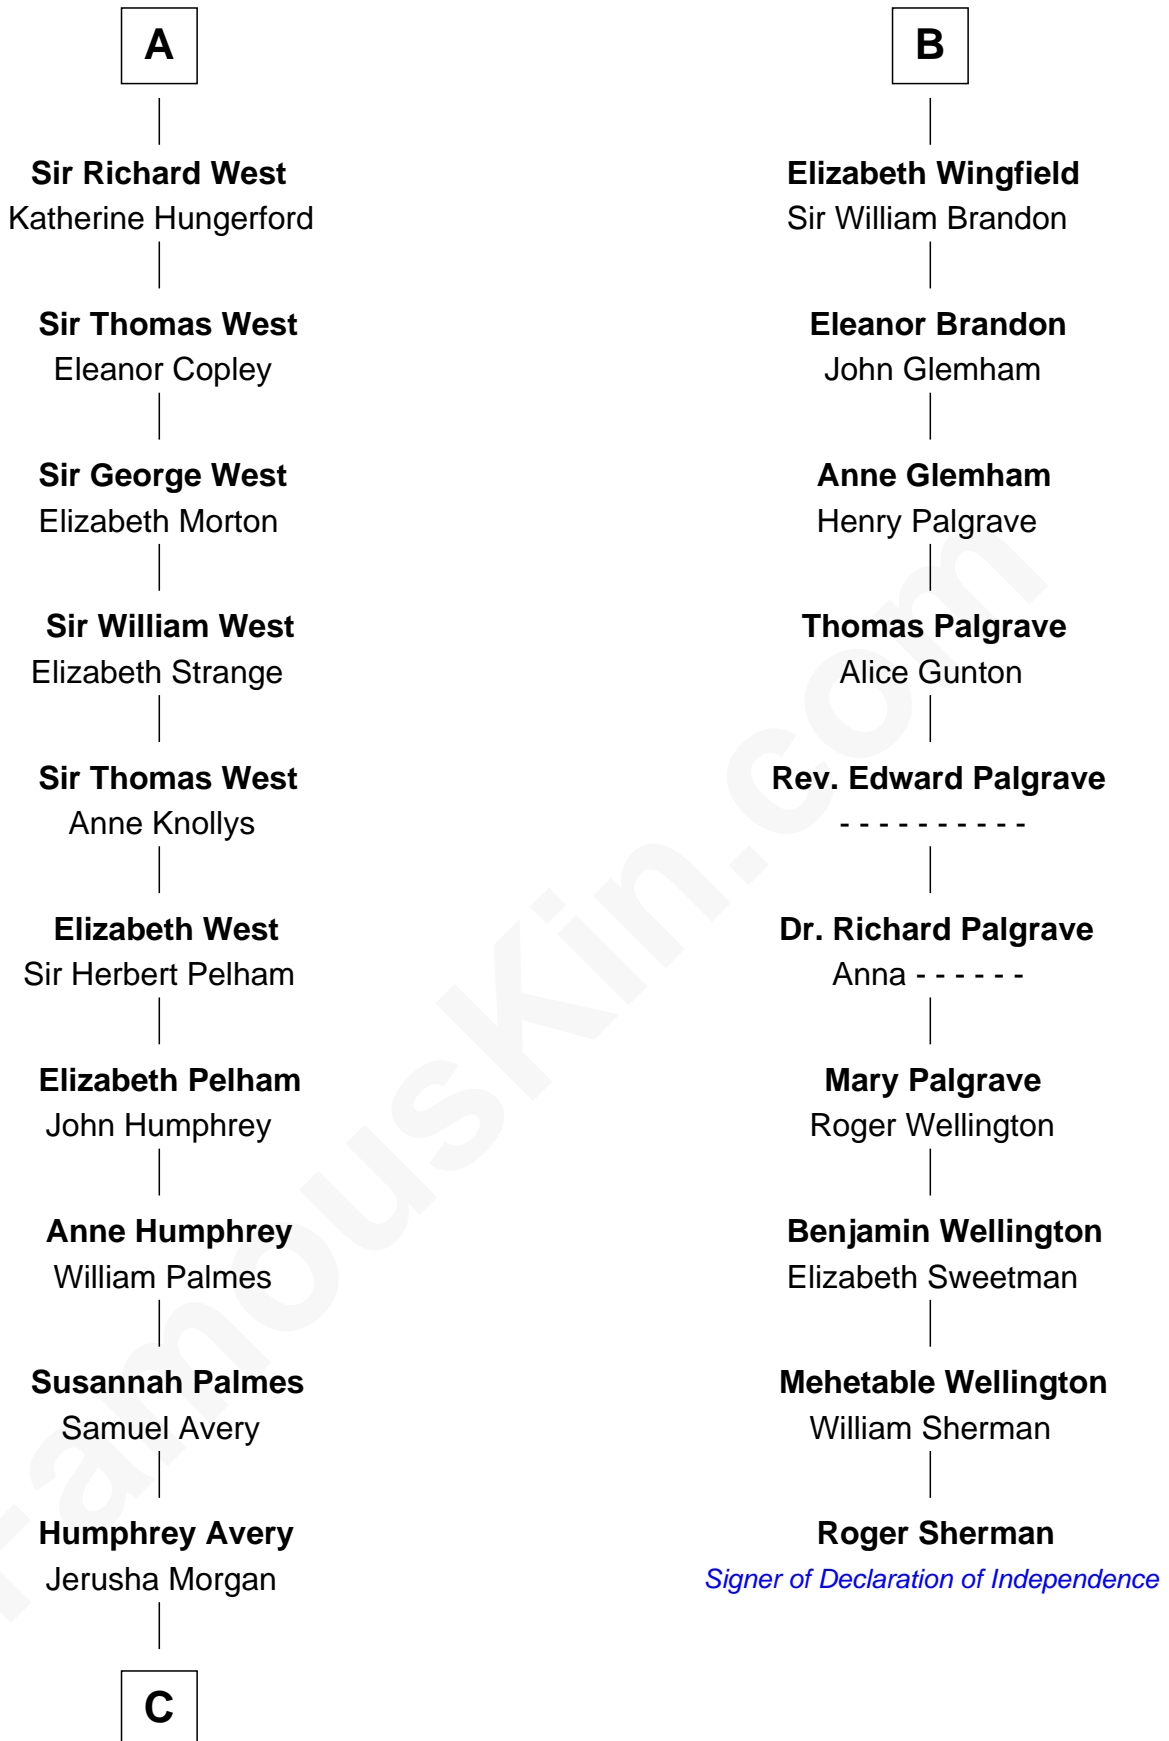

FamousKin.com

Relationship Chart of

John D. Rockefeller

Founder of the Standard Oil Company

16th cousin 5 times removed of

Roger Sherman

Signer of the Declaration of Independence

C

—
Solomon Avery
Hannah Punderson

—
Miles Avery
Malinda Pixley

—
Lucy Avery
Godfrey Lewis Rockefeller

—
William Avery Rockefeller
Eliza Davison

—
John D. Rockefeller
Founder of the Standard Oil Company

FamousKin.com