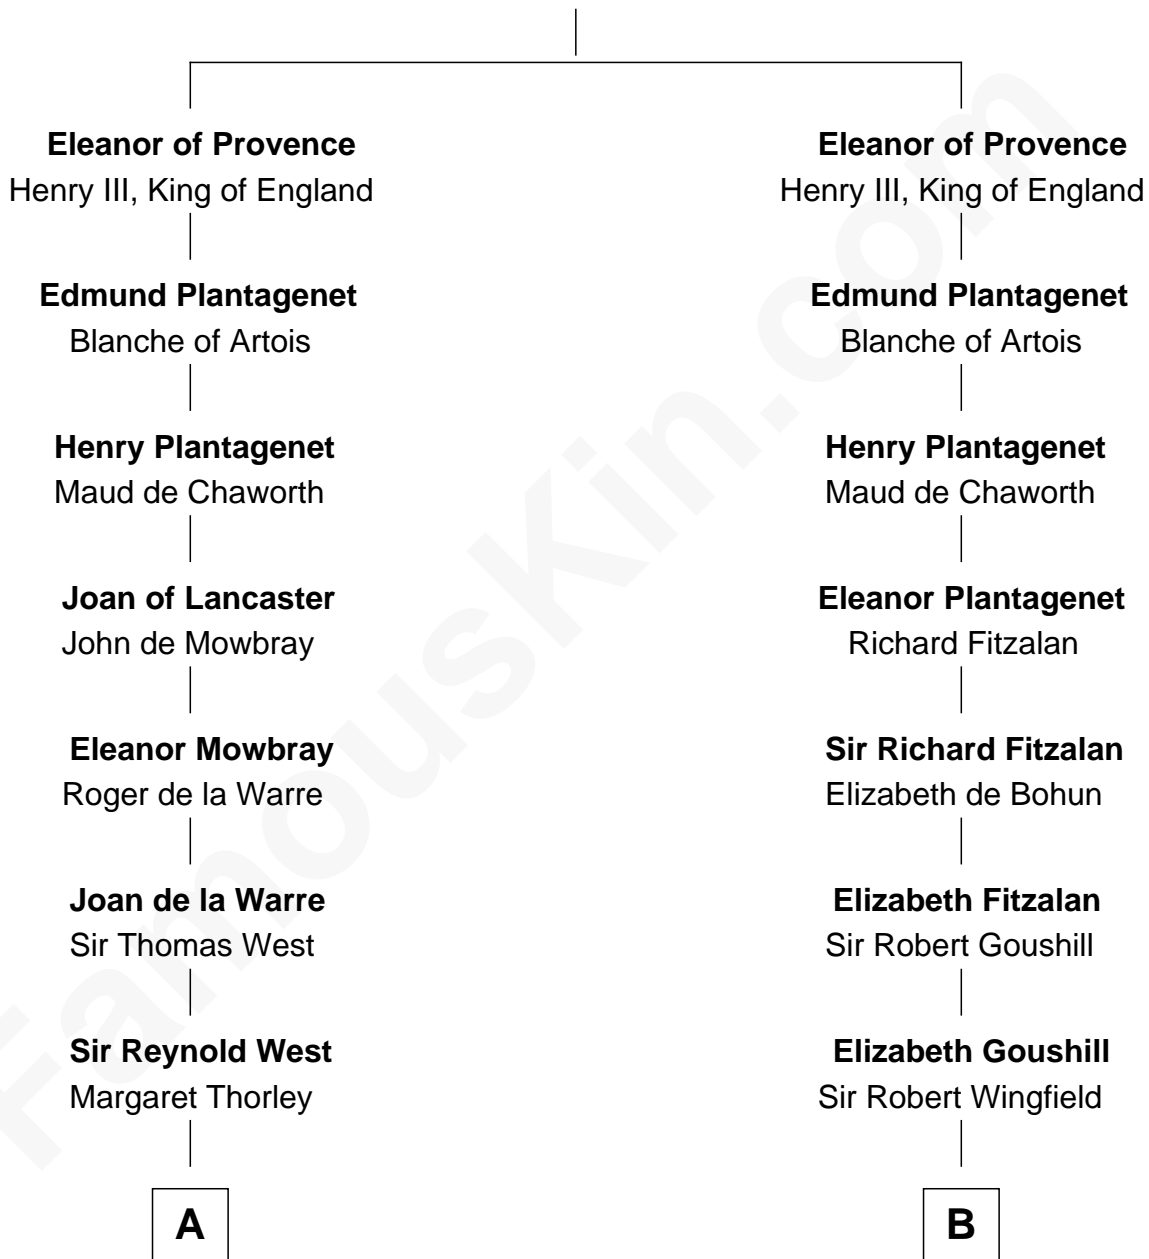

## Relationship Chart of

**John D. Rockefeller**

*Founder of the Standard Oil Company*

16th cousin 5 times removed of

**Roger Sherman**

*Signer of the Declaration of Independence*

**Ramon Berenguer IV of Provence**

Beatrice of Savoy

**C**

—  
**Solomon Avery**  
Hannah Punderson

—  
**Miles Avery**  
Malinda Pixley

—  
**Lucy Avery**  
Godfrey Lewis Rockefeller

—  
**William Avery Rockefeller**  
Eliza Davison

—  
**John D. Rockefeller**  
*Founder of the Standard Oil Company*