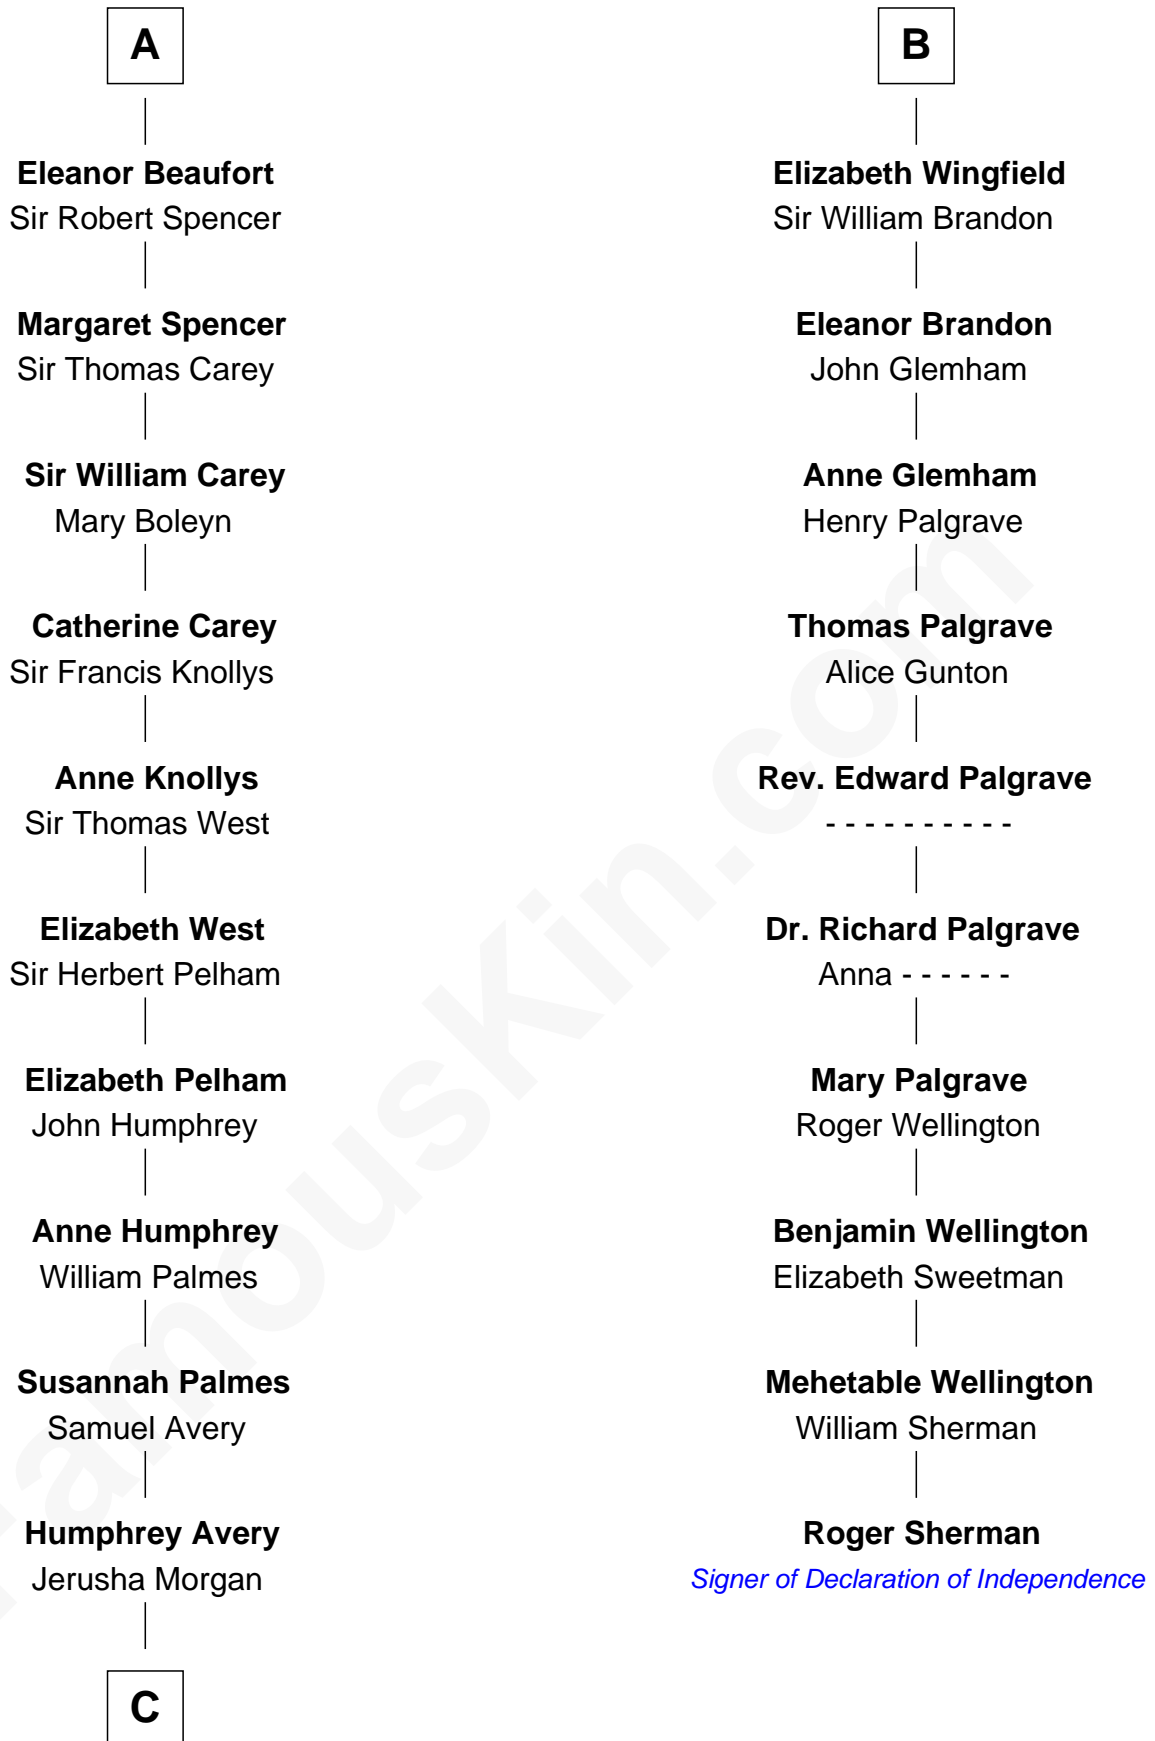

# FamousKin.com Relationship Chart of

**John D. Rockefeller**

*Founder of the Standard Oil Company*

16th cousin 5 times removed of

**Roger Sherman**

*Signer of the Declaration of Independence*

**Sir Roger de Mortimer**

Maud de Brewes

**C**

—  
**Solomon Avery**  
Hannah Punderson

—  
**Miles Avery**  
Malinda Pixley

—  
**Lucy Avery**  
Godfrey Lewis Rockefeller

—  
**William Avery Rockefeller**  
Eliza Davison

—  
**John D. Rockefeller**  
*Founder of the Standard Oil Company*