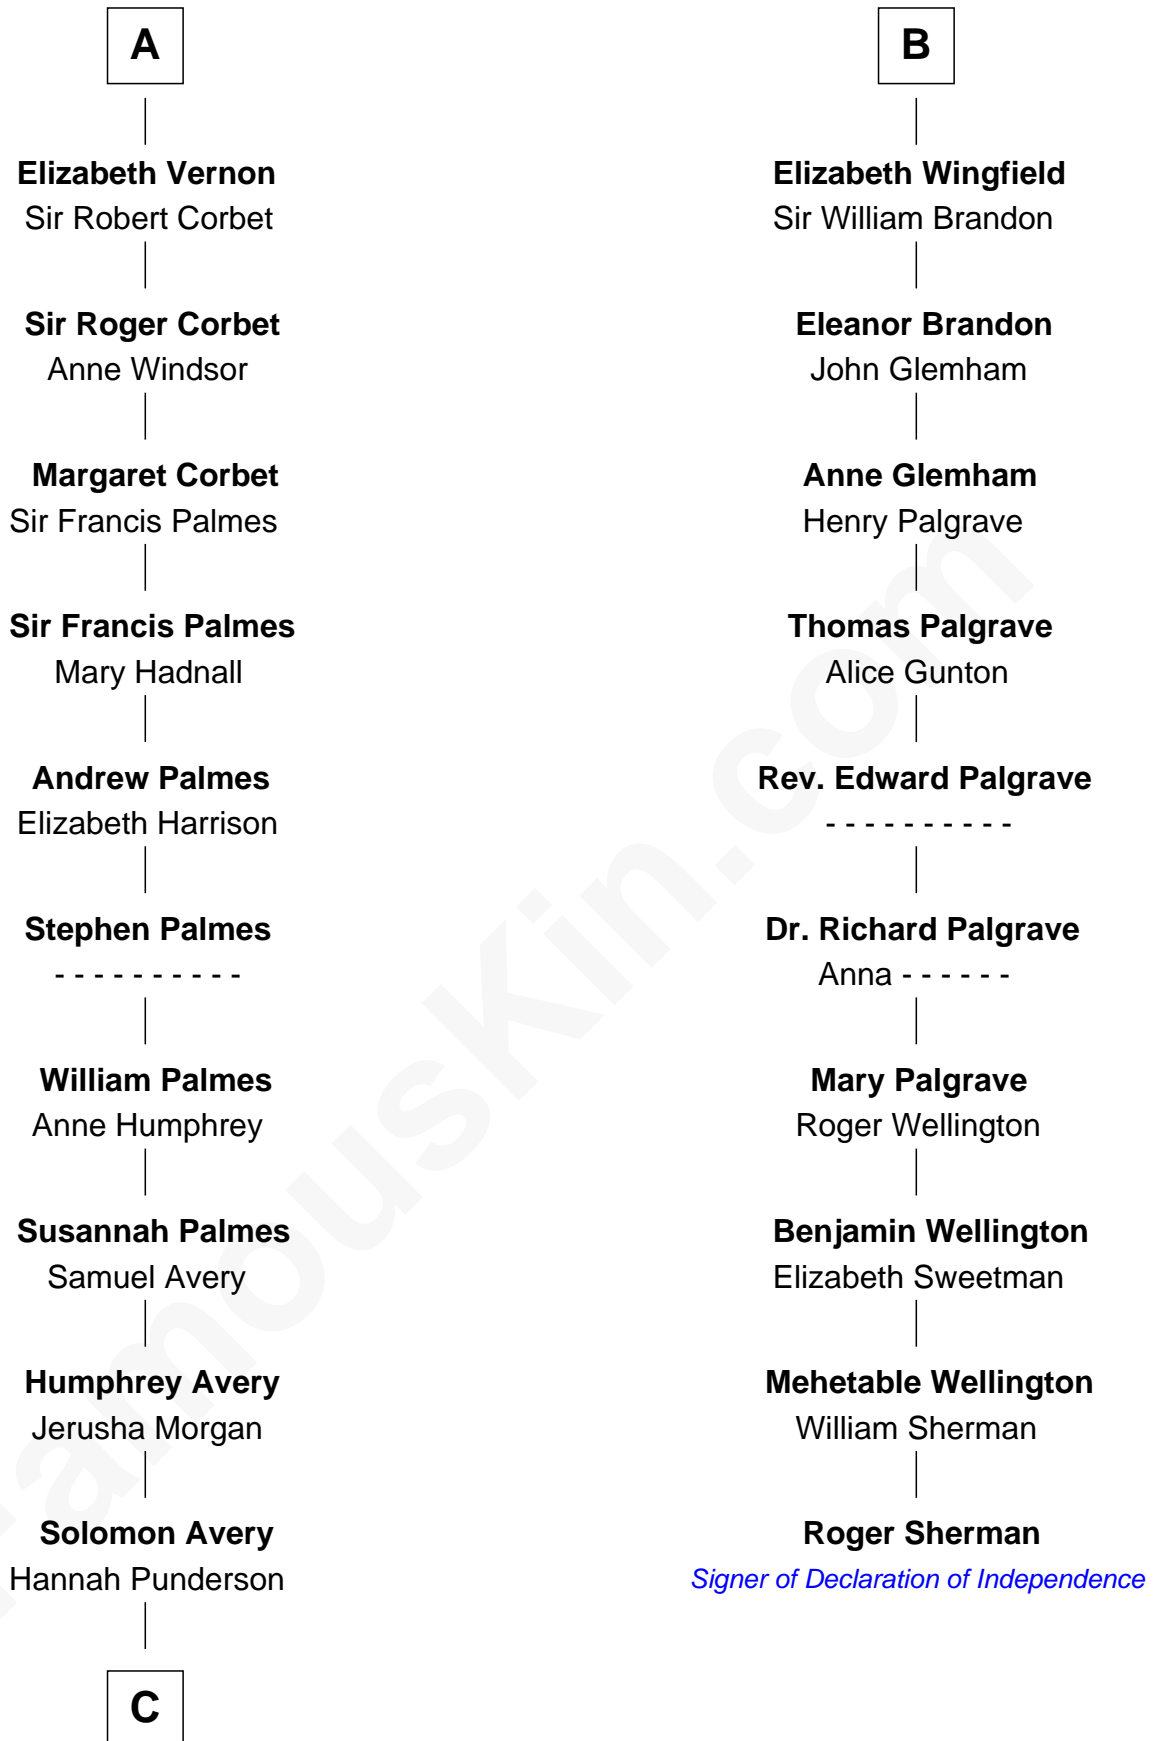

FamousKin.com

Relationship Chart of

John D. Rockefeller

Founder of the Standard Oil Company

16th cousin 4 times removed of

Roger Sherman

Signer of the Declaration of Independence

C

—
Miles Avery
Malinda Pixley

—
Lucy Avery
Godfrey Lewis Rockefeller

—
William Avery Rockefeller
Eliza Davison

—
John D. Rockefeller
Founder of the Standard Oil Company

FamousKin.com