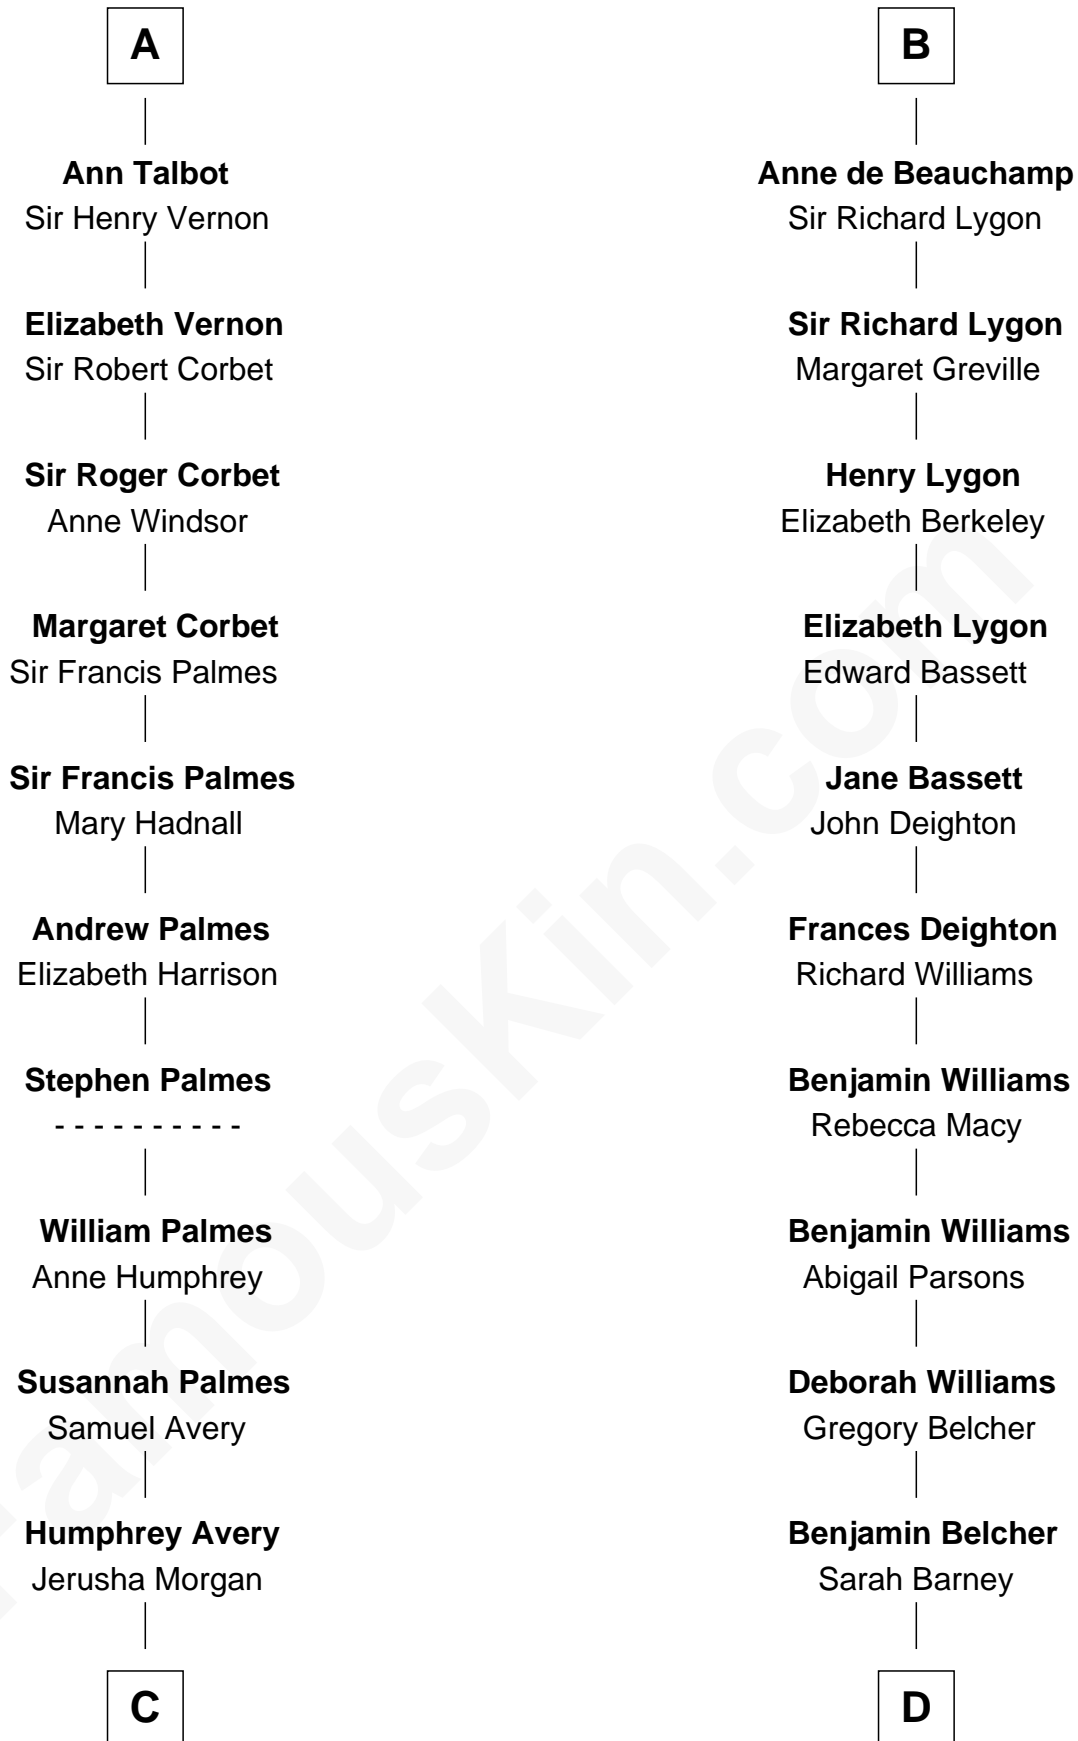

FamousKin.com Relationship Chart of

John D. Rockefeller

Founder of the Standard Oil Company

20th cousin 1 time removed of

General Douglas MacArthur

U.S. Army - World War II

Sir Humphrey de Bohun

Maud of Eu

C

Solomon Avery
Hannah Punderson

Miles Avery
Malinda Pixley

Lucy Avery
Godfrey Lewis Rockefeller

William Avery Rockefeller
Eliza Davison

John D. Rockefeller
Founder of the Standard Oil Company

D

Benjamin Barney Belcher
Olive - - - - -