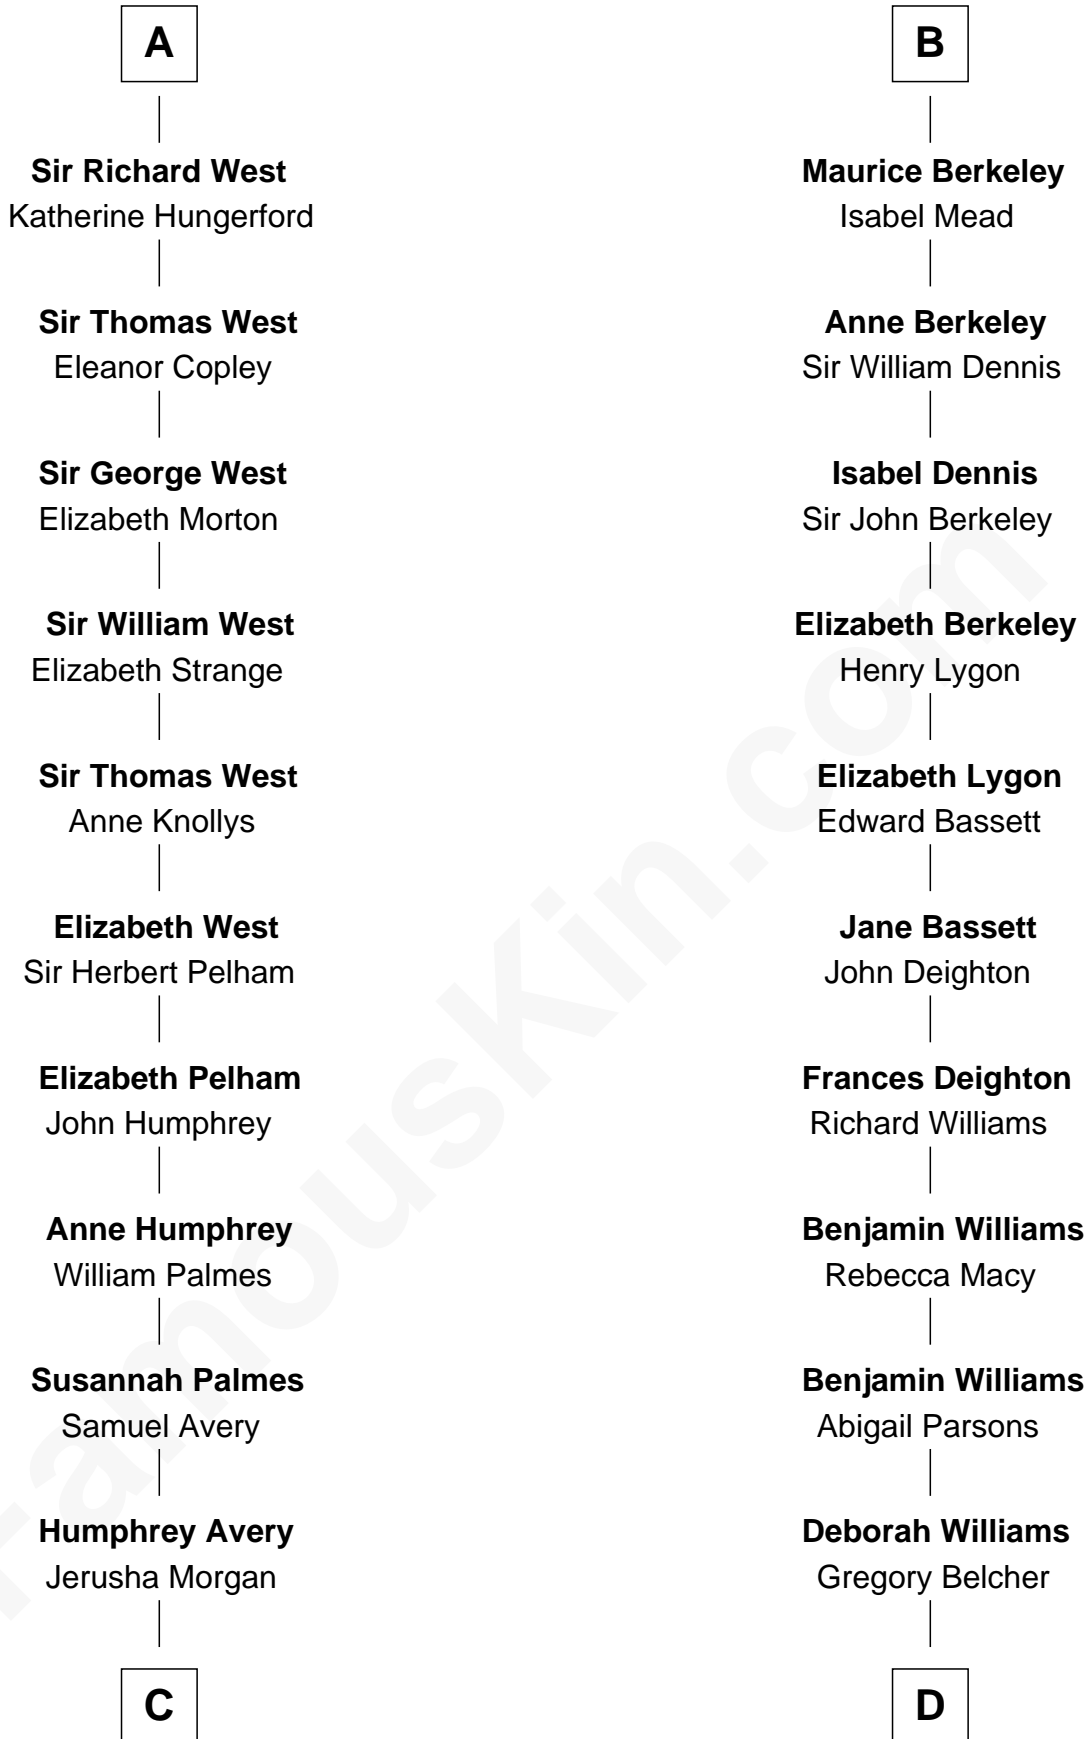

## Relationship Chart of

**John D. Rockefeller**

*Founder of the Standard Oil Company*

21st cousin of

**General Douglas MacArthur**

*U.S. Army - World War II*

**Ramon Berenguer IV of Provence**

Beatrice of Savoy

**Eleanor of Provence**  
Henry III, King of England

**Edmund Plantagenet**  
Blanche of Artois

**Henry Plantagenet**  
Maud de Chaworth

**Joan of Lancaster**  
John de Mowbray

**Eleanor Mowbray**  
Roger de la Warre

**Joan de la Warre**  
Sir Thomas West

**Sir Reynold West**  
Margaret Thorley

**A**

**Eleanor of Provence**  
Henry III, King of England

**Edmund Plantagenet**  
Blanche of Artois

**Henry Plantagenet**  
Maud de Chaworth

**Joan of Lancaster**  
John de Mowbray

**John de Mowbray**  
Elizabeth de Segrave

**Sir Thomas Mowbray**  
Elizabeth Fitzalan

**Isabel Mowbray**  
Sir James Berkeley

**B**

**C**

**Solomon Avery**  
Hannah Punderson