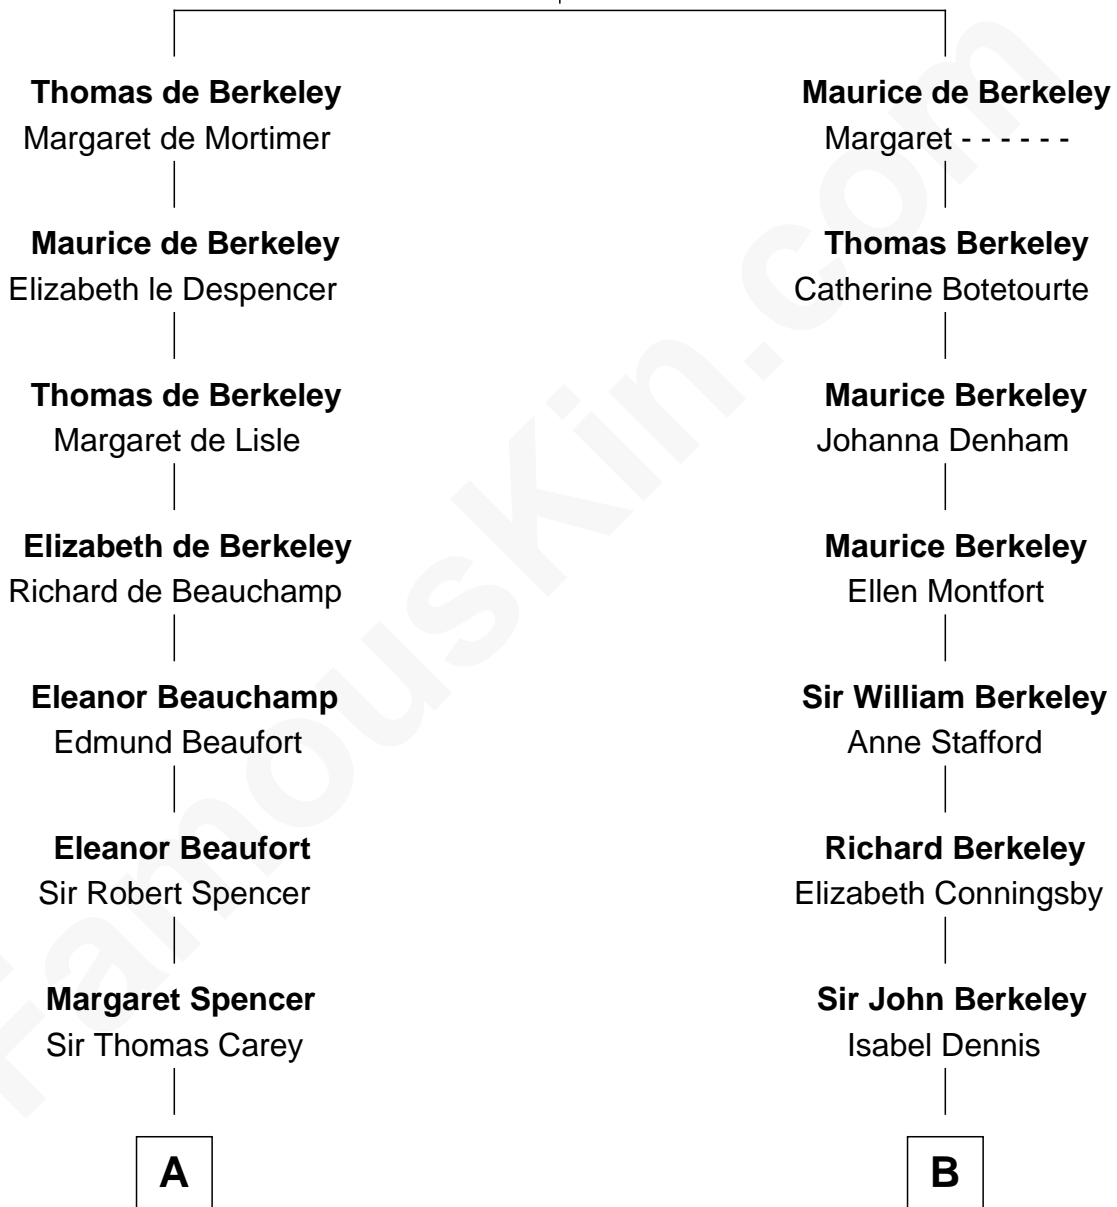

FamousKin.com Relationship Chart of

John D. Rockefeller

Founder of the Standard Oil Company

18th cousin 1 time removed of

General Douglas MacArthur

U.S. Army - World War II

Sir Maurice de Berkeley

Eve la Zouche

FamousKin.com