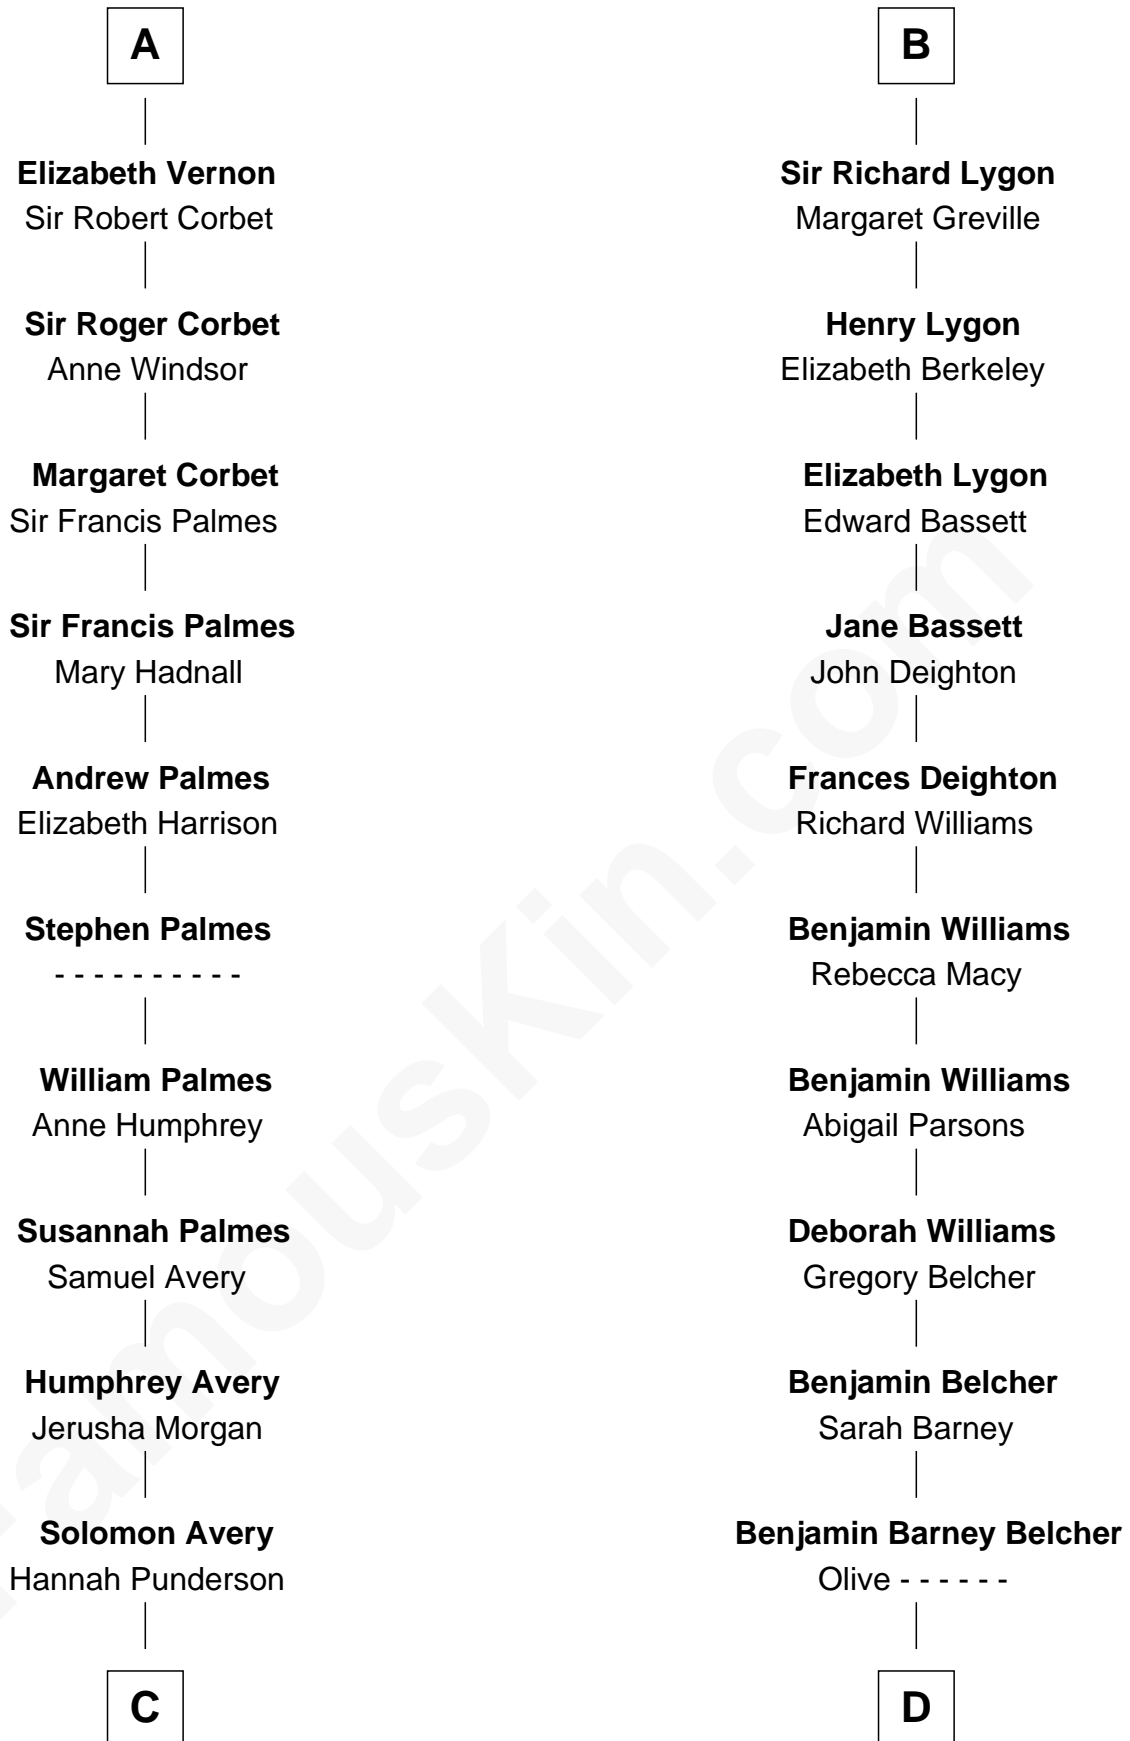

FamousKin.com Relationship Chart of

John D. Rockefeller

Founder of the Standard Oil Company

19th cousin 1 time removed of

General Douglas MacArthur

U.S. Army - World War II

C

Miles Avery
Malinda Pixley

Lucy Avery
Godfrey Lewis Rockefeller

William Avery Rockefeller
Eliza Davison

John D. Rockefeller
Founder of the Standard Oil Company

D

Aurelia Belcher
Arthur MacArthur

Gen. Arthur MacArthur
Mary Pinckney Hardy