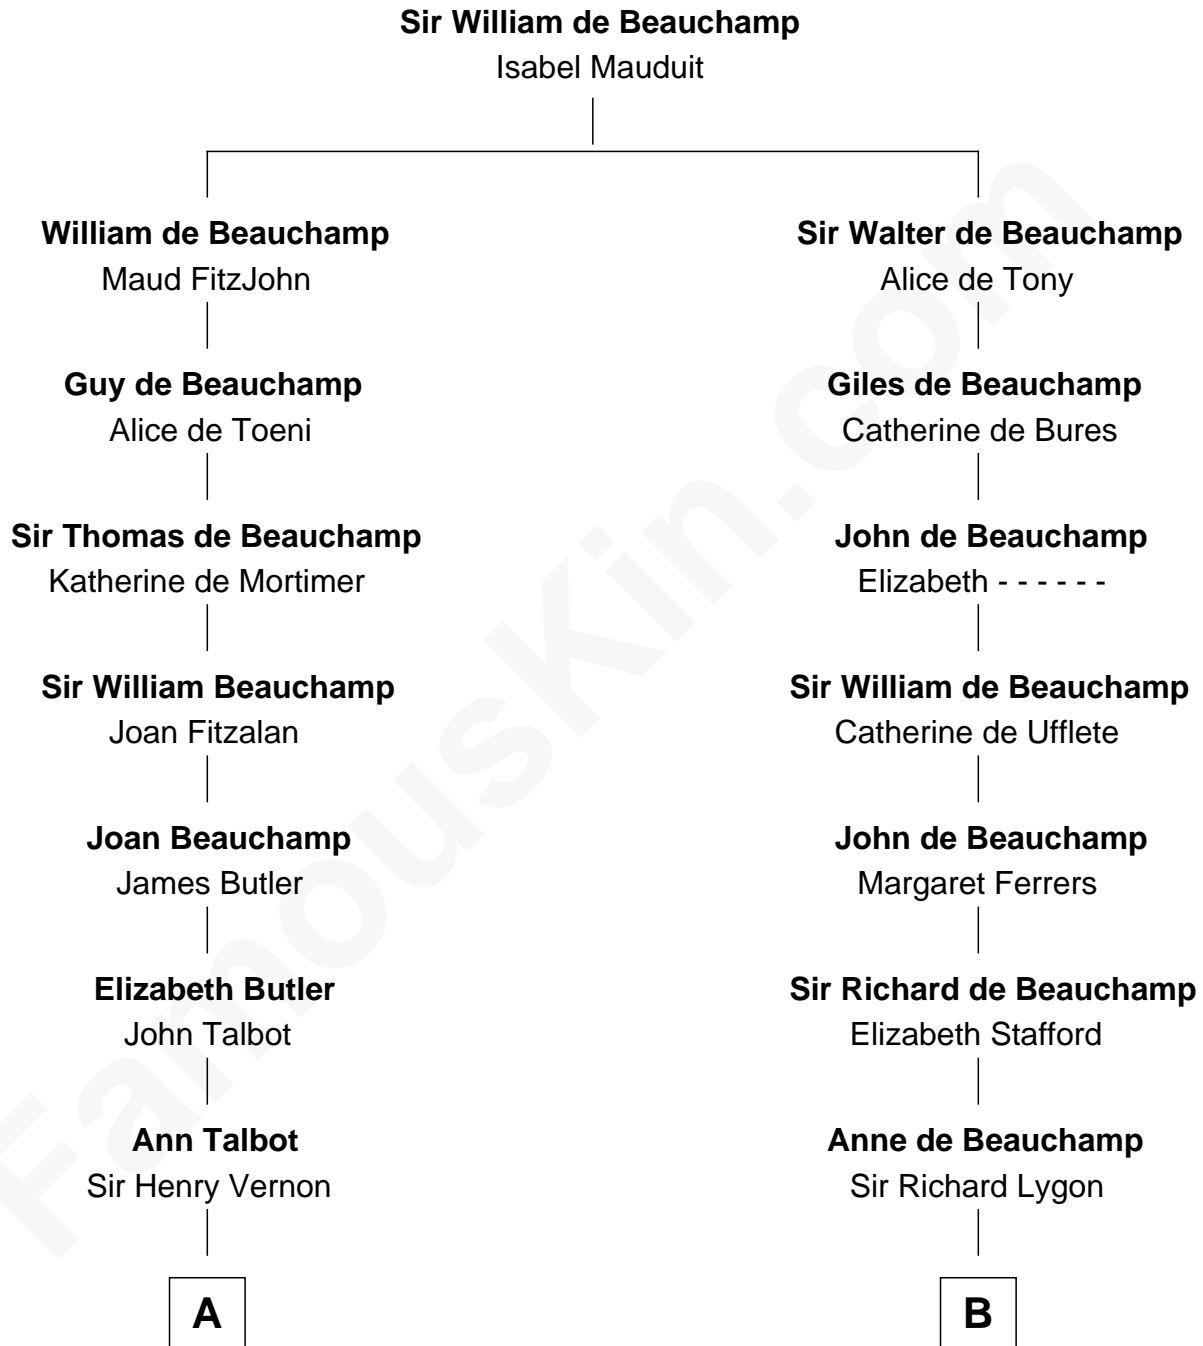

FamousKin.com Relationship Chart of

John D. Rockefeller

Founder of the Standard Oil Company

19th cousin 1 time removed of

General Douglas MacArthur

U.S. Army - World War II

C

Miles Avery
Malinda Pixley

Lucy Avery
Godfrey Lewis Rockefeller

William Avery Rockefeller
Eliza Davison

John D. Rockefeller
Founder of the Standard Oil Company

D

Aurelia Belcher
Arthur MacArthur

Gen. Arthur MacArthur
Mary Pinckney Hardy

General Douglas MacArthur
U.S. Army - World War II

FamousKin.com