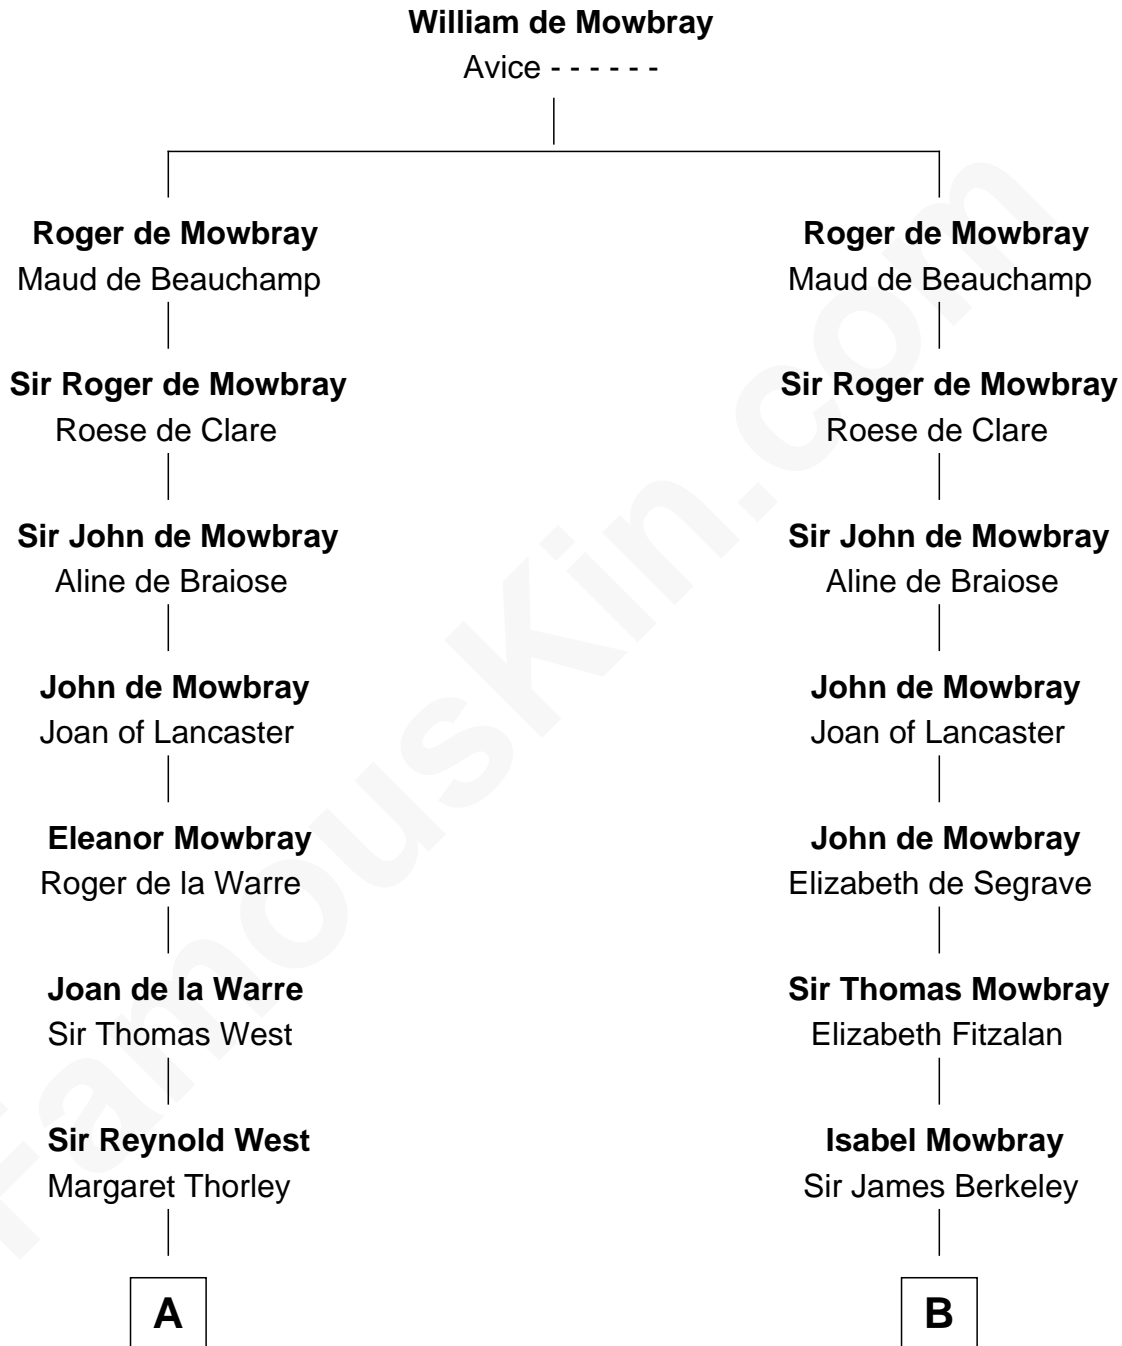

FamousKin.com Relationship Chart of

John D. Rockefeller

Founder of the Standard Oil Company

21st cousin of

General Douglas MacArthur

U.S. Army - World War II

C

Solomon Avery
Hannah Punderson

Miles Avery
Malinda Pixley

Lucy Avery
Godfrey Lewis Rockefeller

William Avery Rockefeller
Eliza Davison

John D. Rockefeller
Founder of the Standard Oil Company

D

Benjamin Belcher
Sarah Barney

Benjamin Barney Belcher
Olive - - - - -