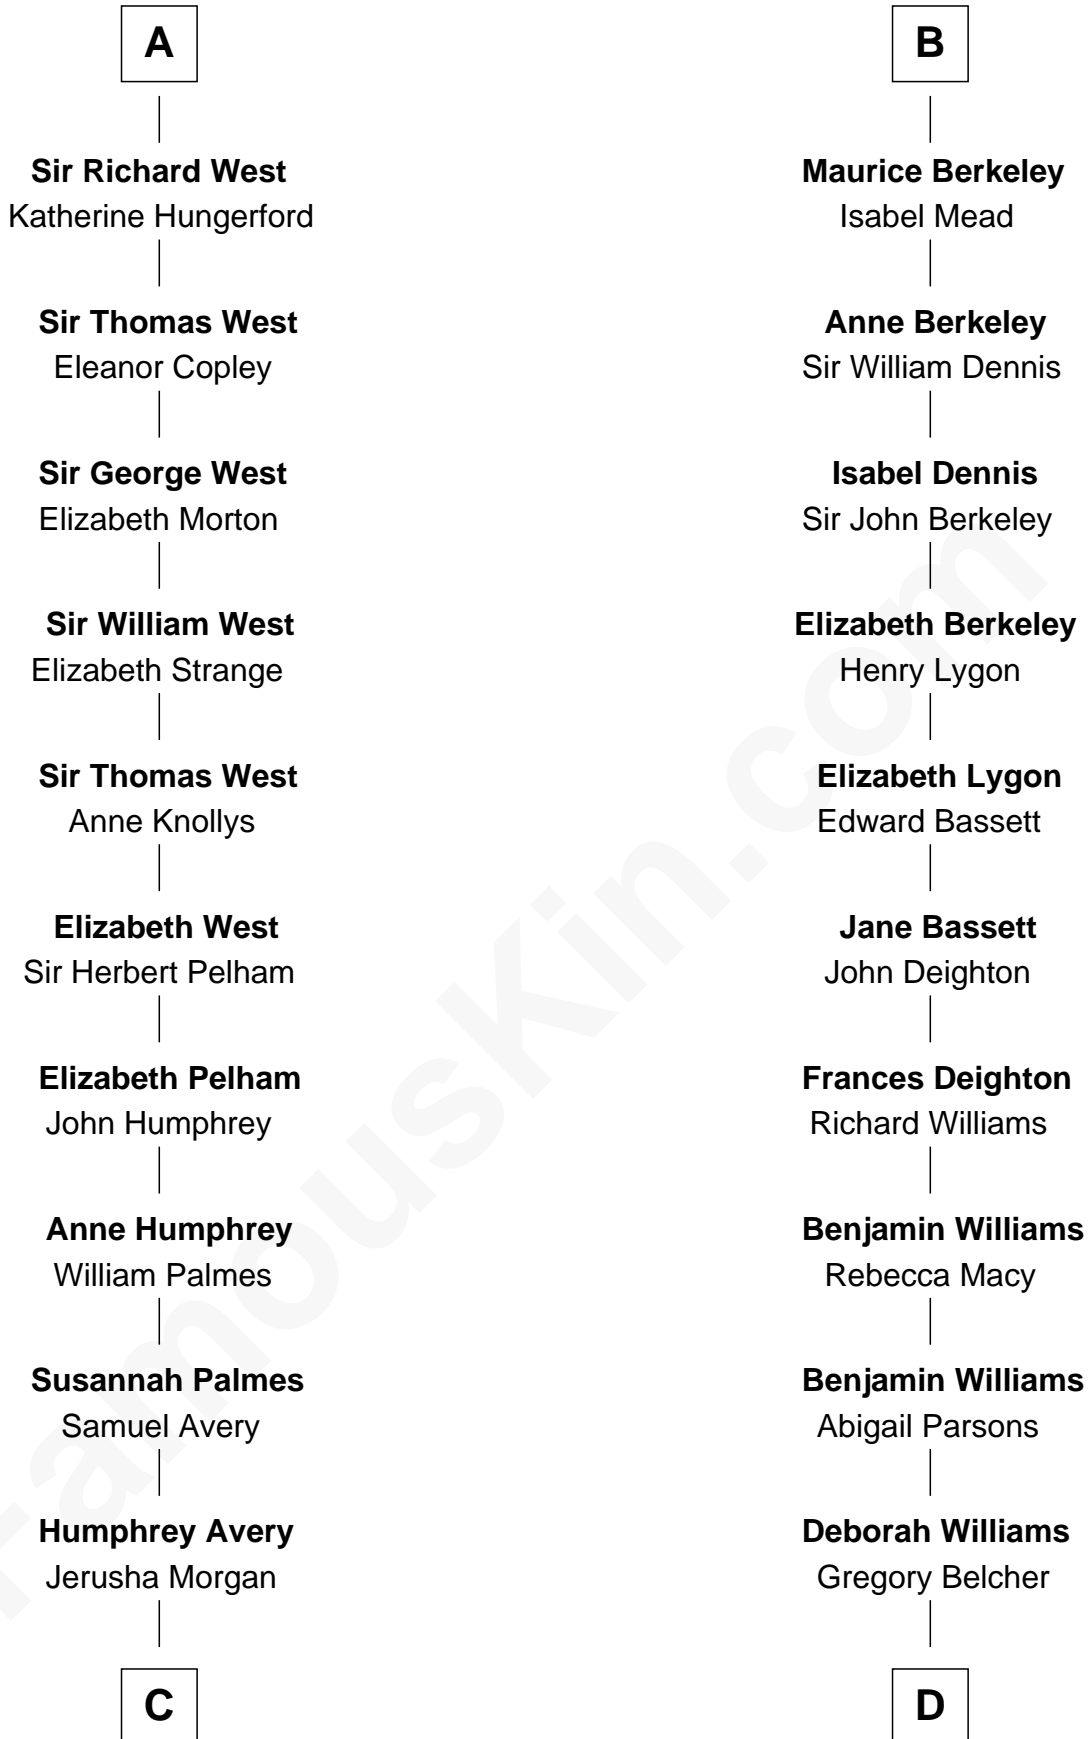

FamousKin.com Relationship Chart of

John D. Rockefeller

Founder of the Standard Oil Company

21st cousin of

General Douglas MacArthur

U.S. Army - World War II

C

Solomon Avery
Hannah Punderson

Miles Avery
Malinda Pixley

Lucy Avery
Godfrey Lewis Rockefeller

William Avery Rockefeller
Eliza Davison

John D. Rockefeller
Founder of the Standard Oil Company

D

Benjamin Belcher
Sarah Barney

Benjamin Barney Belcher
Olive - - - - -