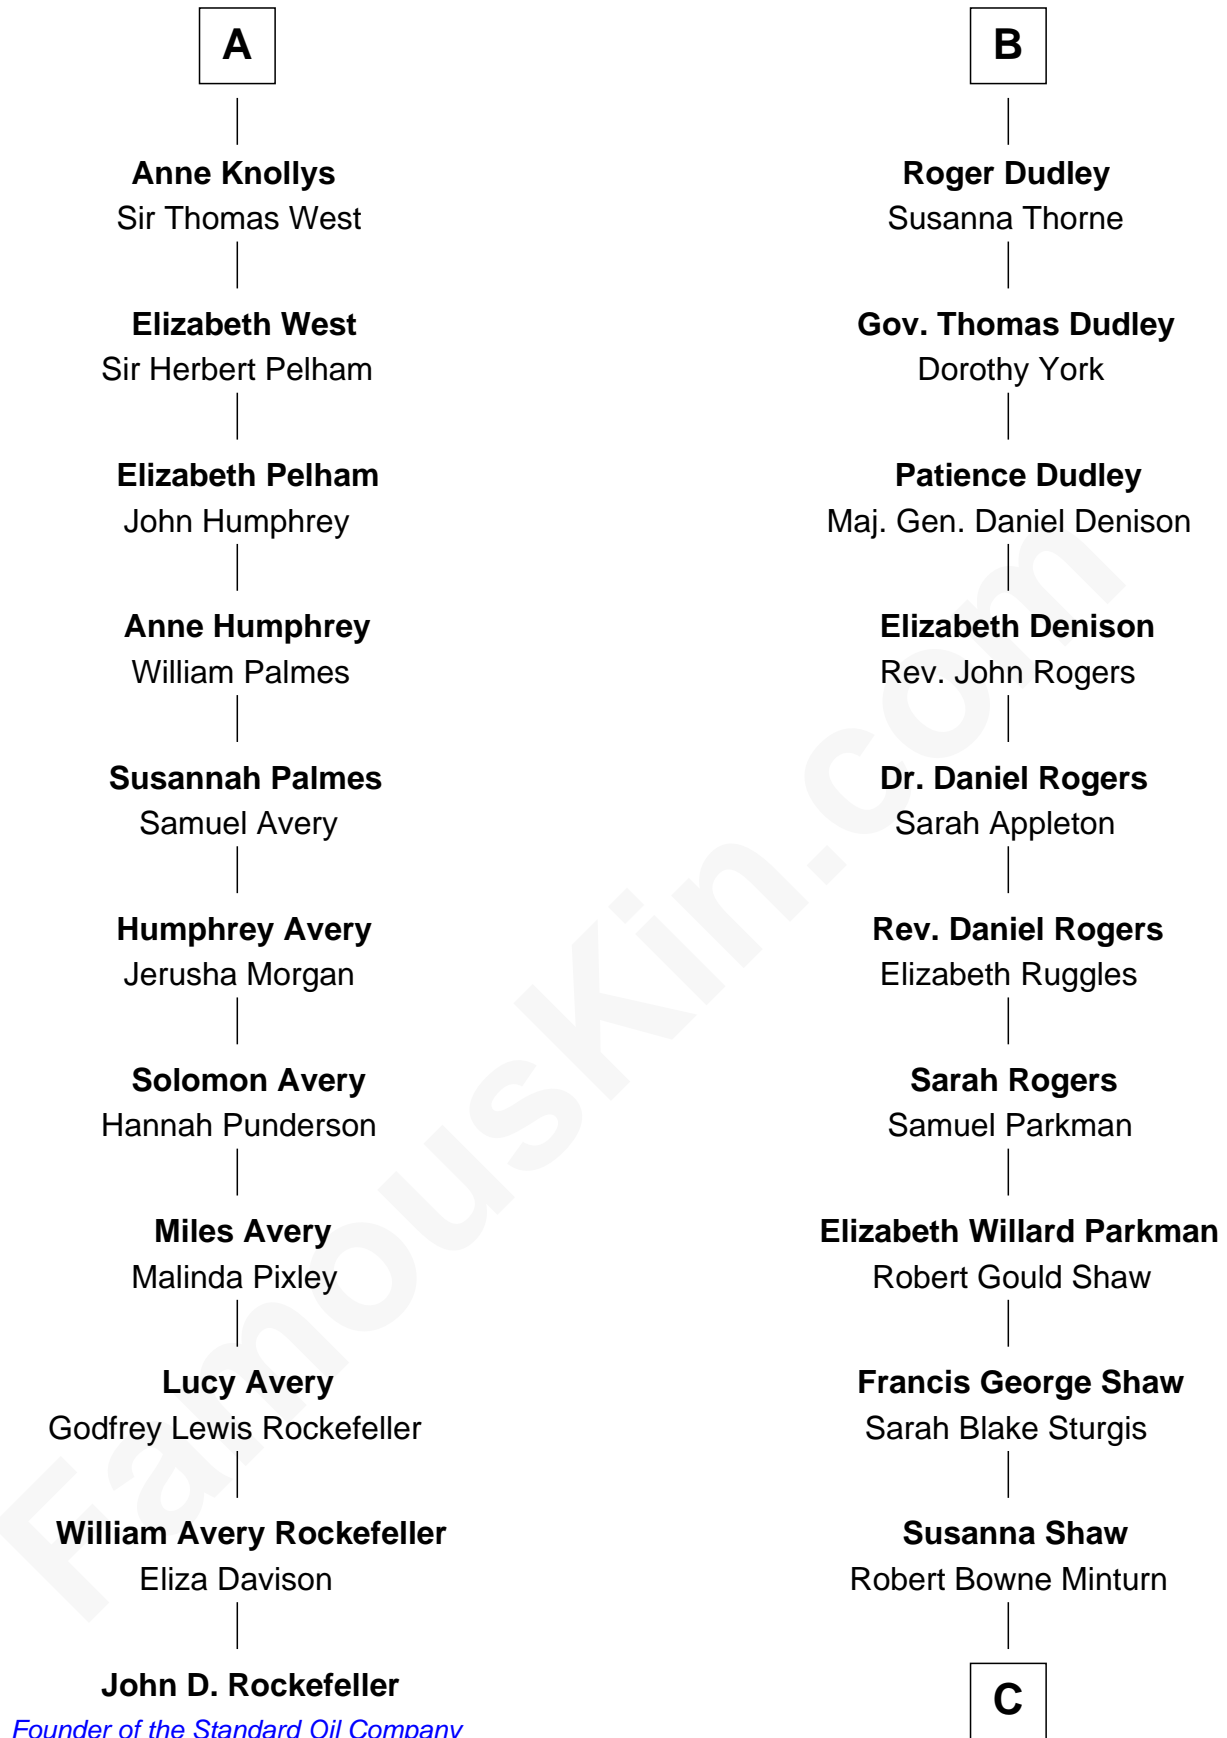

FamousKin.com Relationship Chart of

John D. Rockefeller

Founder of the Standard Oil Company

17th cousin 3 times removed of

Kyra Sedgwick

TV and Movie Actress

Sir Reynold de Grey

Eleanor le Strange

C

—
Sarah May Minturn

Henry Dwight Sedgwick

—
Robert Minturn Sedgwick

Helen Peabody

—
Henry Dwight Sedgwick

Patricia Ann Rosenwald

—
Kyra Sedgwick