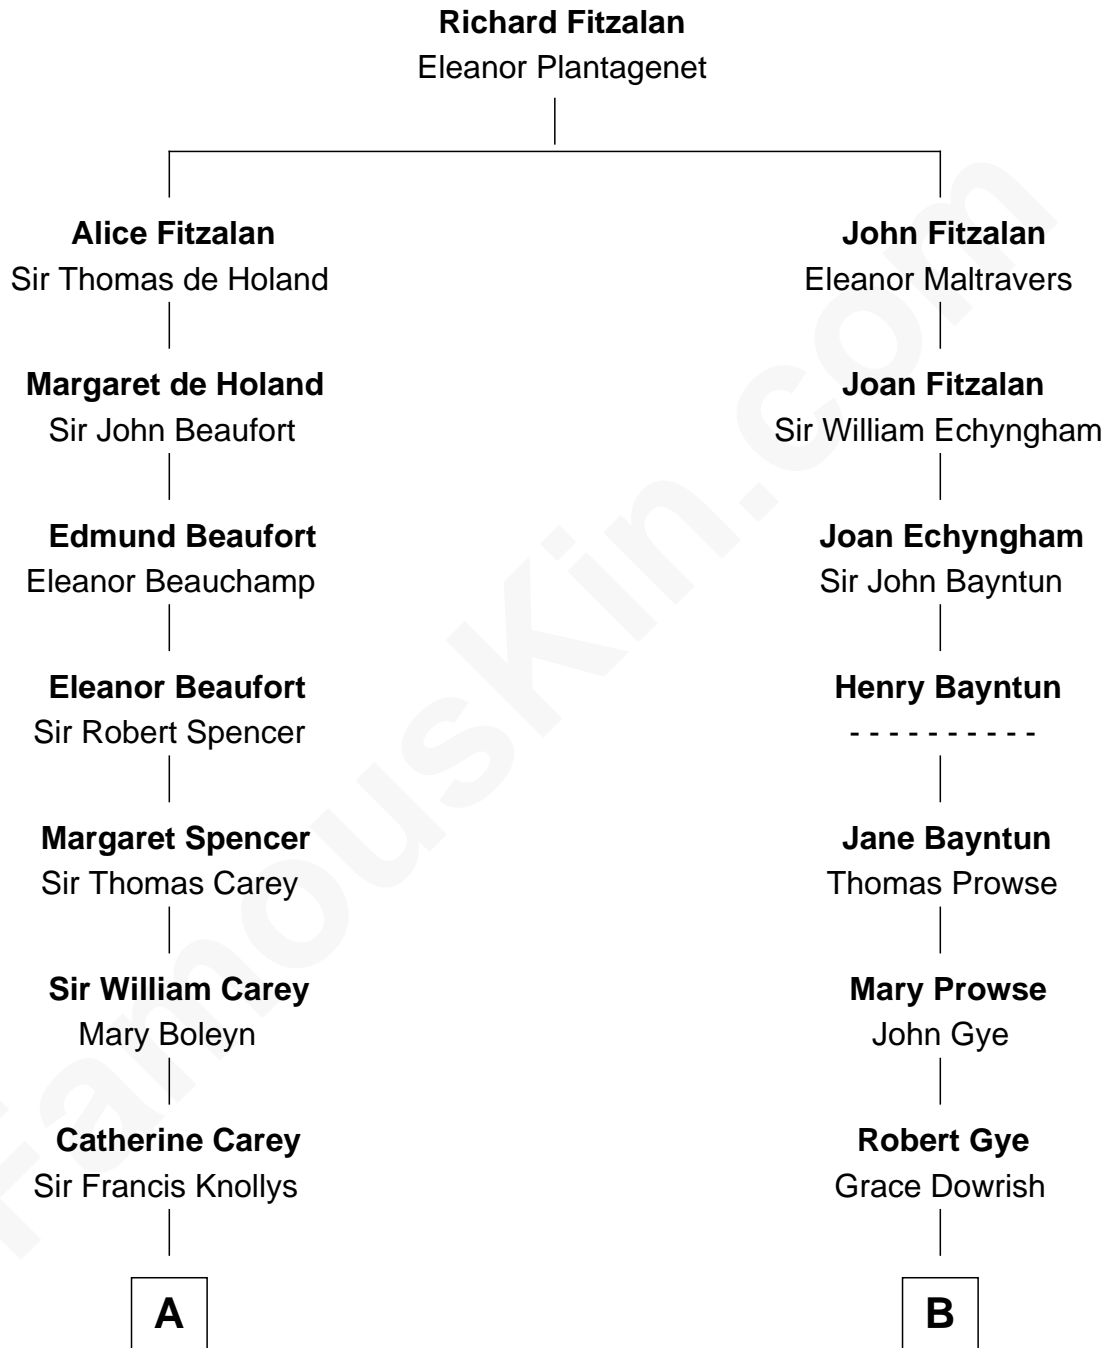

FamousKin.com Relationship Chart of

John D. Rockefeller

Founder of the Standard Oil Company

17th cousin 1 time removed of

Kyra Sedgwick

TV and Movie Actress

C

Henry Dwight Sedgwick
Patricia Ann Rosenwald