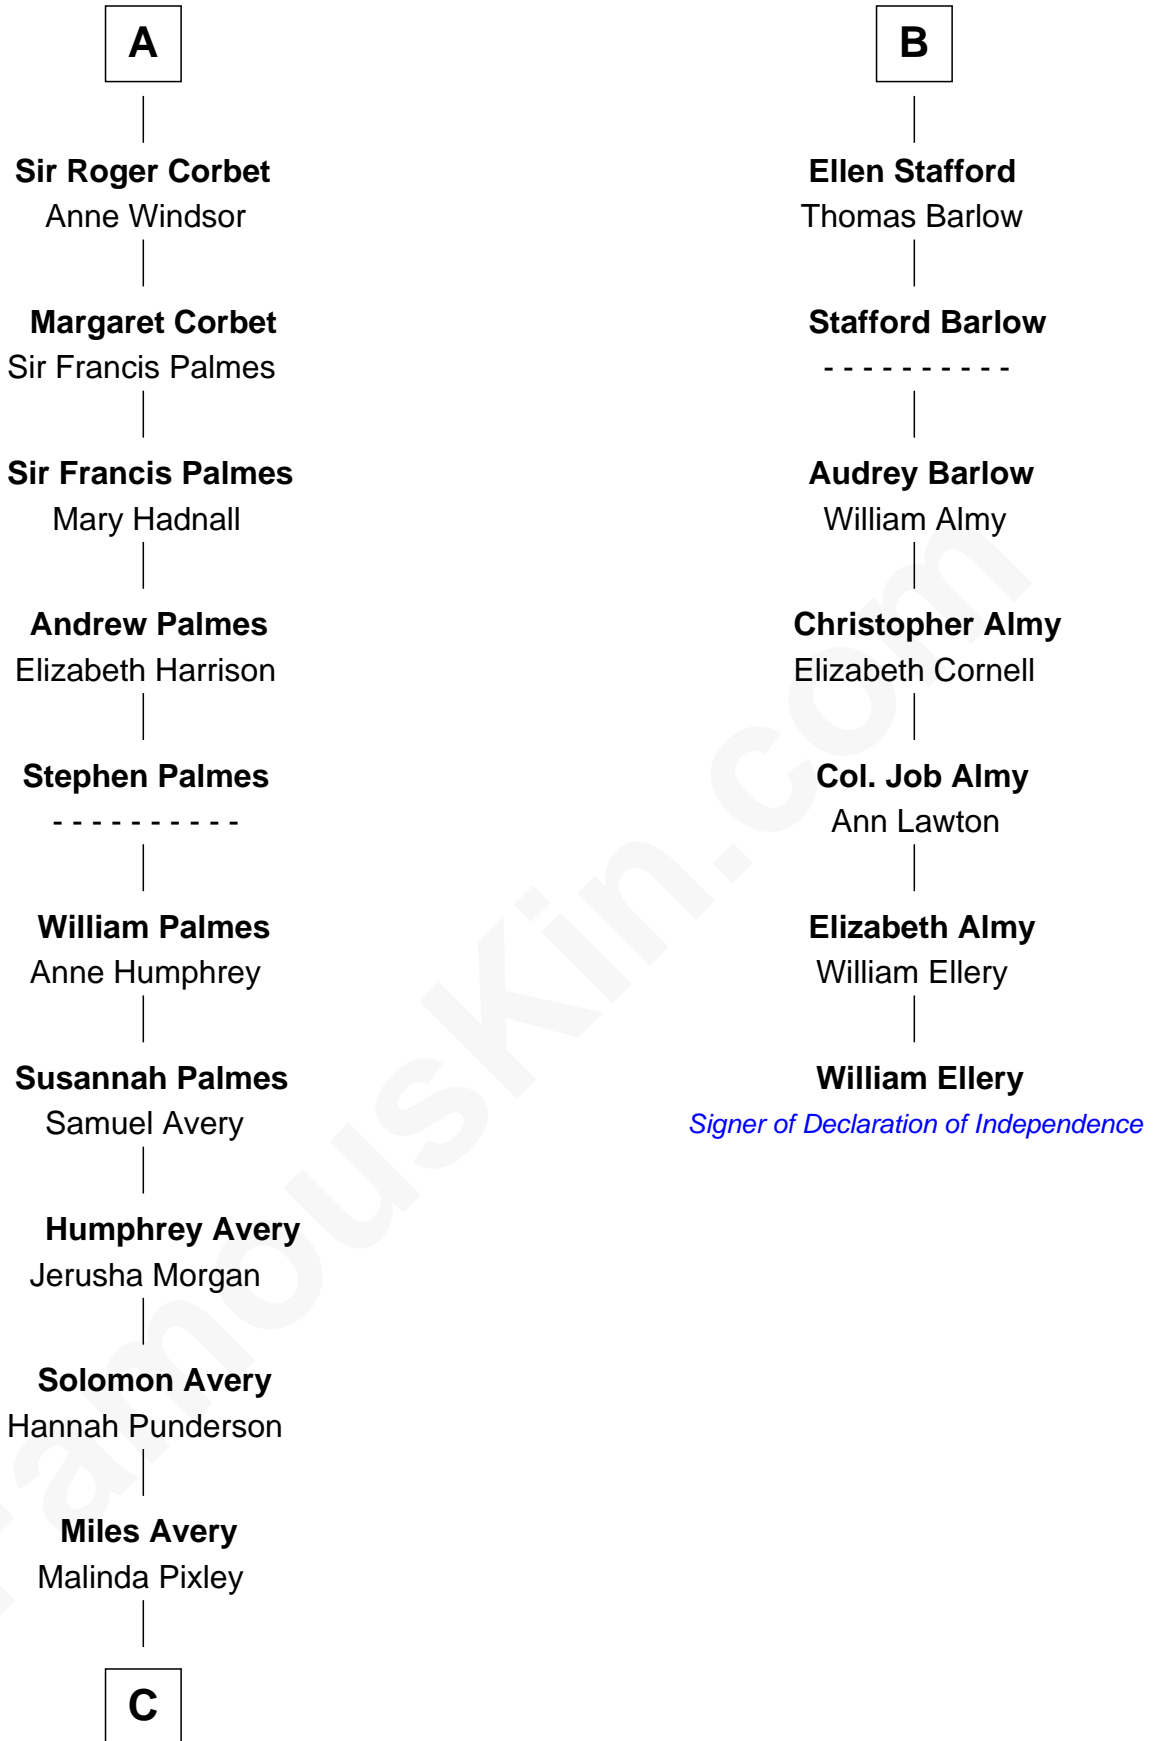

## Relationship Chart of

### John D. Rockefeller

Founder of the Standard Oil Company

13th cousin 6 times removed of

**William Ellery**

Signer of the Declaration of Independence

**C**

—  
**Lucy Avery**

Godfrey Lewis Rockefeller

—  
**William Avery Rockefeller**

Eliza Davison

—  
**John D. Rockefeller**

*Founder of the Standard Oil Company*

FamousKin.com