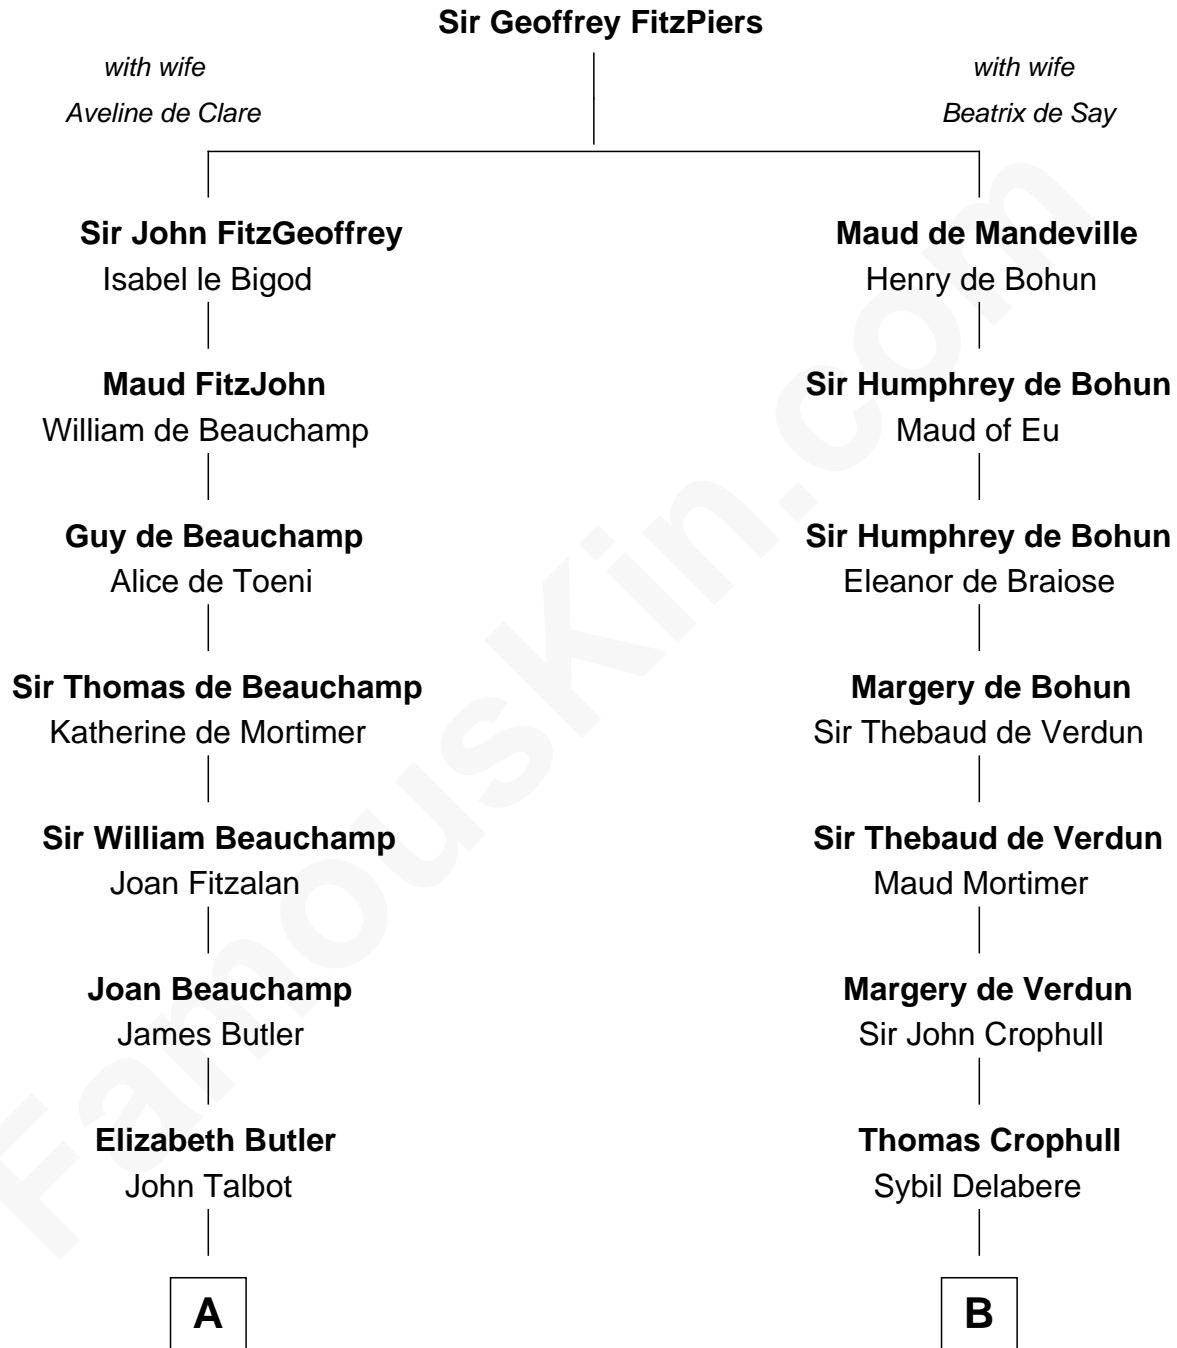

# FamousKin.com Relationship Chart of

**John D. Rockefeller**

*Founder of the Standard Oil Company*

20th cousin 1 time removed of

**Button Gwinnett**

*Signer of the Declaration of Independence*

**C**

**Solomon Avery**  
Hannah Punderson

**Miles Avery**  
Malinda Pixley

**Lucy Avery**  
Godfrey Lewis Rockefeller

**William Avery Rockefeller**  
Eliza Davison

**John D. Rockefeller**  
*Founder of the Standard Oil Company*

**D**

**George Gwinnett**  
Elizabeth Randle