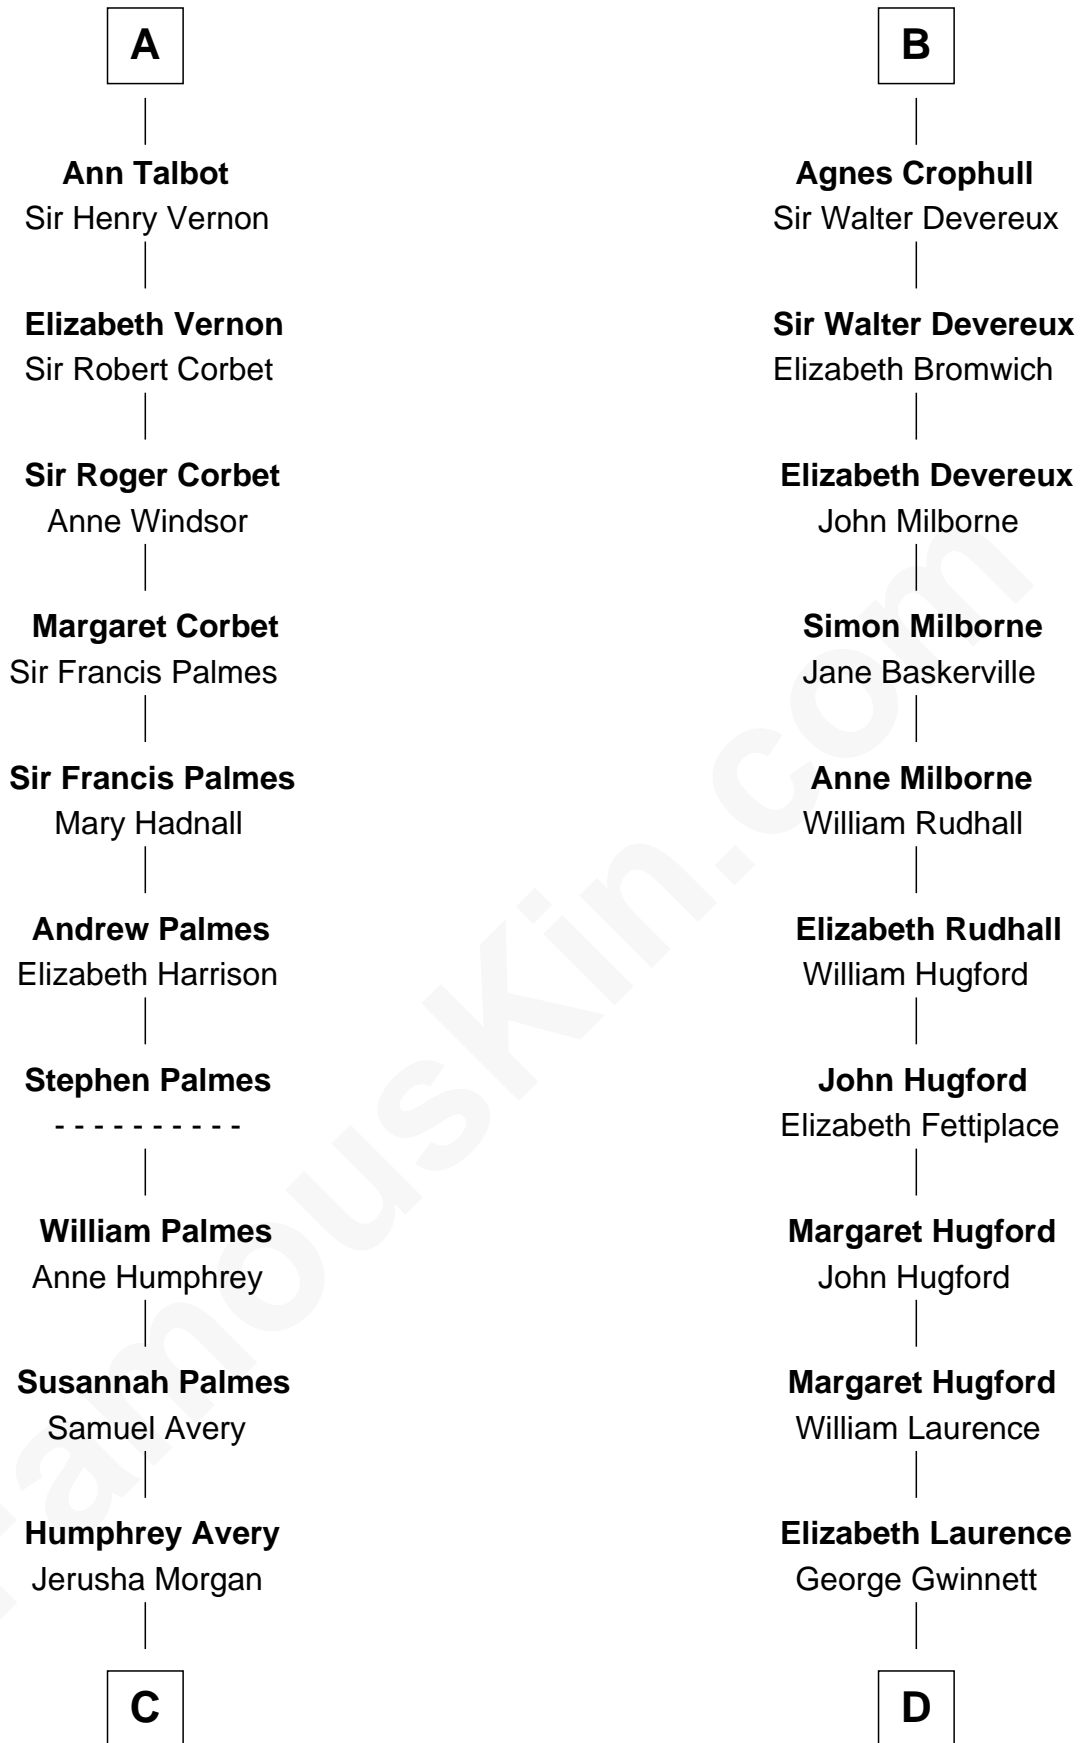

# FamousKin.com Relationship Chart of

**John D. Rockefeller**

*Founder of the Standard Oil Company*

20th cousin 1 time removed of

**Button Gwinnett**

*Signer of the Declaration of Independence*

**C**

**Solomon Avery**  
Hannah Punderson

**Miles Avery**  
Malinda Pixley

**Lucy Avery**  
Godfrey Lewis Rockefeller

**William Avery Rockefeller**  
Eliza Davison

**John D. Rockefeller**  
*Founder of the Standard Oil Company*

**D**

**George Gwinnett**  
Elizabeth Randle