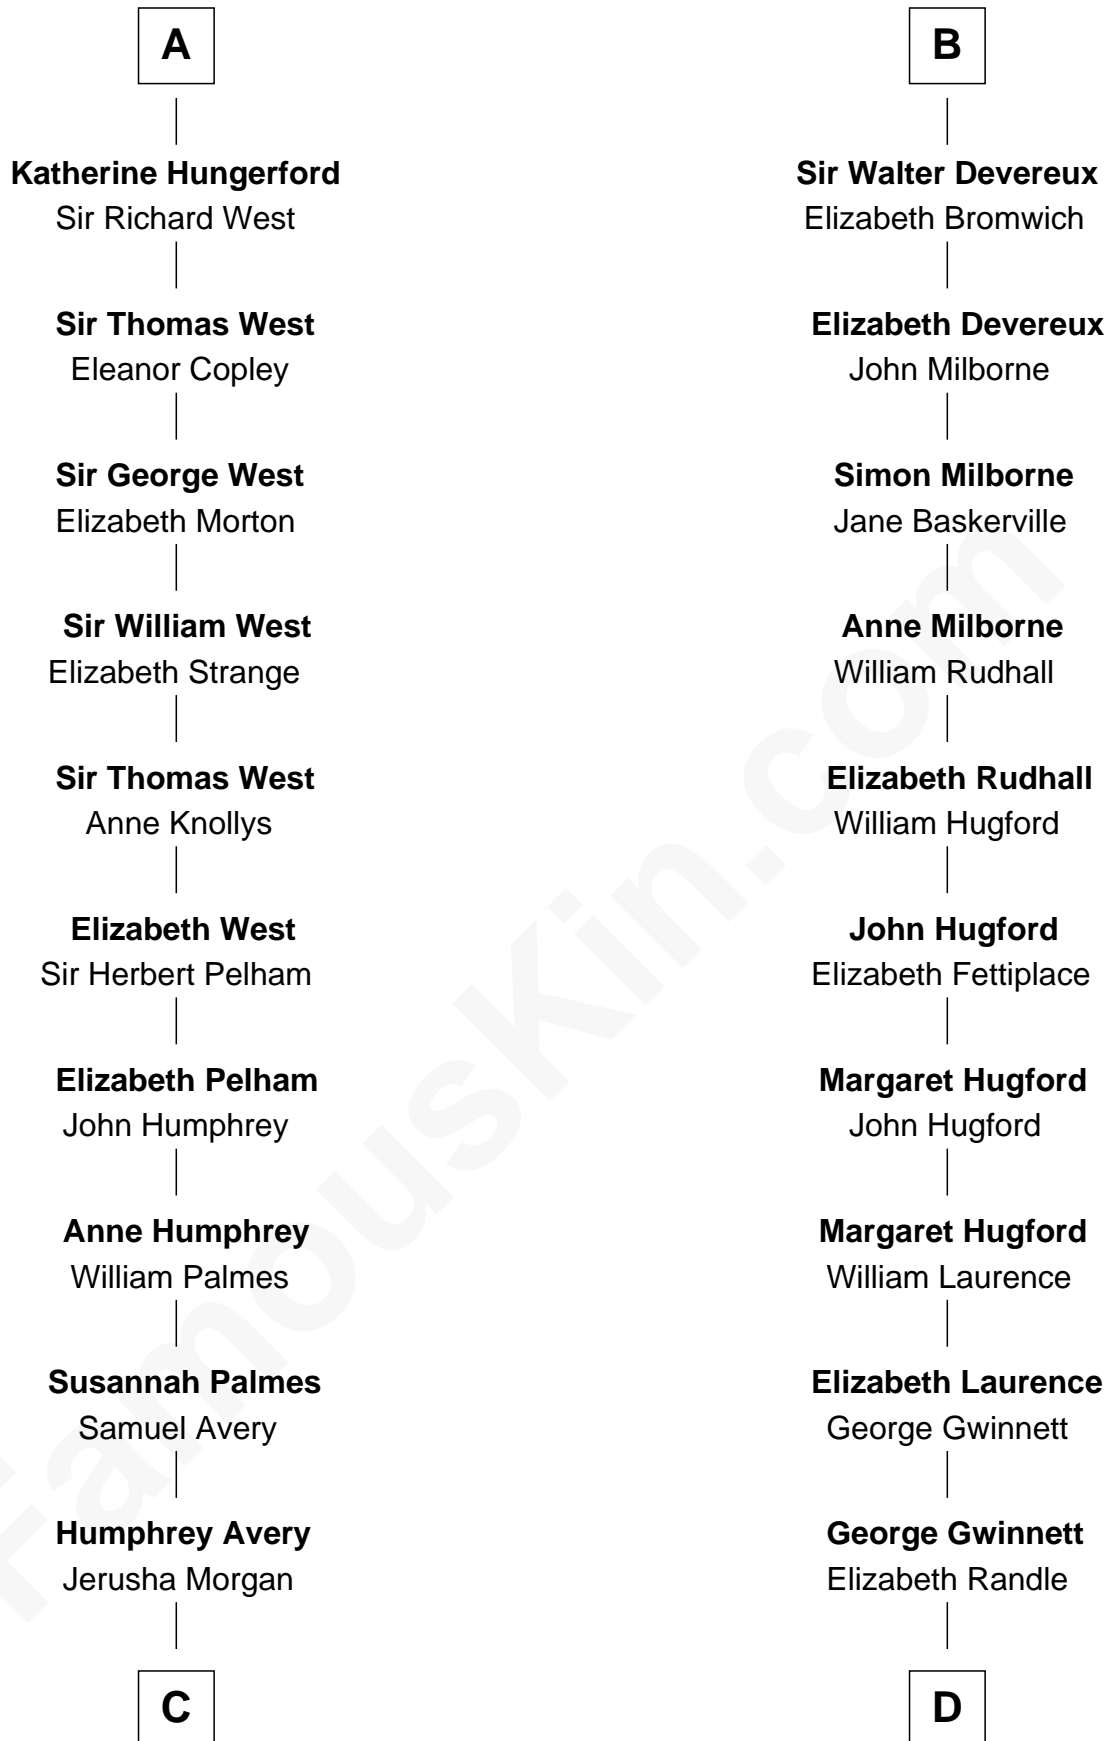

FamousKin.com

Relationship Chart of

John D. Rockefeller

Founder of the Standard Oil Company

19th cousin 2 times removed of

Button Gwinnett

Signer of the Declaration of Independence

C

Solomon Avery
Hannah Punderson

Miles Avery
Malinda Pixley

Lucy Avery
Godfrey Lewis Rockefeller

William Avery Rockefeller
Eliza Davison

John D. Rockefeller
Founder of the Standard Oil Company

D

George Gwinnett
Elizabeth Coxe