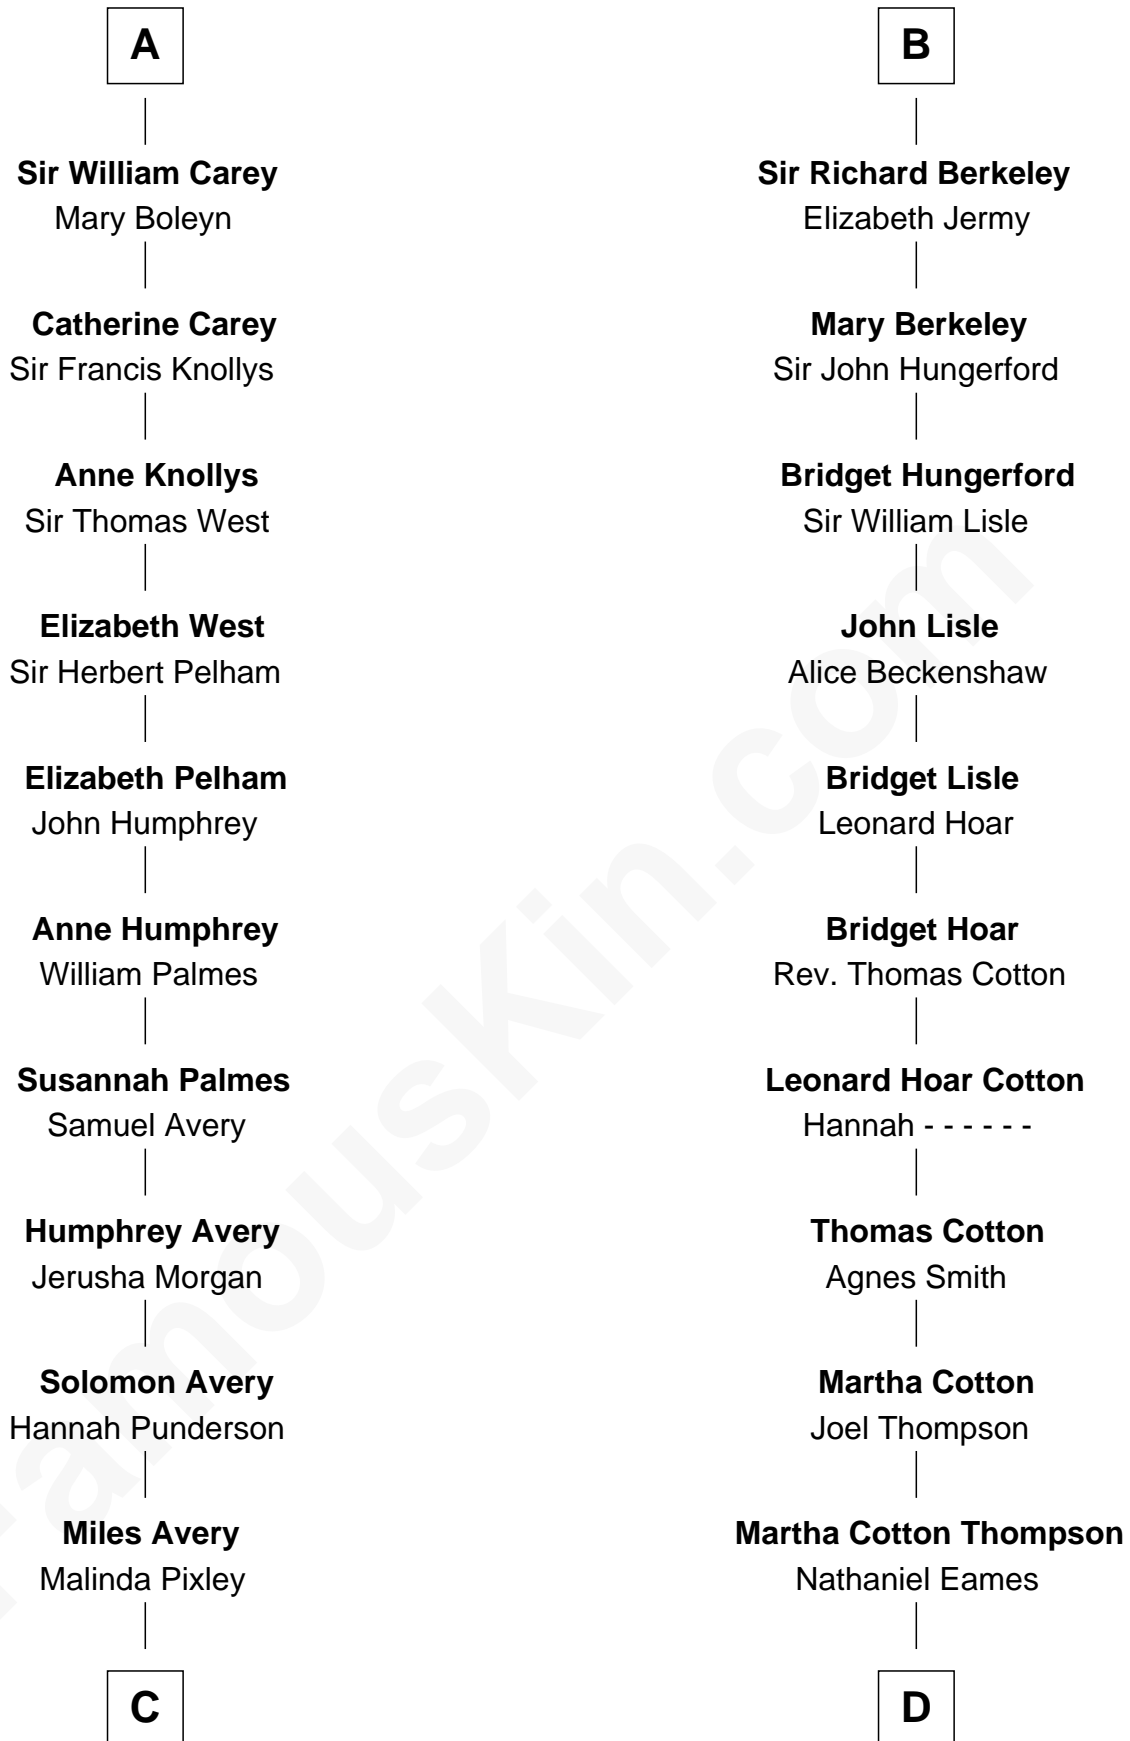

# FamousKin.com Relationship Chart of

**John D. Rockefeller**

*Founder of the Standard Oil Company*

19th cousin of

**Clare Eames**

*Silent Movie Actress*

**Sir Maurice de Berkeley**

Eve la Zouche

**C**

**Lucy Avery**  
Godfrey Lewis Rockefeller

**William Avery Rockefeller**  
Eliza Davison

**John D. Rockefeller**  
*Founder of the Standard Oil Company*

**D**

**Ithamer Bellows Eames**  
Emma Hayden

**Harold Hayden Eames**  
Clare Hamilton