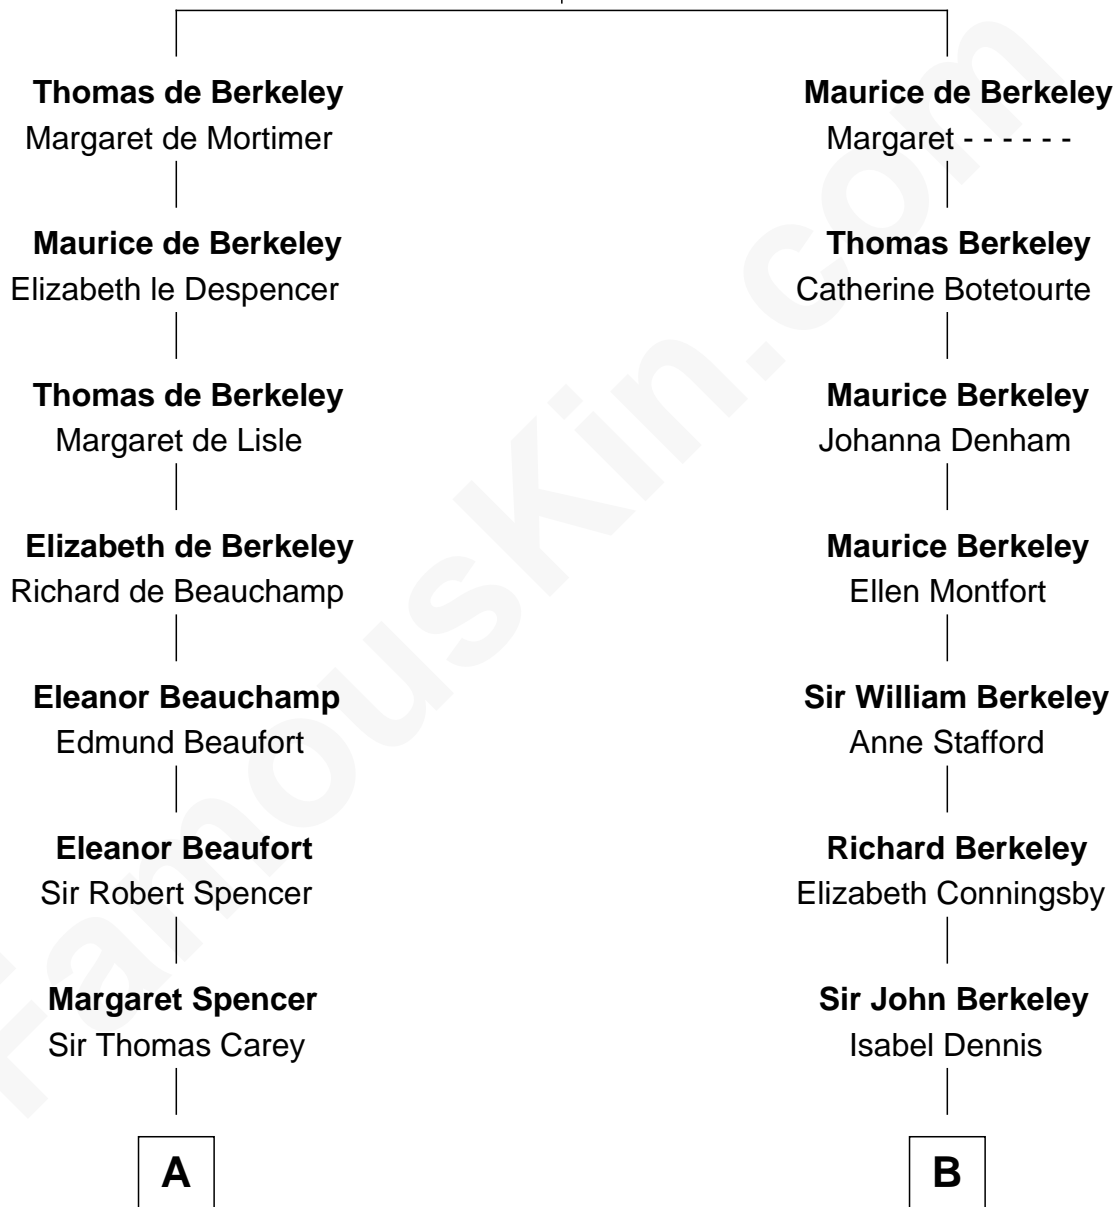

# FamousKin.com Relationship Chart of

**John D. Rockefeller**

*Founder of the Standard Oil Company*

19th cousin of

**Clare Eames**

*Silent Movie Actress*

**Sir Maurice de Berkeley**

Eve la Zouche

**C**

**Lucy Avery**  
Godfrey Lewis Rockefeller

**William Avery Rockefeller**  
Eliza Davison

**John D. Rockefeller**  
*Founder of the Standard Oil Company*

**D**

**Ithamer Bellows Eames**  
Emma Hayden

**Harold Hayden Eames**  
Clare Hamilton

**Clare Eames**  
*Silent Movie Actress*

FamousKin.com