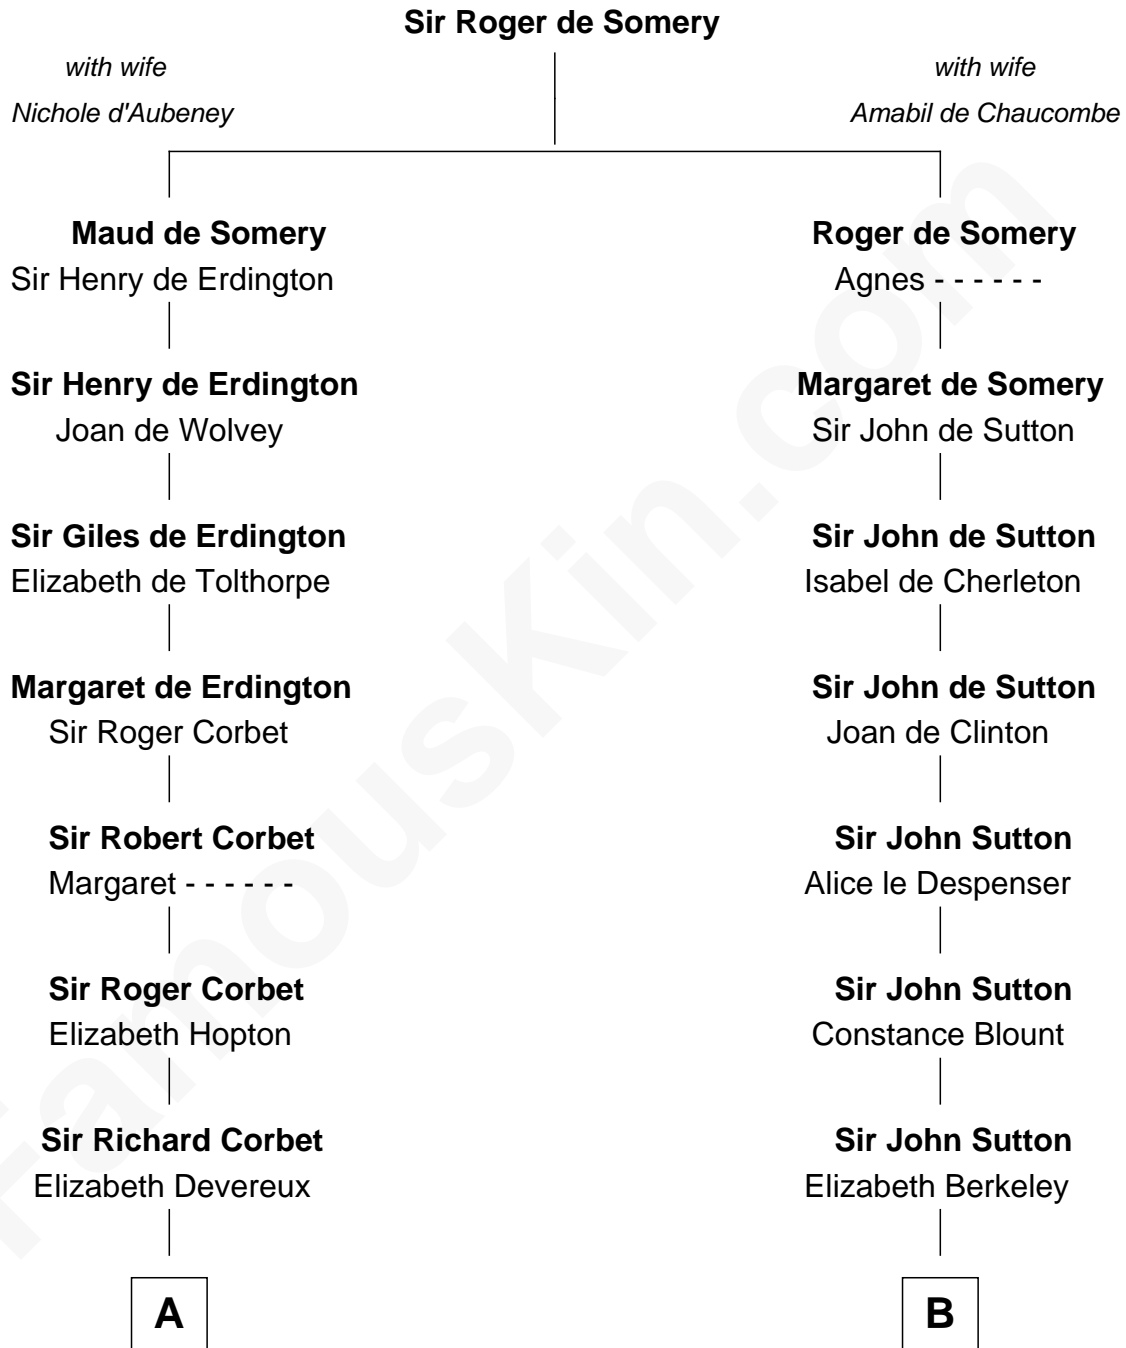

# FamousKin.com Relationship Chart of

**John D. Rockefeller**

*Founder of the Standard Oil Company*

18th cousin 2 times removed of

**William Woodbridge**

*2nd Governor of Michigan*

FamousKin.com