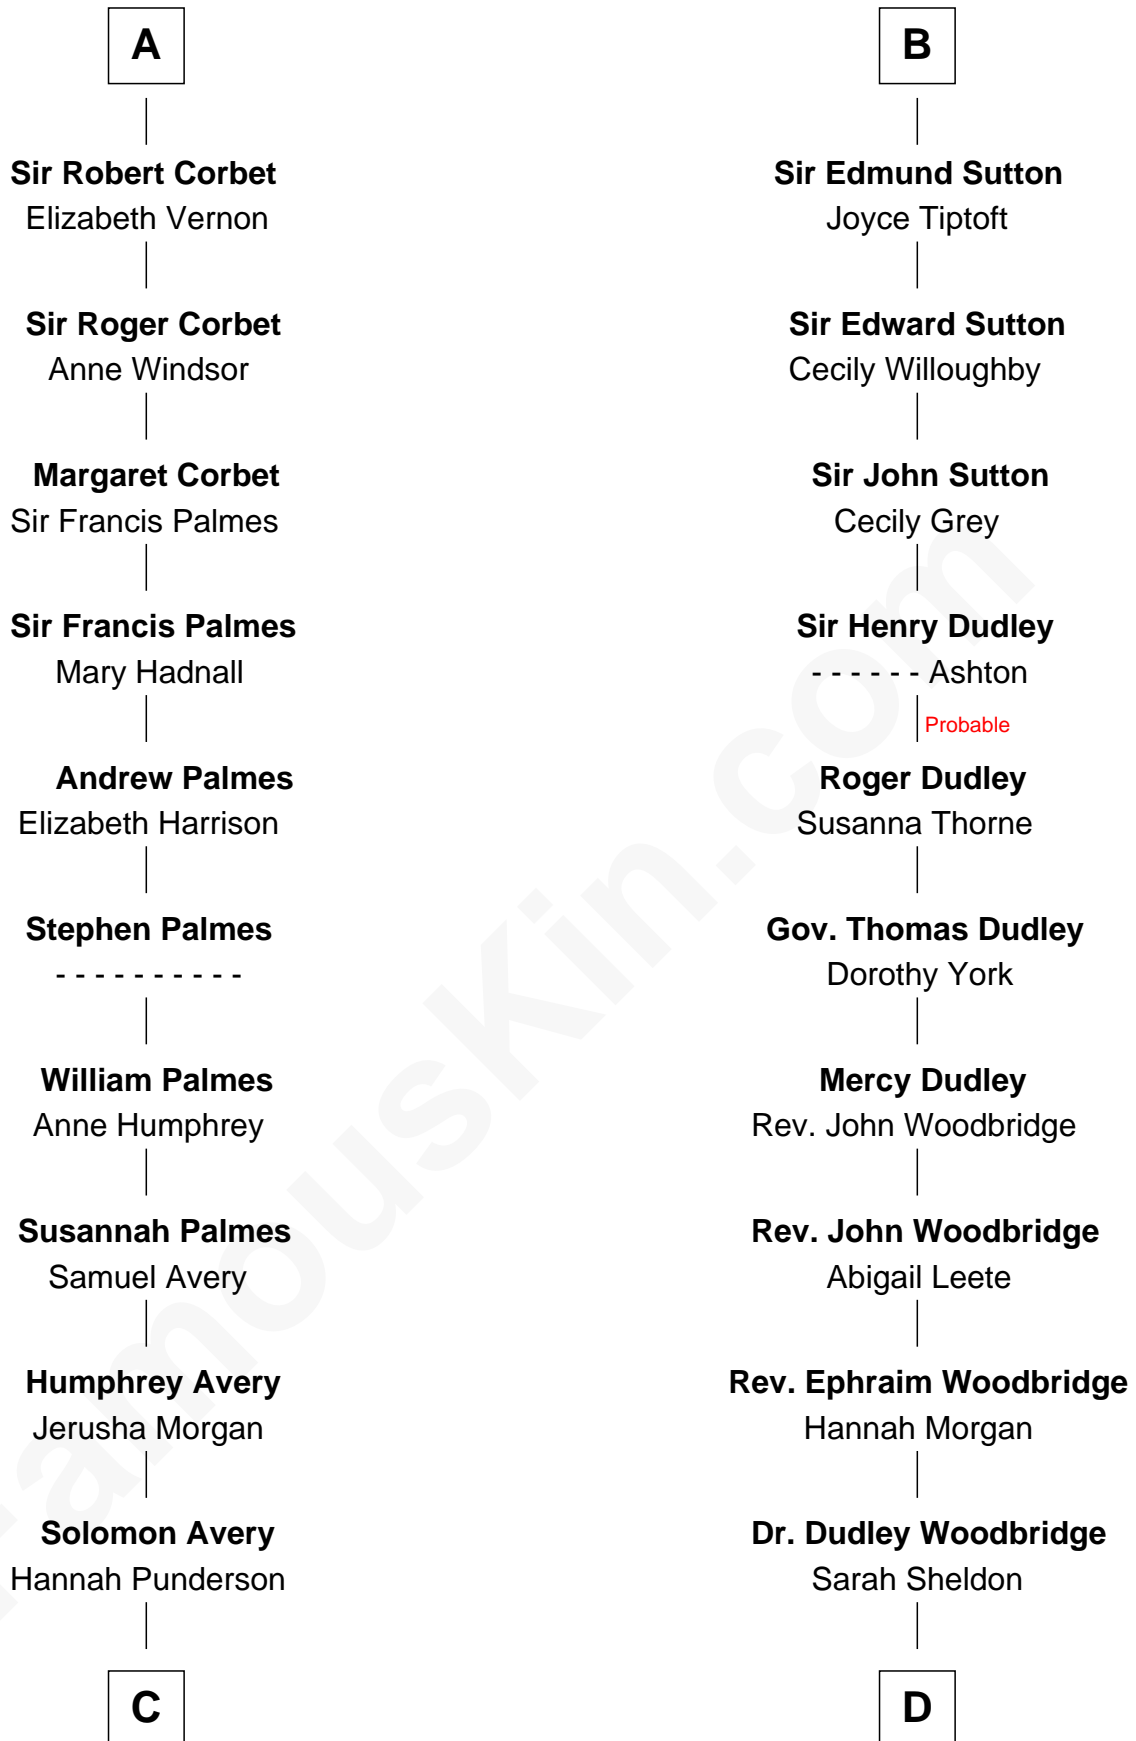

# FamousKin.com Relationship Chart of

**John D. Rockefeller**

*Founder of the Standard Oil Company*

18th cousin 2 times removed of

**William Woodbridge**

*2nd Governor of Michigan*

FamousKin.com