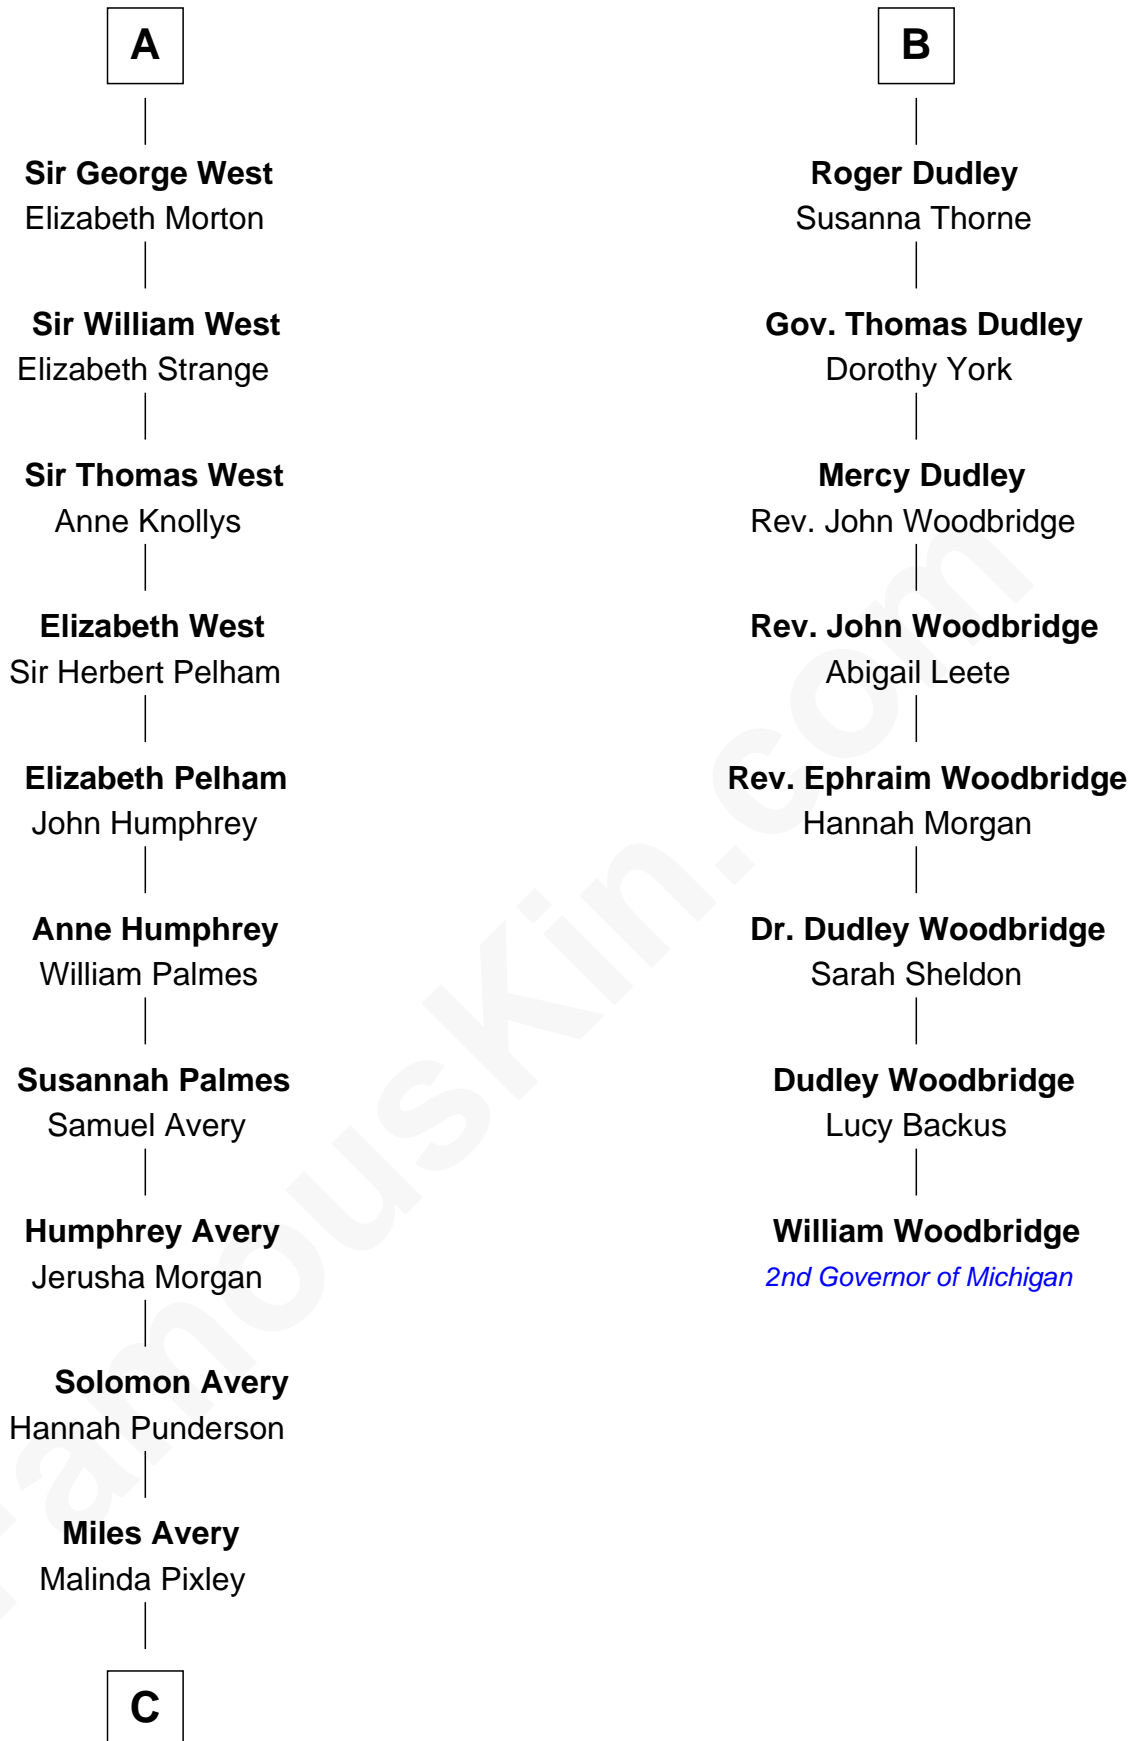

FamousKin.com Relationship Chart of

John D. Rockefeller

Founder of the Standard Oil Company

14th cousin 5 times removed of

William Woodbridge

2nd Governor of Michigan

C

—
Lucy Avery

Godfrey Lewis Rockefeller

—
William Avery Rockefeller

Eliza Davison

—
John D. Rockefeller

Founder of the Standard Oil Company

FamousKin.com