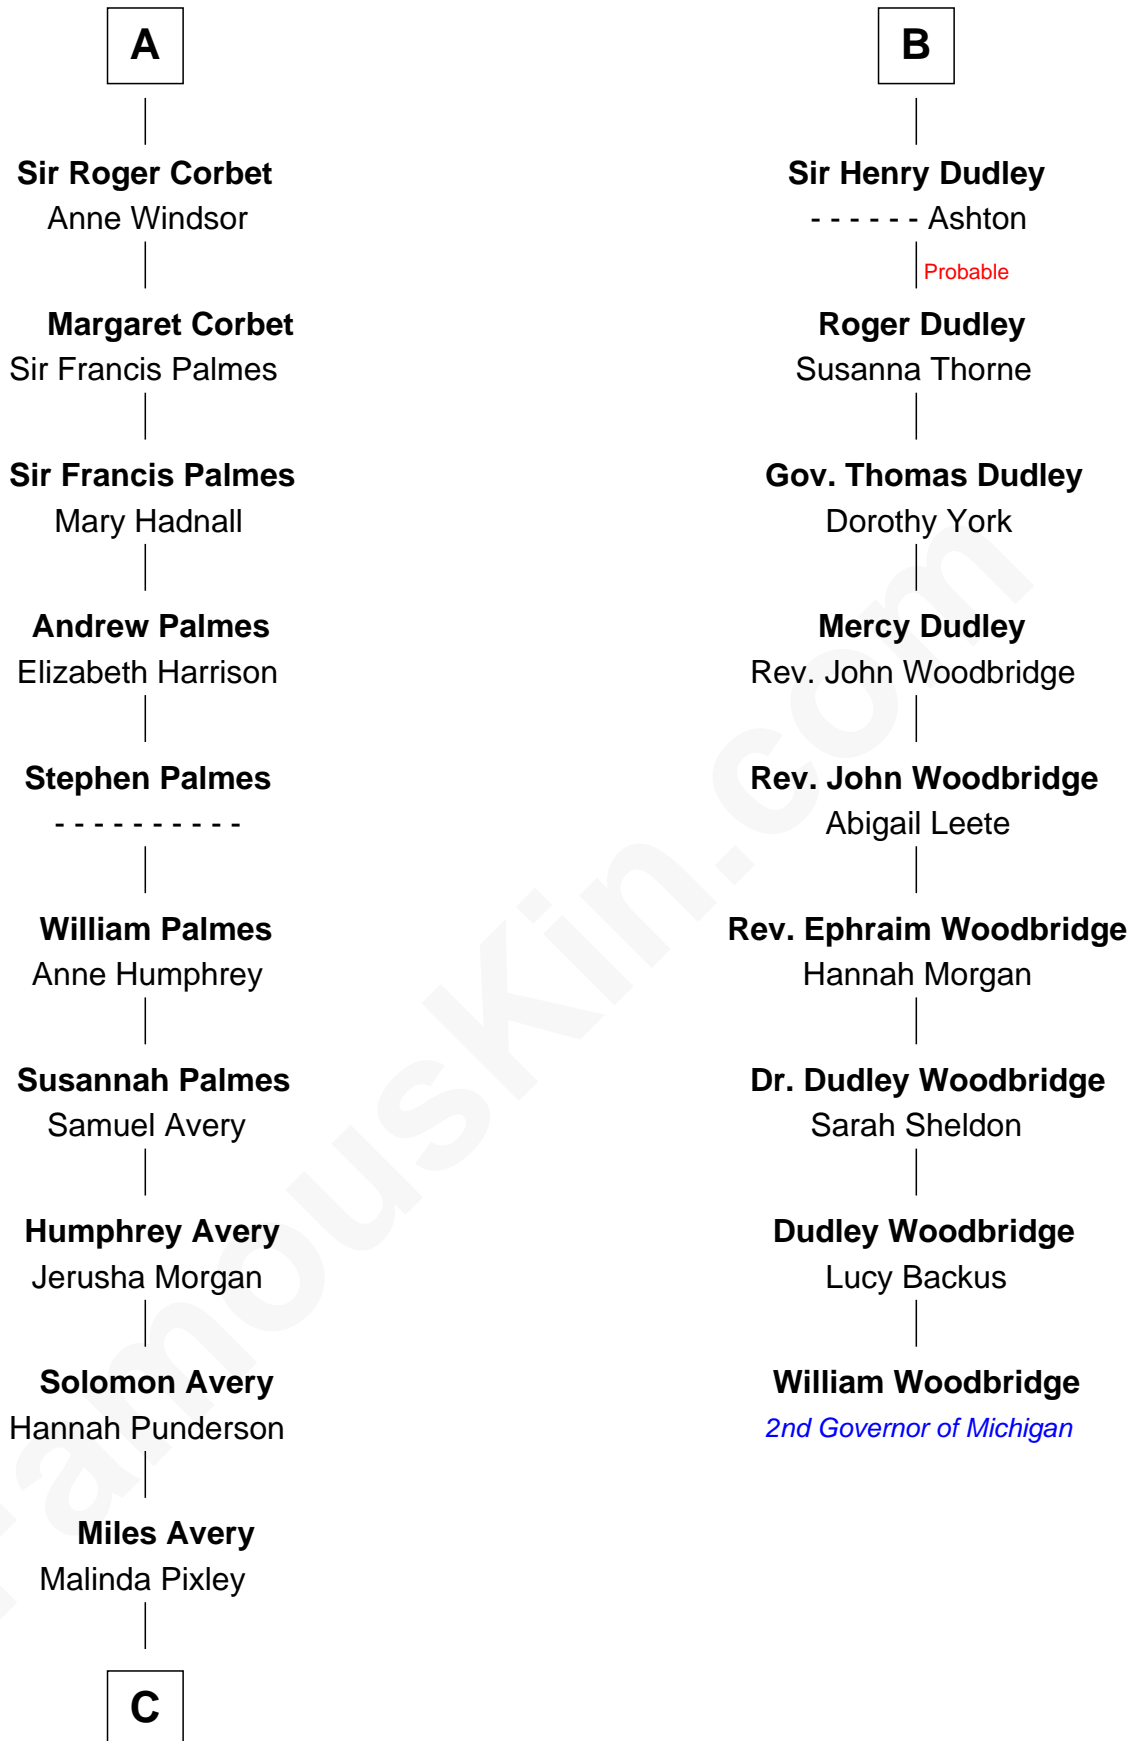

# FamousKin.com Relationship Chart of

**John D. Rockefeller**

*Founder of the Standard Oil Company*

15th cousin 4 times removed of

**William Woodbridge**

*2nd Governor of Michigan*

**C**

—  
**Lucy Avery**

Godfrey Lewis Rockefeller

—  
**William Avery Rockefeller**

Eliza Davison

—  
**John D. Rockefeller**

*Founder of the Standard Oil Company*

FamousKin.com