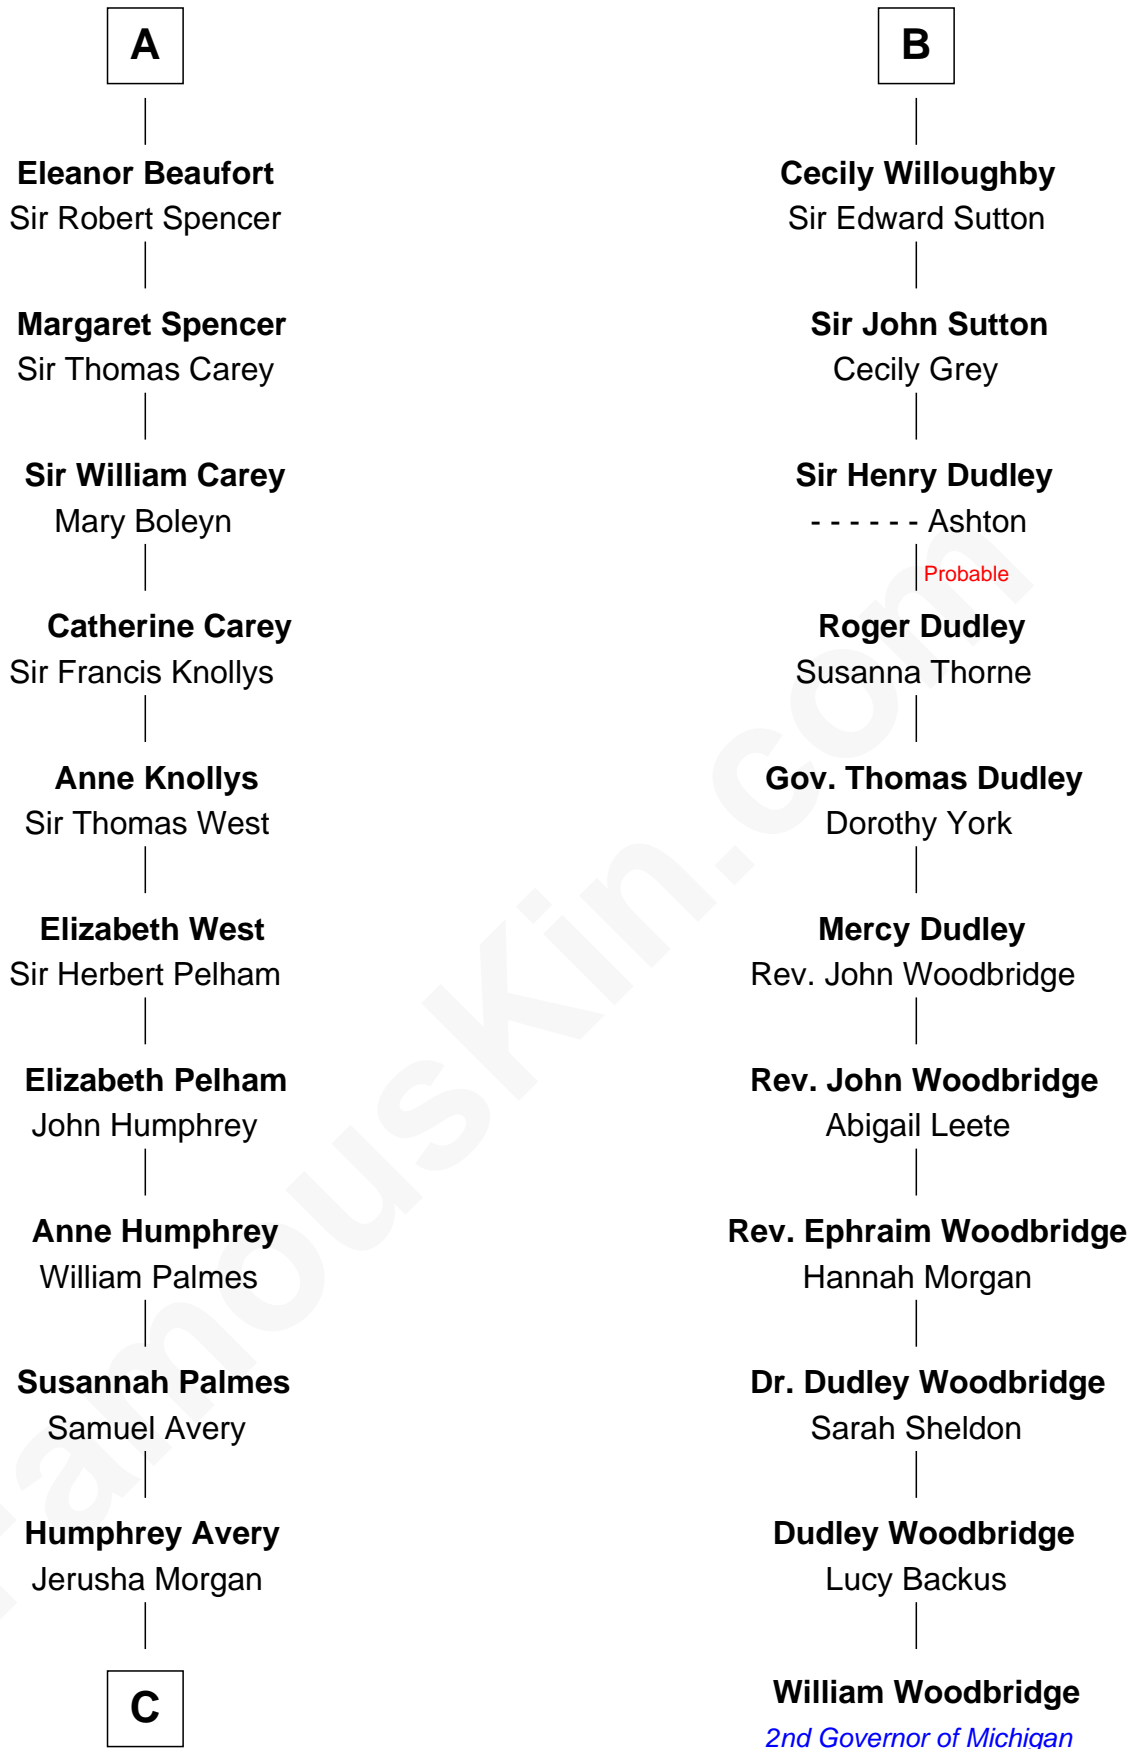

FamousKin.com Relationship Chart of

John D. Rockefeller

Founder of the Standard Oil Company

17th cousin 4 times removed of

William Woodbridge

2nd Governor of Michigan

Roger Mortimer
Maud de Braose

Sir Edmund Mortimer
Margaret de Fiennes

Roger de Mortimer
Joan de Geneville

Margaret de Mortimer
Thomas de Berkeley

Maurice de Berkeley
Elizabeth le Despencer

Thomas de Berkeley
Margaret de Lisle

Elizabeth de Berkeley
Richard de Beauchamp

Eleanor Beauchamp
Edmund Beaufort

A

Sir Edmund Mortimer
Margaret de Fiennes

Iseult de Mortimer
Sir Hugh I de Audley

Alice de Audley
Sir Ralph de Neville

Sir John de Neville
Maude de Percy

Sir Ralph Neville
Joan Beaufort

Katherine Neville
Sir Thomas Strangeways

Joan Strangeways
Sir William Willoughby

B

C

—
Solomon Avery
Hannah Punderson

—
Miles Avery
Malinda Pixley

—
Lucy Avery
Godfrey Lewis Rockefeller

—
William Avery Rockefeller
Eliza Davison

—
John D. Rockefeller
Founder of the Standard Oil Company