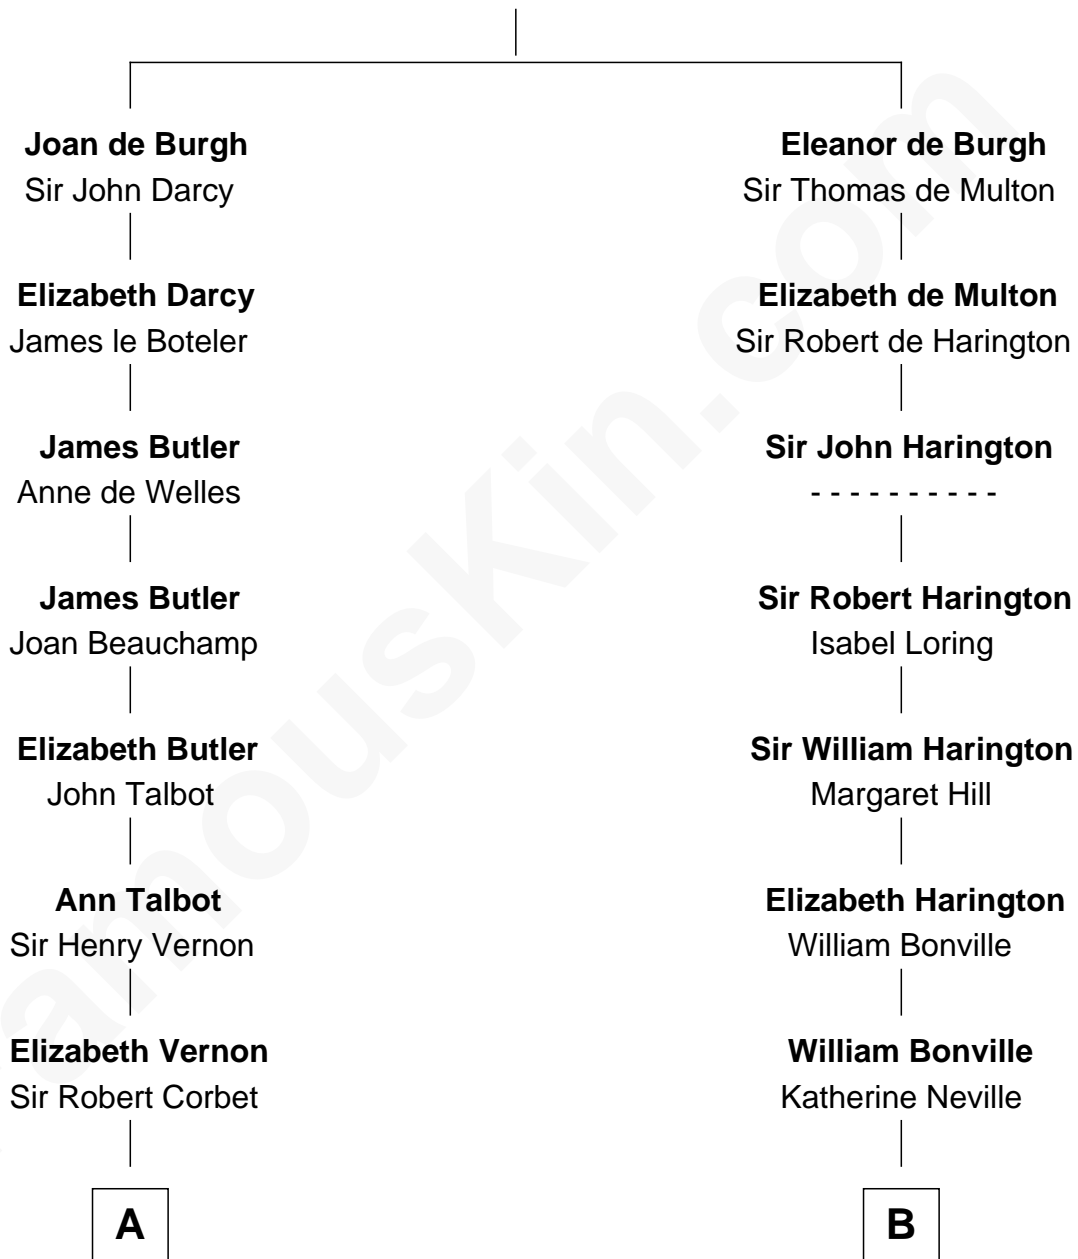

FamousKin.com Relationship Chart of

John D. Rockefeller

Founder of the Standard Oil Company

17th cousin 2 times removed of

William Woodbridge

2nd Governor of Michigan

Sir Richard de Burgh

Margaret - - - - -

C

—
Lucy Avery

Godfrey Lewis Rockefeller

—
William Avery Rockefeller

Eliza Davison

—
John D. Rockefeller

Founder of the Standard Oil Company

FamousKin.com