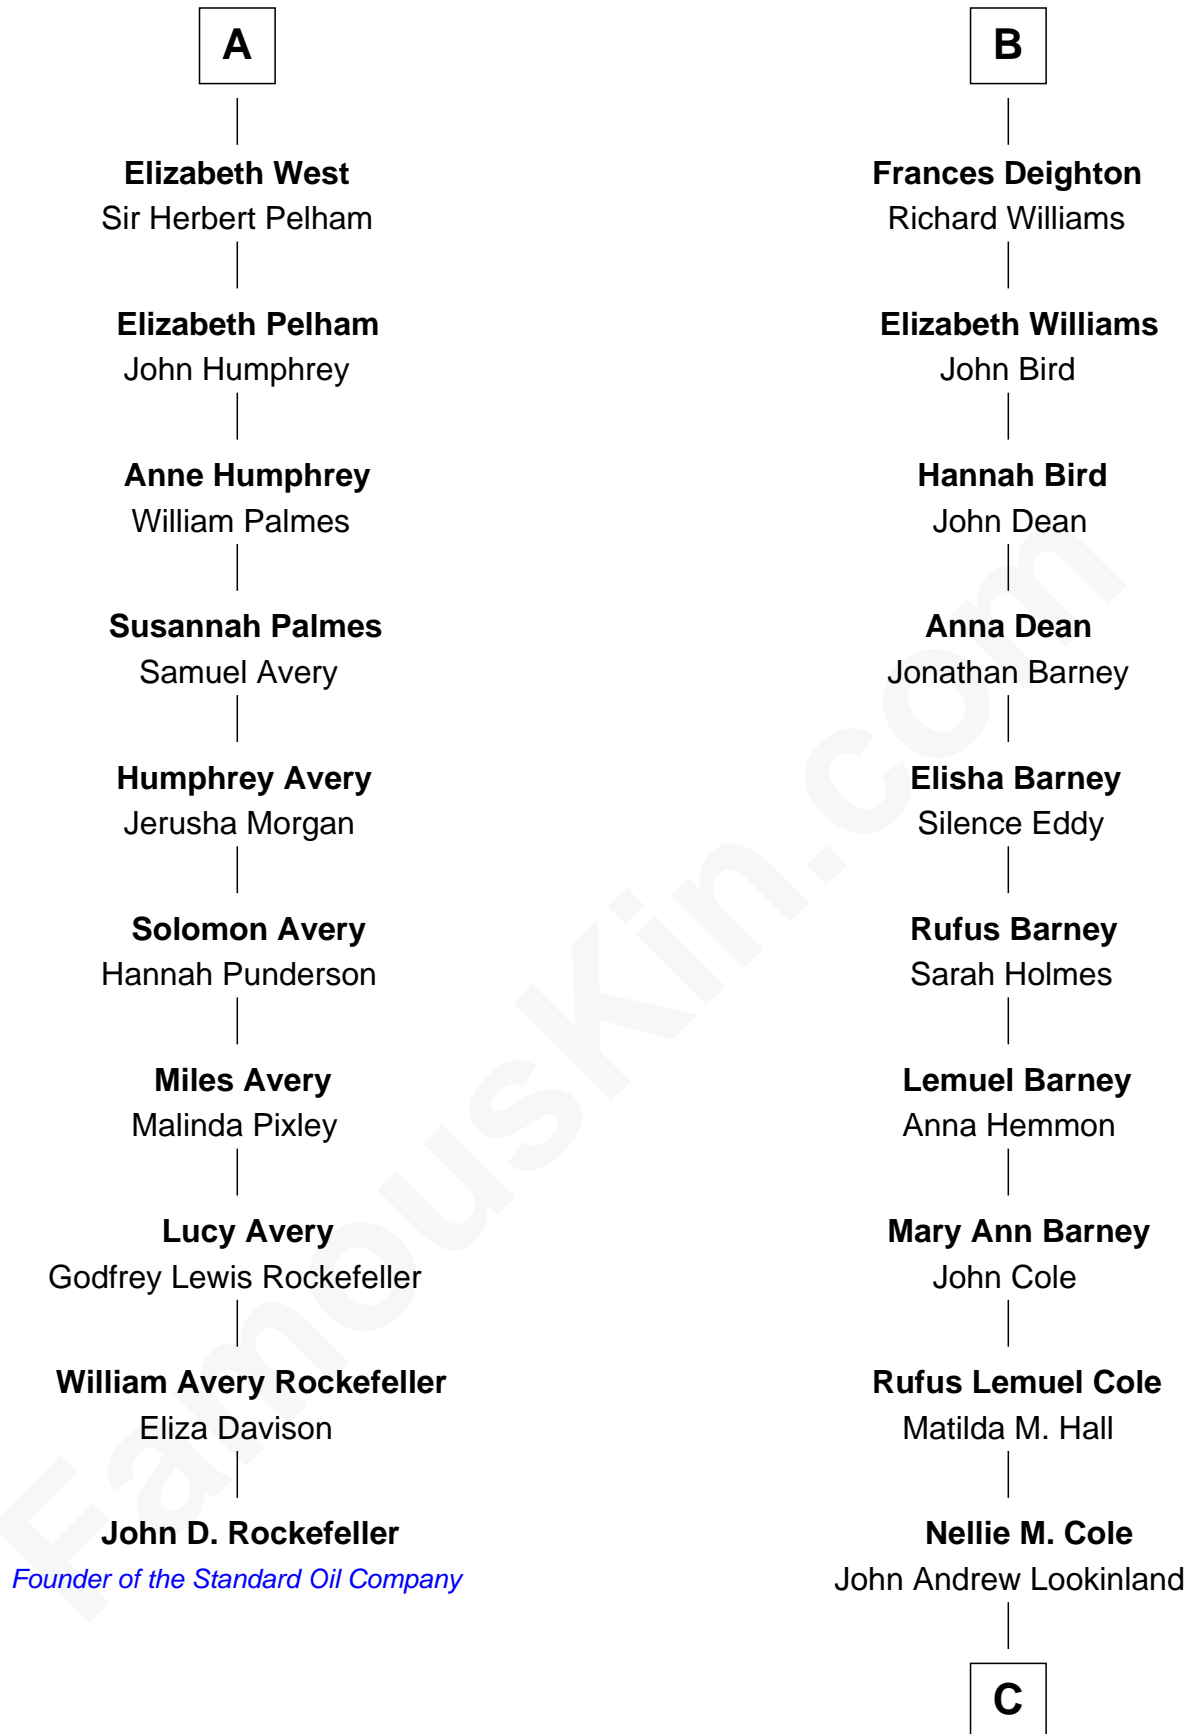

# FamousKin.com Relationship Chart of

**John D. Rockefeller**

*Founder of the Standard Oil Company*

16th cousin 3 times removed of

**Michael Lookinland**

*TV Actor*

**Katherine Pabenham**

*with husband*  
*Sir William Cheney*

Sir Richard de Beauchamp

**Elizabeth Tilney**  
Sir Thomas Howard

**Anne de Beauchamp**  
Sir Richard Lygon

**Elizabeth Howard**  
Thomas Boleyn

**Sir Richard Lygon**  
Margaret Greville

**Mary Boleyn**  
Sir William Carey

**Henry Lygon**  
Elizabeth Berkeley

**Catherine Carey**  
Sir Francis Knollys

**Elizabeth Lygon**  
Edward Bassett

**Anne Knollys**  
Sir Thomas West

**Jane Bassett**  
John Deighton

**A**

**B**

**C**

**Orrin Paul Lookinland**

Madeline Tait

**Paul Russell Lookinland**

Karen Ruth McKinney

**Michael Lookinland**

*TV Actor*

FamousKin.com