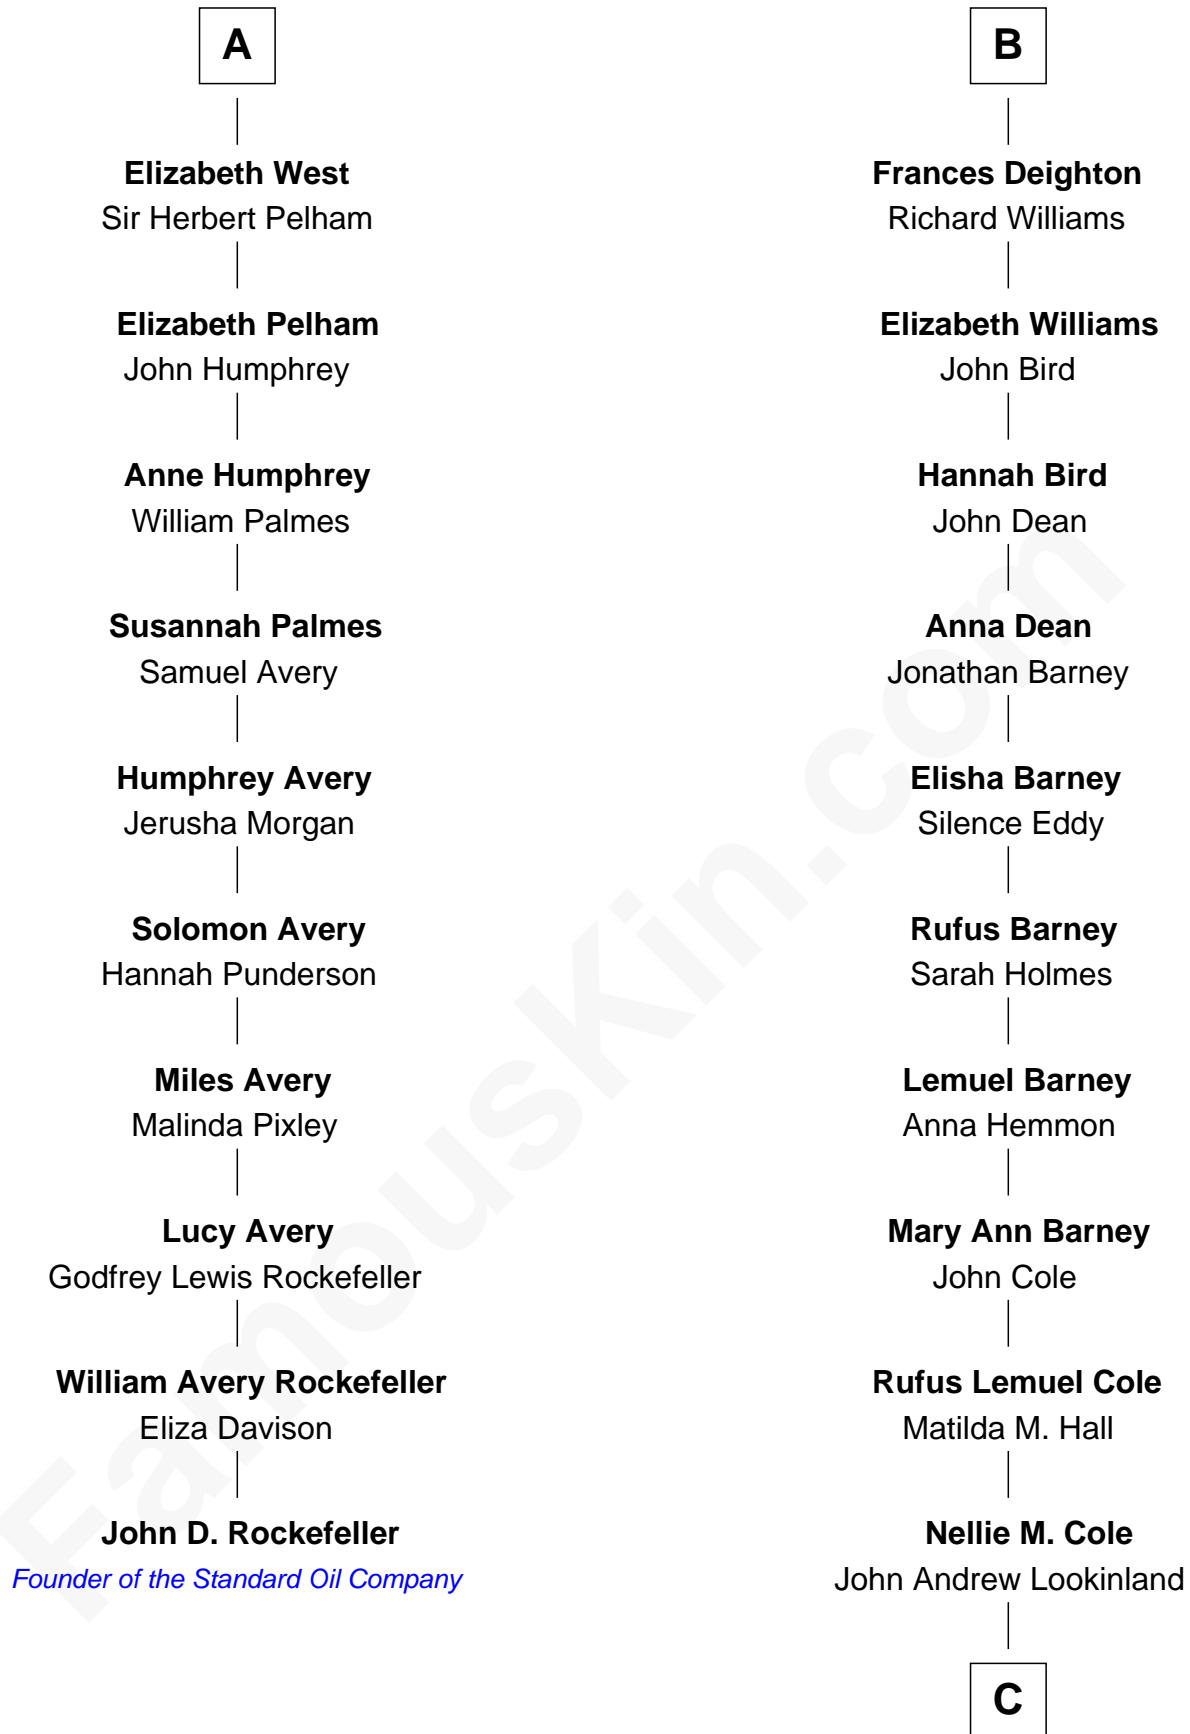

FamousKin.com Relationship Chart of

John D. Rockefeller

Founder of the Standard Oil Company

16th cousin 3 times removed of

Michael Lookinland

TV Actor

Sir Thomas Mowbray

Elizabeth Fitzalan

C

Orrin Paul Lookinland

Madeline Tait

Paul Russell Lookinland

Karen Ruth McKinney

Michael Lookinland

TV Actor

FamousKin.com