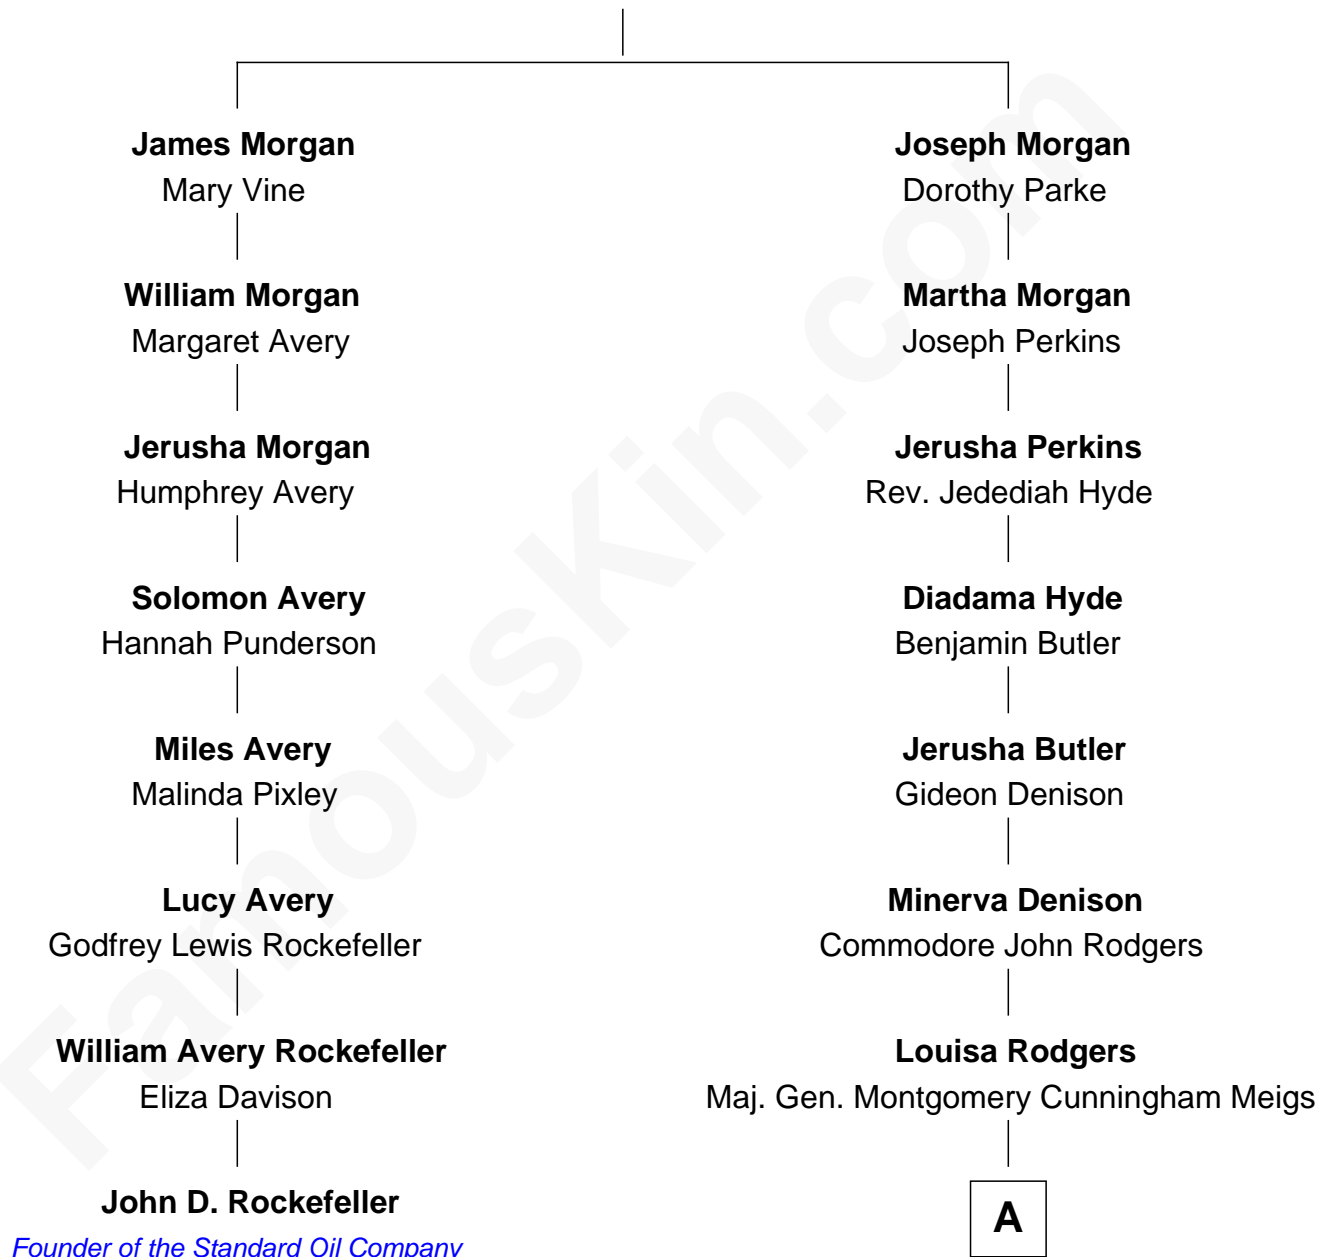

# FamousKin.com Relationship Chart of

**John D. Rockefeller**

*Founder of the Standard Oil Company*

7th cousin 4 times removed of

**Parker Stevenson**

*TV and Movie Actor*

**James Morgan**

Margery Hill

**A**

**Mary Montgomery Meigs**  
Col. Joseph Hancock Taylor

**Evelyn Taylor**  
Eli Kirk Price

**Philip Price**  
Sarah Meade Harrison

**Sarah Meade Price**  
Richard Stevenson Parker

**Parker Stevenson**  
*TV and Movie Actor*