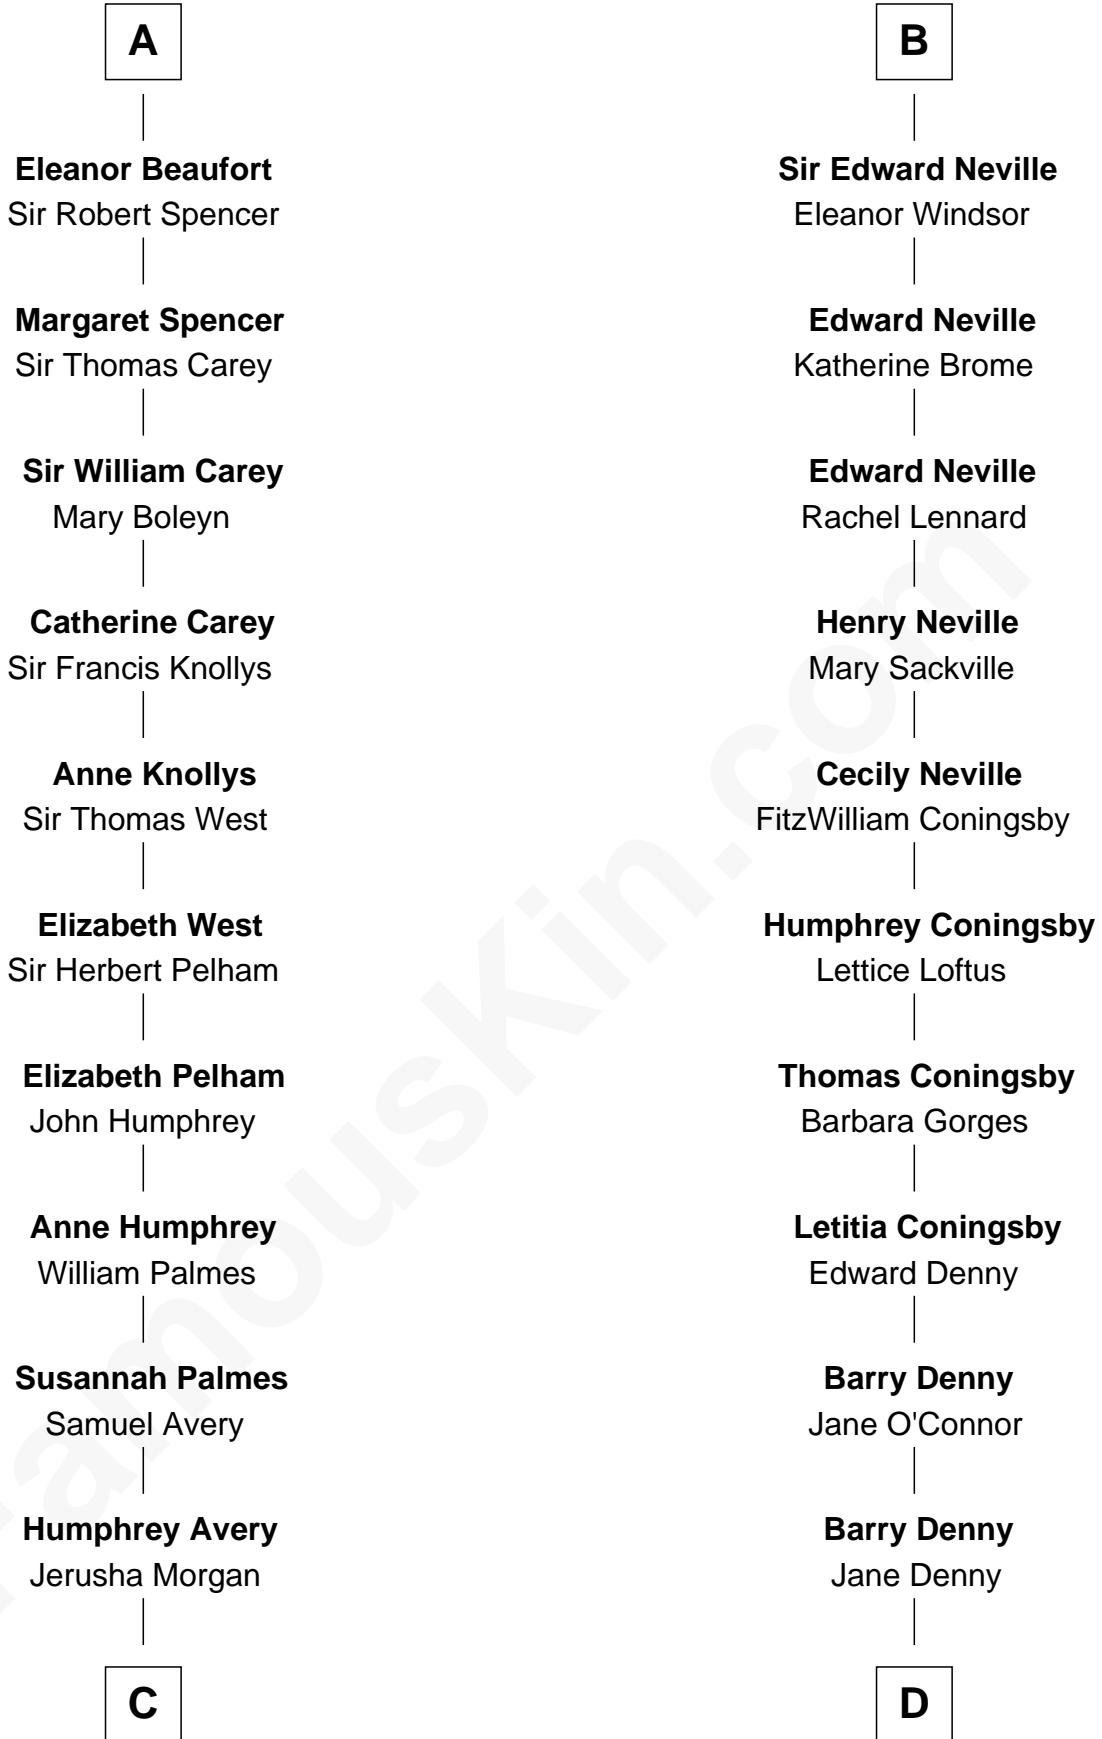

FamousKin.com Relationship Chart of

John D. Rockefeller

Founder of the Standard Oil Company

21st cousin of

Anthony West

Novelist and writer for the New Yorker

Roger Mortimer
Maud de Braose

Sir Edmund Mortimer
Margaret de Fiennes

Roger de Mortimer
Joan de Geneville

Margaret de Mortimer
Thomas de Berkeley

Maurice de Berkeley
Elizabeth le Despencer

Thomas de Berkeley
Margaret de Lisle

Elizabeth de Berkeley
Richard de Beauchamp

Eleanor Beauchamp
Edmund Beaufort

A

Sir Edmund Mortimer
Margaret de Fiennes

Iseult de Mortimer
Sir Hugh I de Audley

Alice de Audley
Sir Ralph de Neville

Sir John de Neville
Maude de Percy

Sir Ralph Neville
Joan Beaufort

Sir Edward Neville
Elizabeth de Beauchamp

Sir George Neville
Margaret Fenne

B

C

Solomon Avery
Hannah Punderson

Miles Avery
Malinda Pixley

Lucy Avery
Godfrey Lewis Rockefeller

William Avery Rockefeller
Eliza Davison

John D. Rockefeller
Founder of the Standard Oil Company