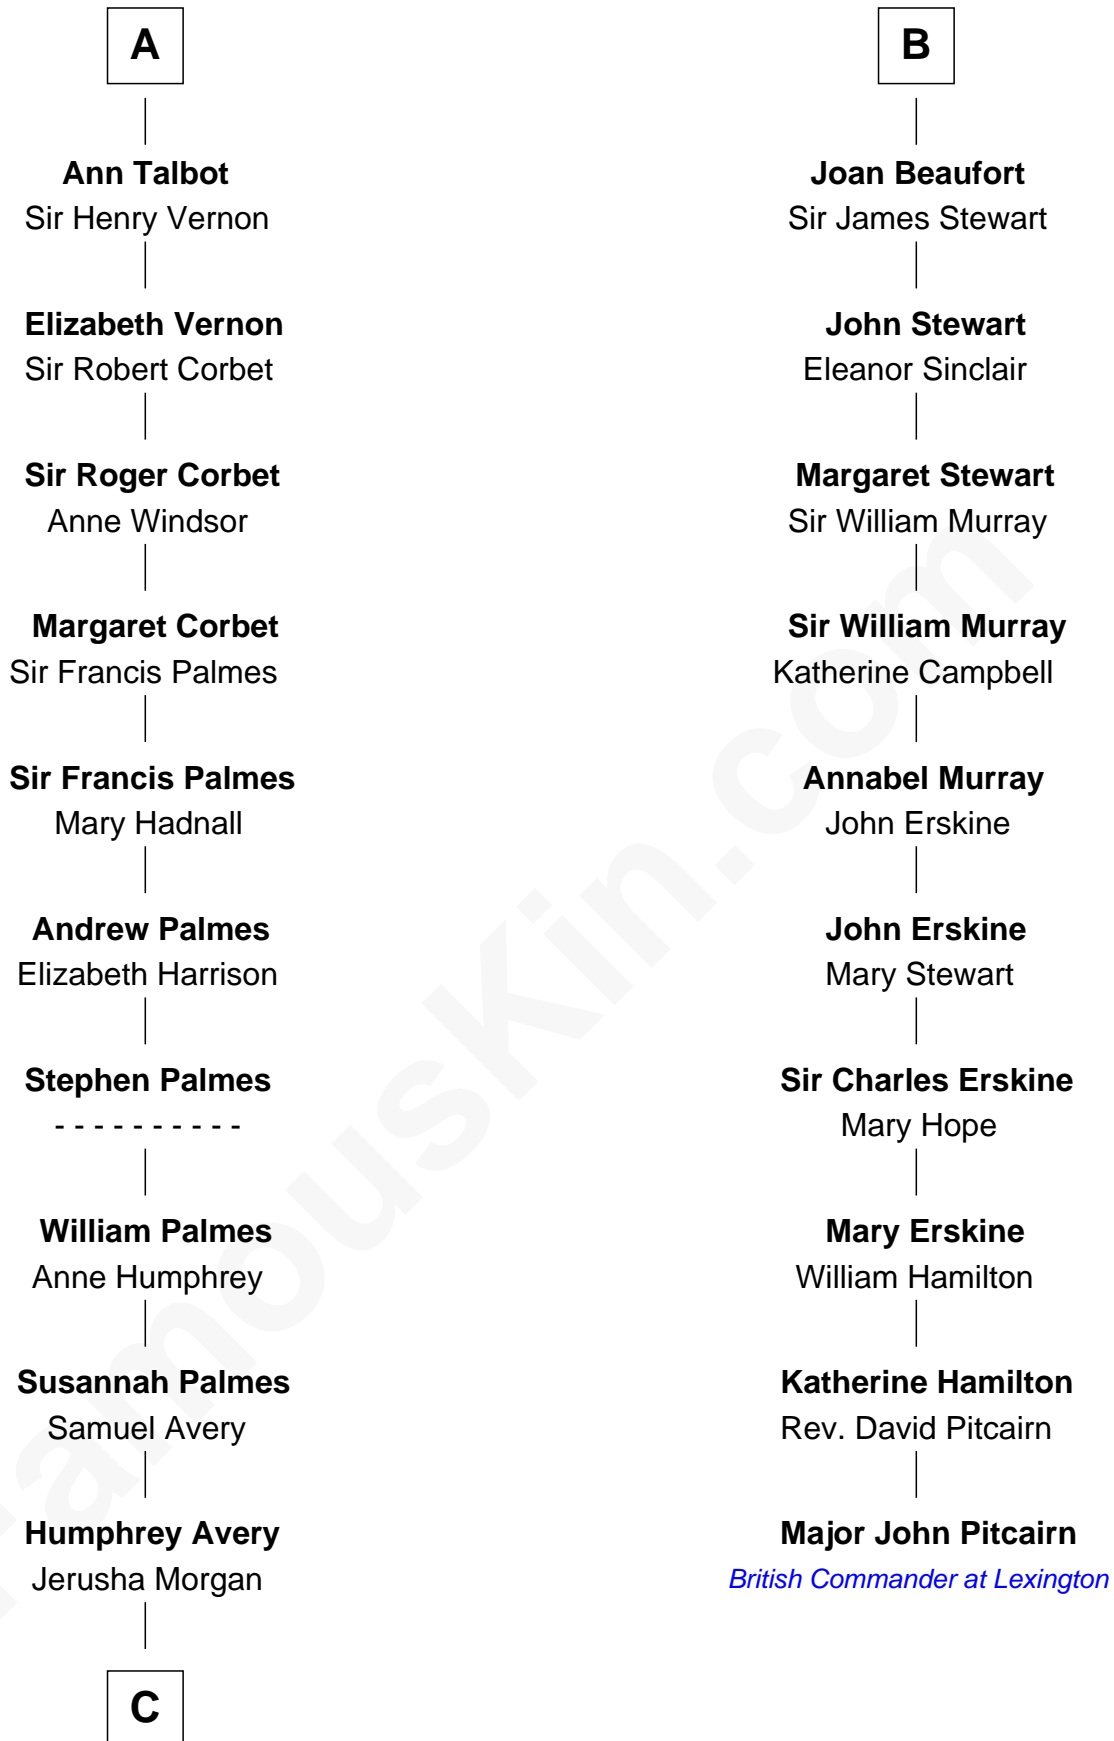

FamousKin.com Relationship Chart of

John D. Rockefeller

Founder of the Standard Oil Company

16th cousin 5 times removed of

Major John Pitcairn

British Commander at Battle of Lexington

C

—
Solomon Avery
Hannah Punderson

—
Miles Avery
Malinda Pixley

—
Lucy Avery
Godfrey Lewis Rockefeller

—
William Avery Rockefeller
Eliza Davison

—
John D. Rockefeller
Founder of the Standard Oil Company

FamousKin.com