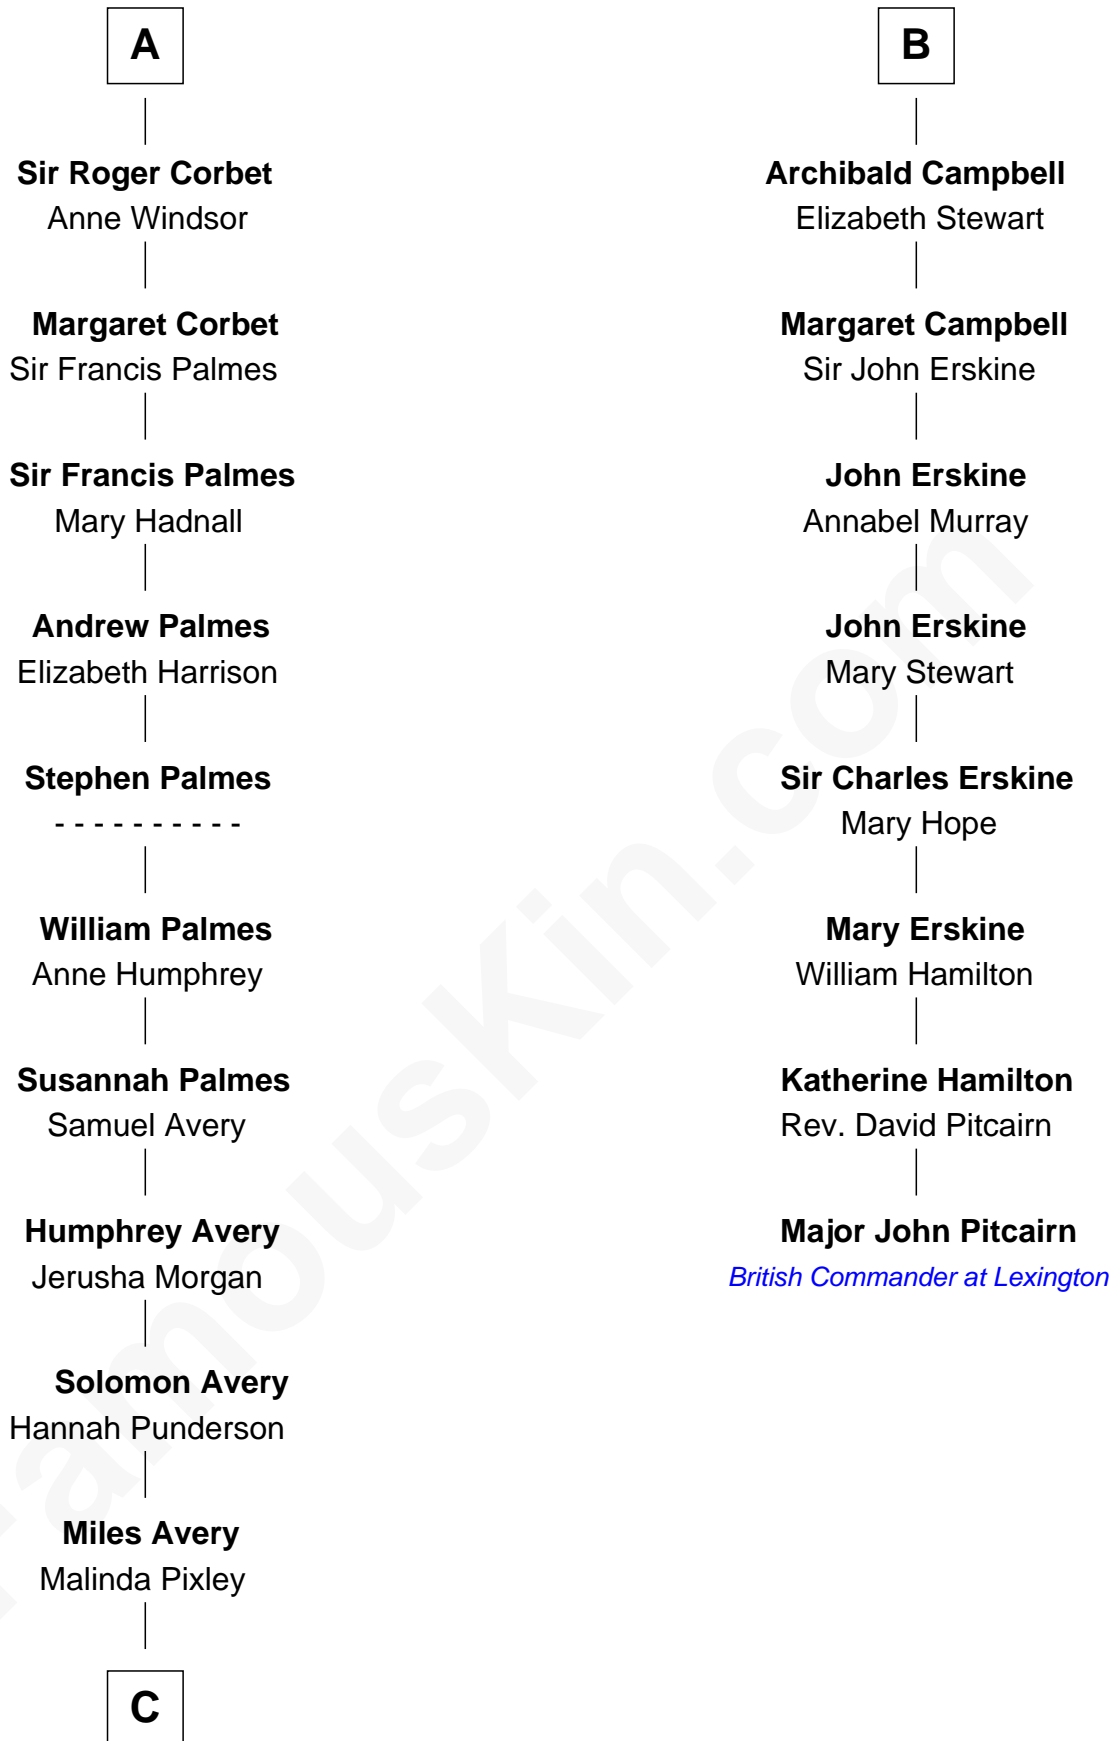

FamousKin.com Relationship Chart of

John D. Rockefeller

Founder of the Standard Oil Company

14th cousin 5 times removed of

Major John Pitcairn

British Commander at Battle of Lexington

Sir Richard de Burgh

Margaret - - - - -

C

—
Lucy Avery

Godfrey Lewis Rockefeller

—
William Avery Rockefeller

Eliza Davison

—
John D. Rockefeller

Founder of the Standard Oil Company

FamousKin.com