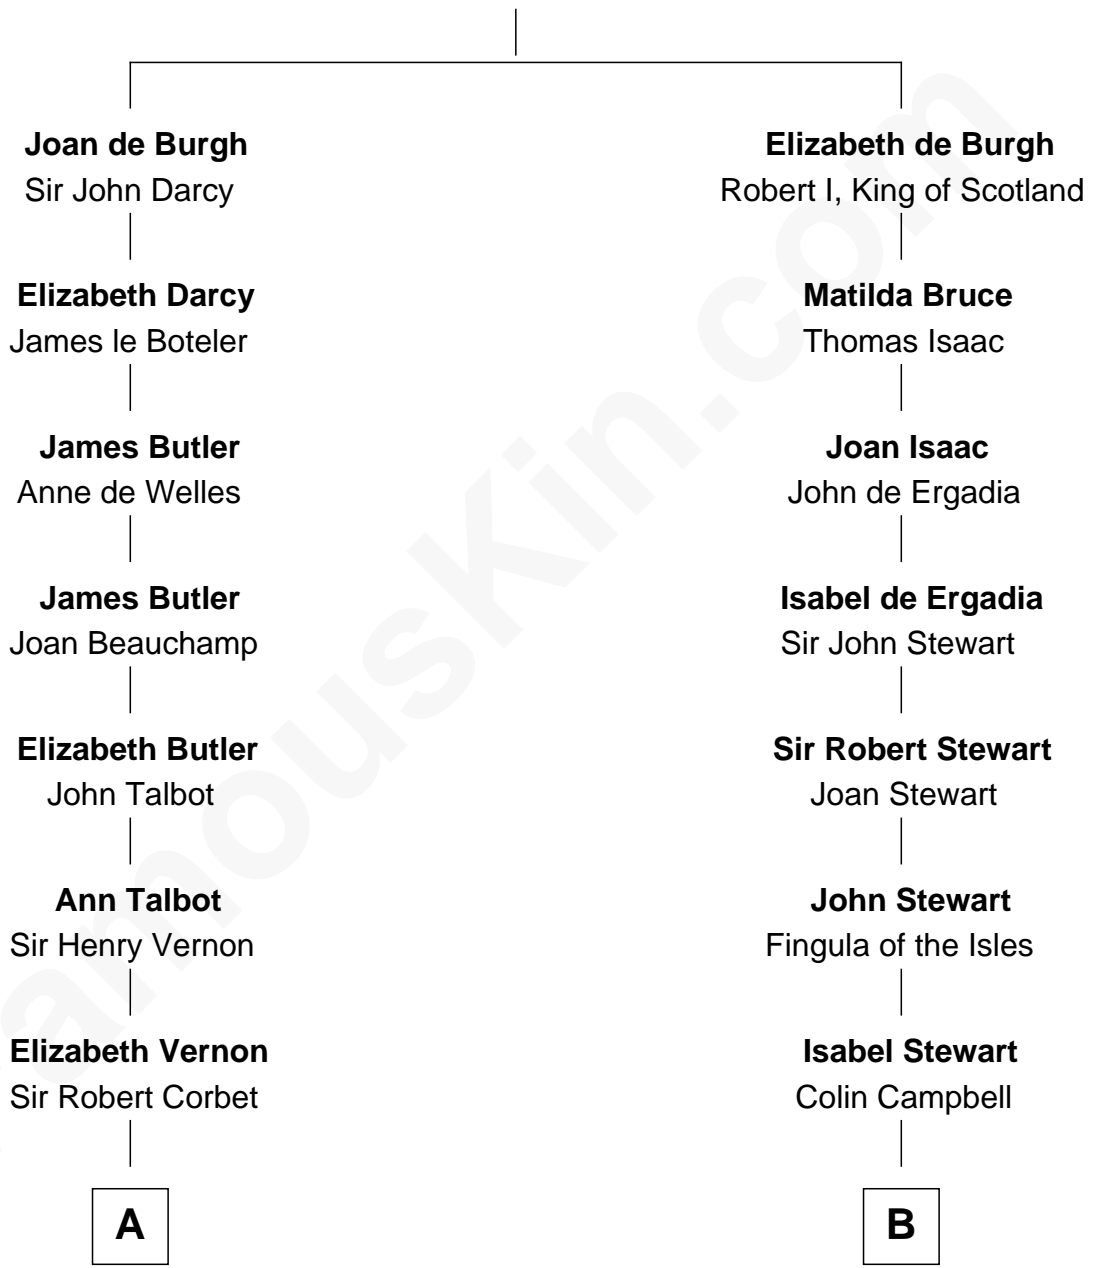

FamousKin.com Relationship Chart of

John D. Rockefeller

Founder of the Standard Oil Company

14th cousin 5 times removed of

Major John Pitcairn

British Commander at Battle of Lexington

Sir Richard de Burgh

Margaret - - - - -

C

—
Lucy Avery

Godfrey Lewis Rockefeller

—
William Avery Rockefeller

Eliza Davison

—
John D. Rockefeller

Founder of the Standard Oil Company

FamousKin.com