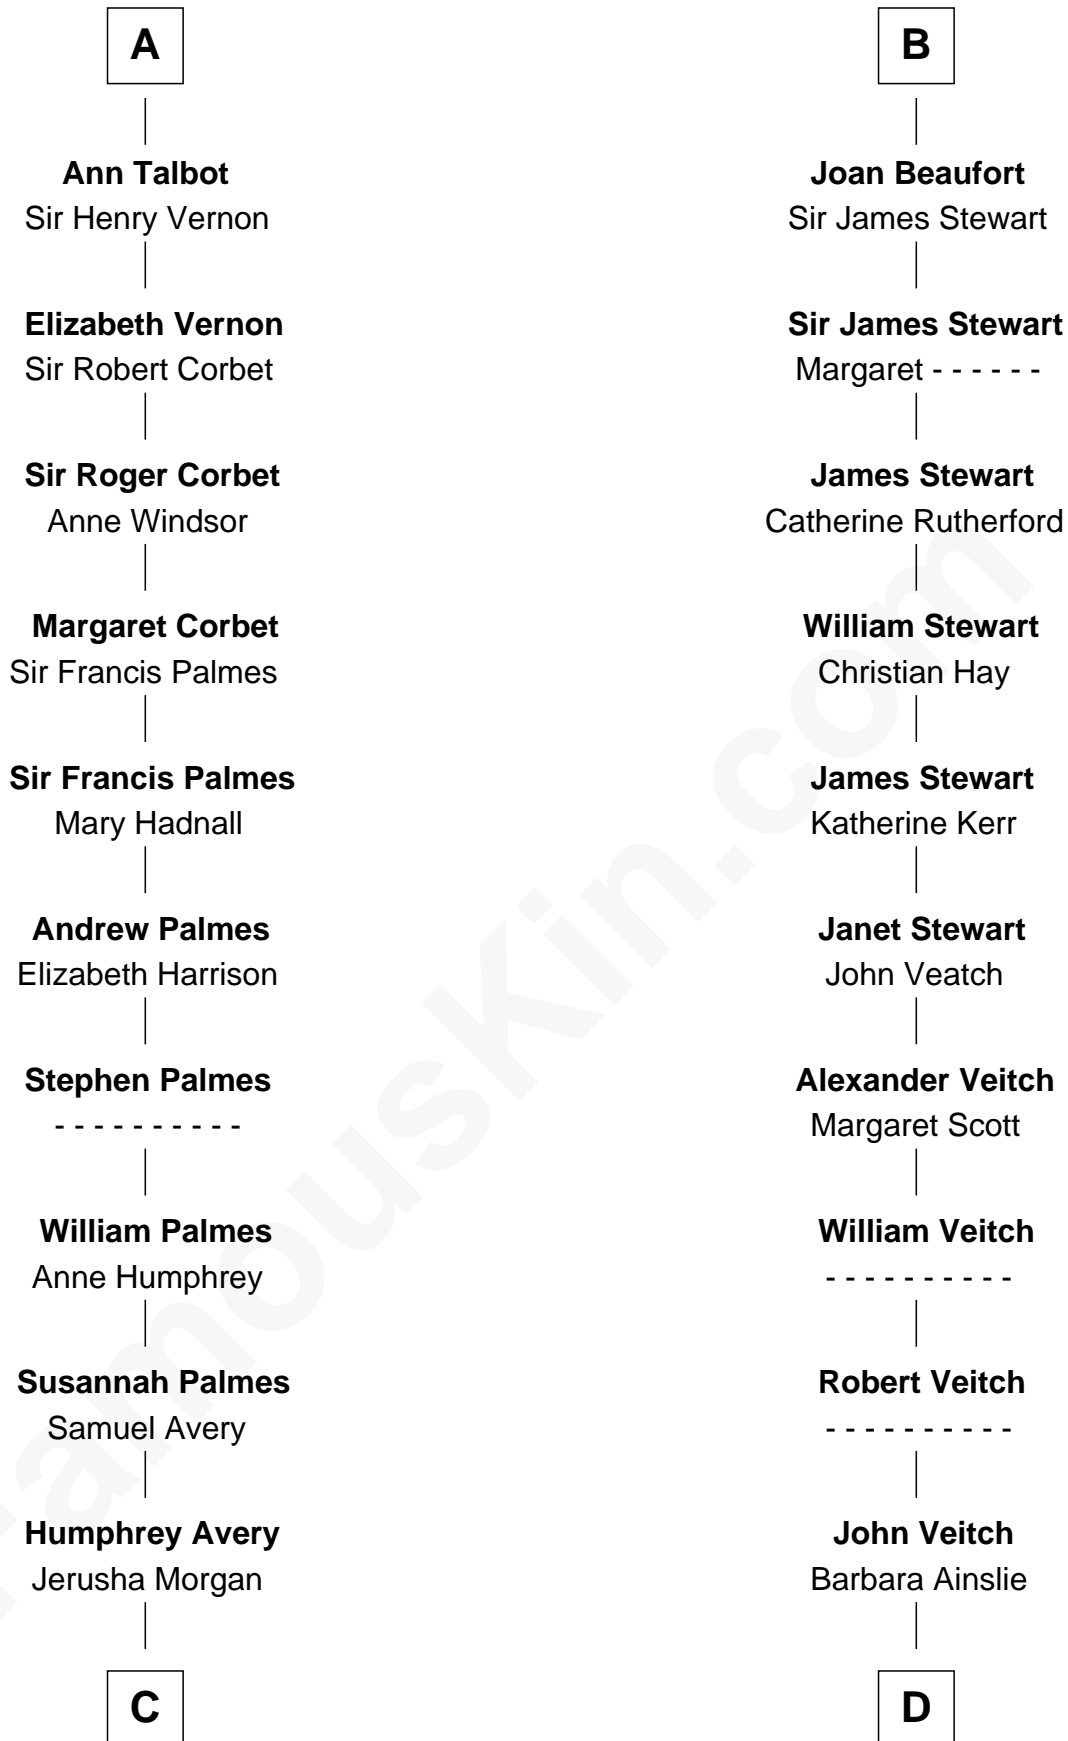

FamousKin.com Relationship Chart of

John D. Rockefeller

Founder of the Standard Oil Company

20th cousin 1 time removed of

Noel Coward

Playwright, Actor, and Songwriter

Hugh le Bigod

Maud Marshal

C

Solomon Avery
Hannah Punderson

Miles Avery
Malinda Pixley

Lucy Avery
Godfrey Lewis Rockefeller

William Avery Rockefeller
Eliza Davison

John D. Rockefeller
Founder of the Standard Oil Company

D

Henry Veitch
Margaret Harrison

Henry Gordon Veitch
Mary Kathleen Synchron

Violet Agnes Veitch
Arthur Sabin Coward

Noel Coward
Playwright, Actor, and Songwriter