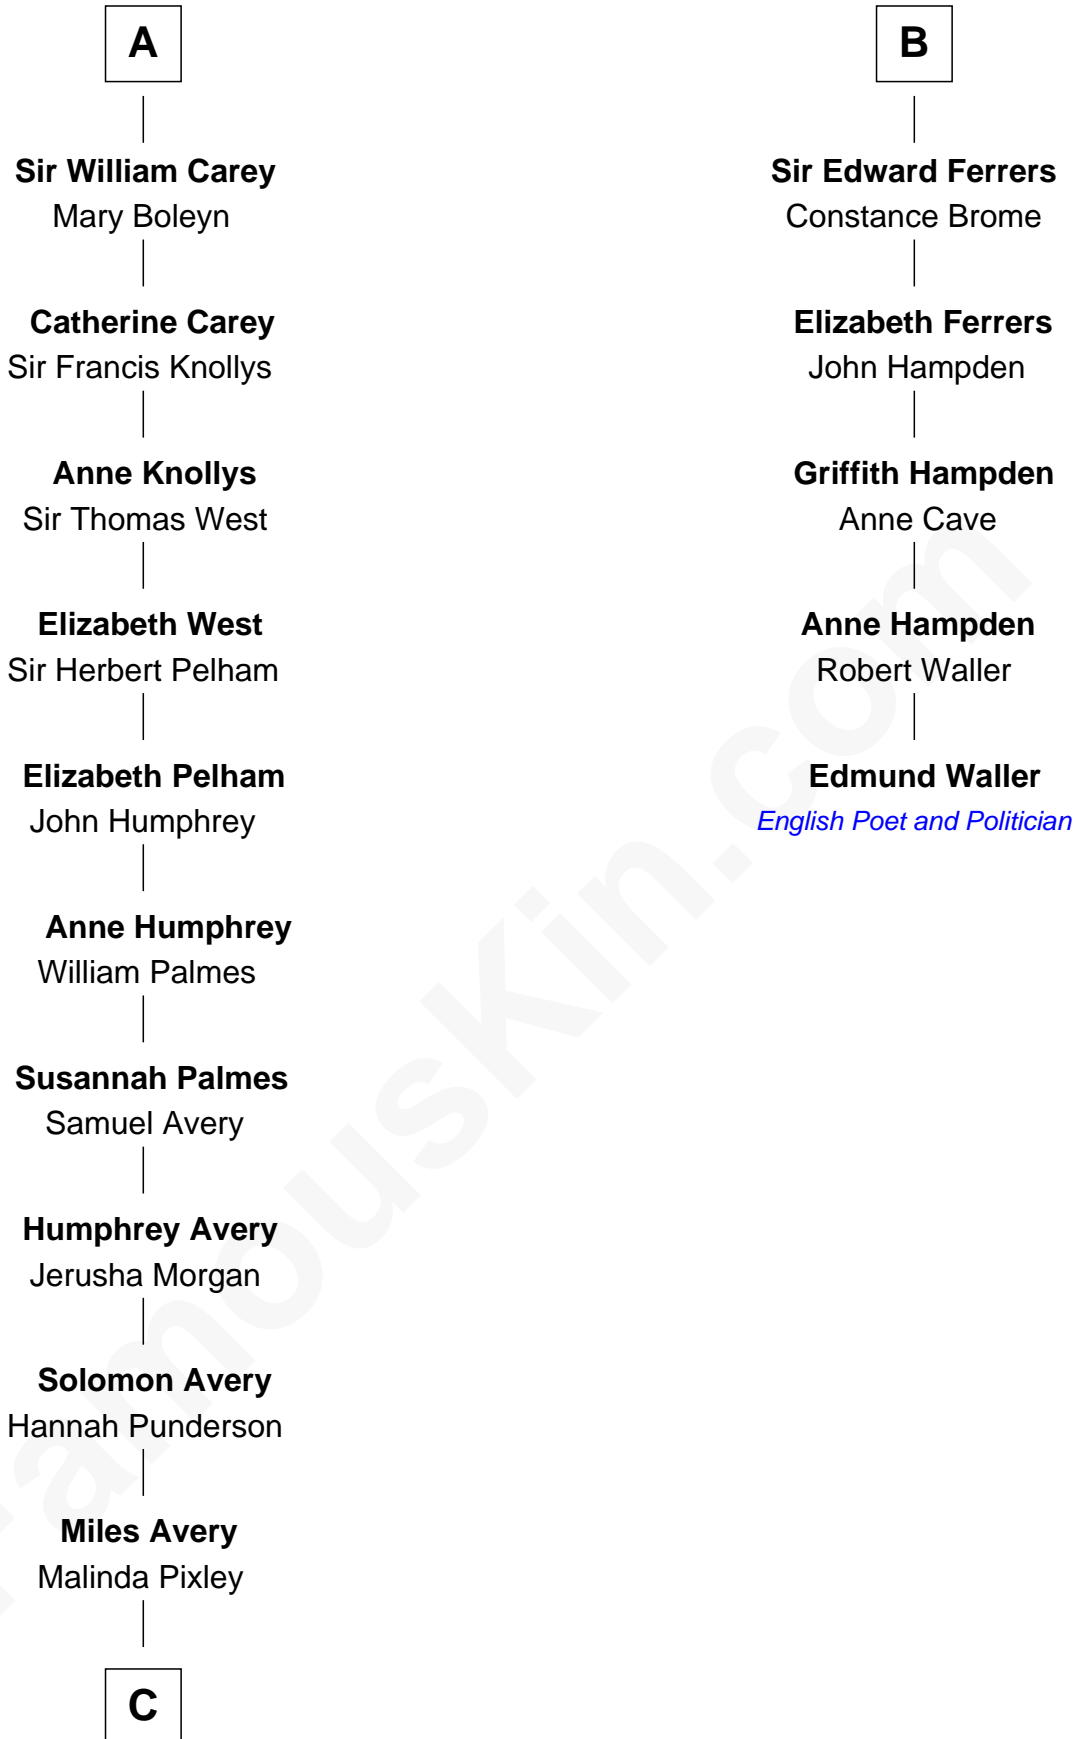

# FamousKin.com Relationship Chart of

**John D. Rockefeller**

*Founder of the Standard Oil Company*

11th cousin 8 times removed of

**Edmund Waller**

*English Poet and Politician*

**Sir Gilbert de Clare**

Joan of Acre

**C**

—  
**Lucy Avery**

Godfrey Lewis Rockefeller

—  
**William Avery Rockefeller**

Eliza Davison

—  
**John D. Rockefeller**

*Founder of the Standard Oil Company*

FamousKin.com