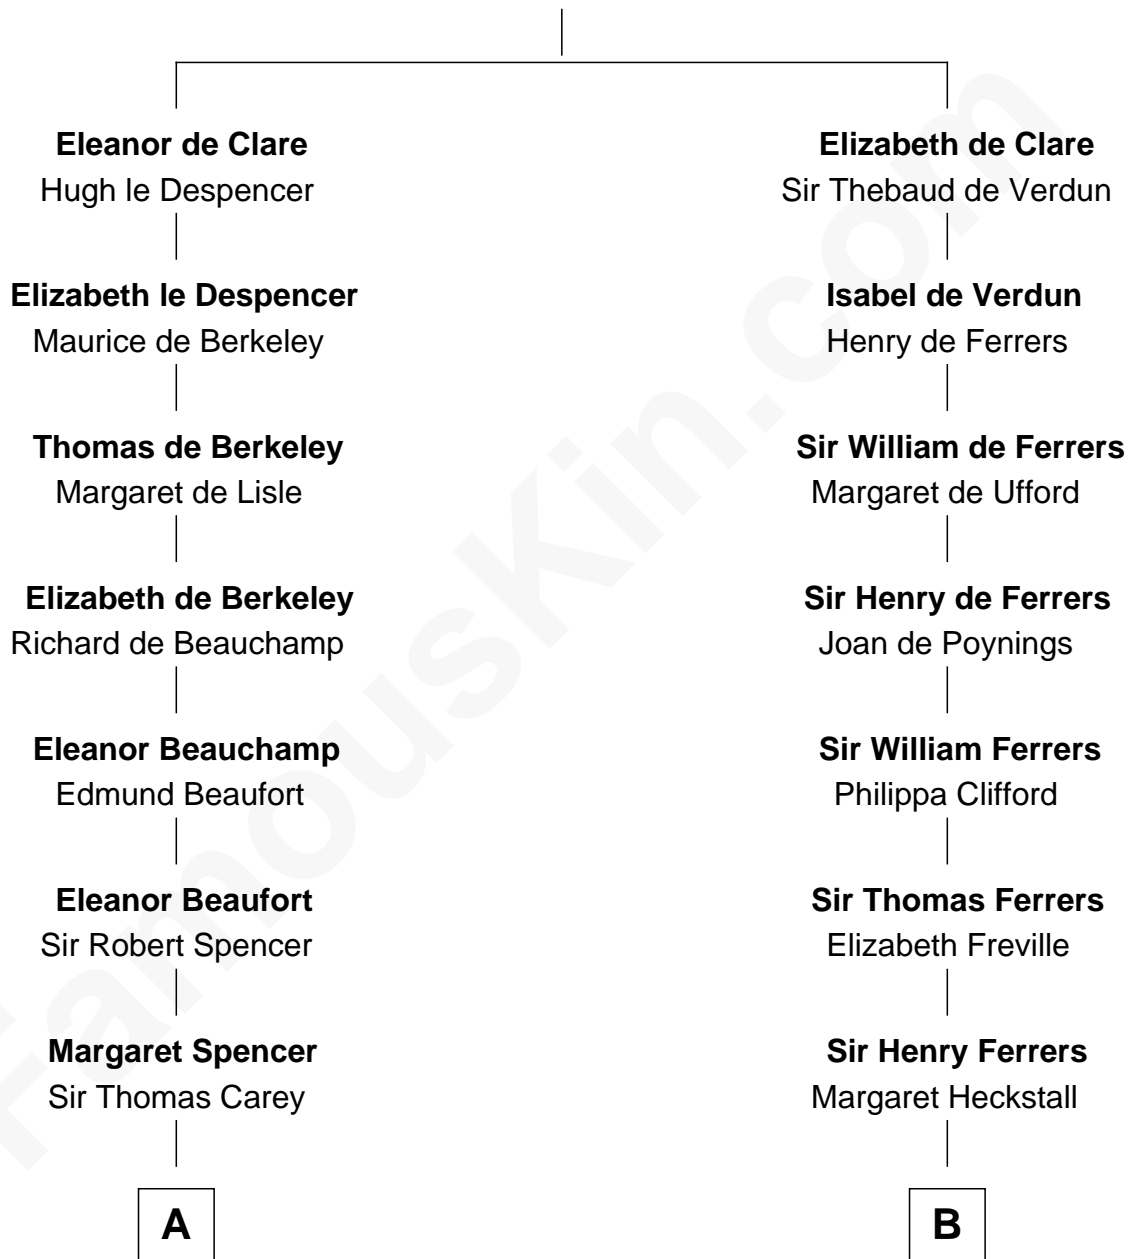

# FamousKin.com Relationship Chart of

**John D. Rockefeller**

*Founder of the Standard Oil Company*

11th cousin 8 times removed of

**Edmund Waller**

*English Poet and Politician*

**Sir Gilbert de Clare**

Joan of Acre

**C**

—  
**Lucy Avery**

Godfrey Lewis Rockefeller

—  
**William Avery Rockefeller**

Eliza Davison

—  
**John D. Rockefeller**

*Founder of the Standard Oil Company*

FamousKin.com