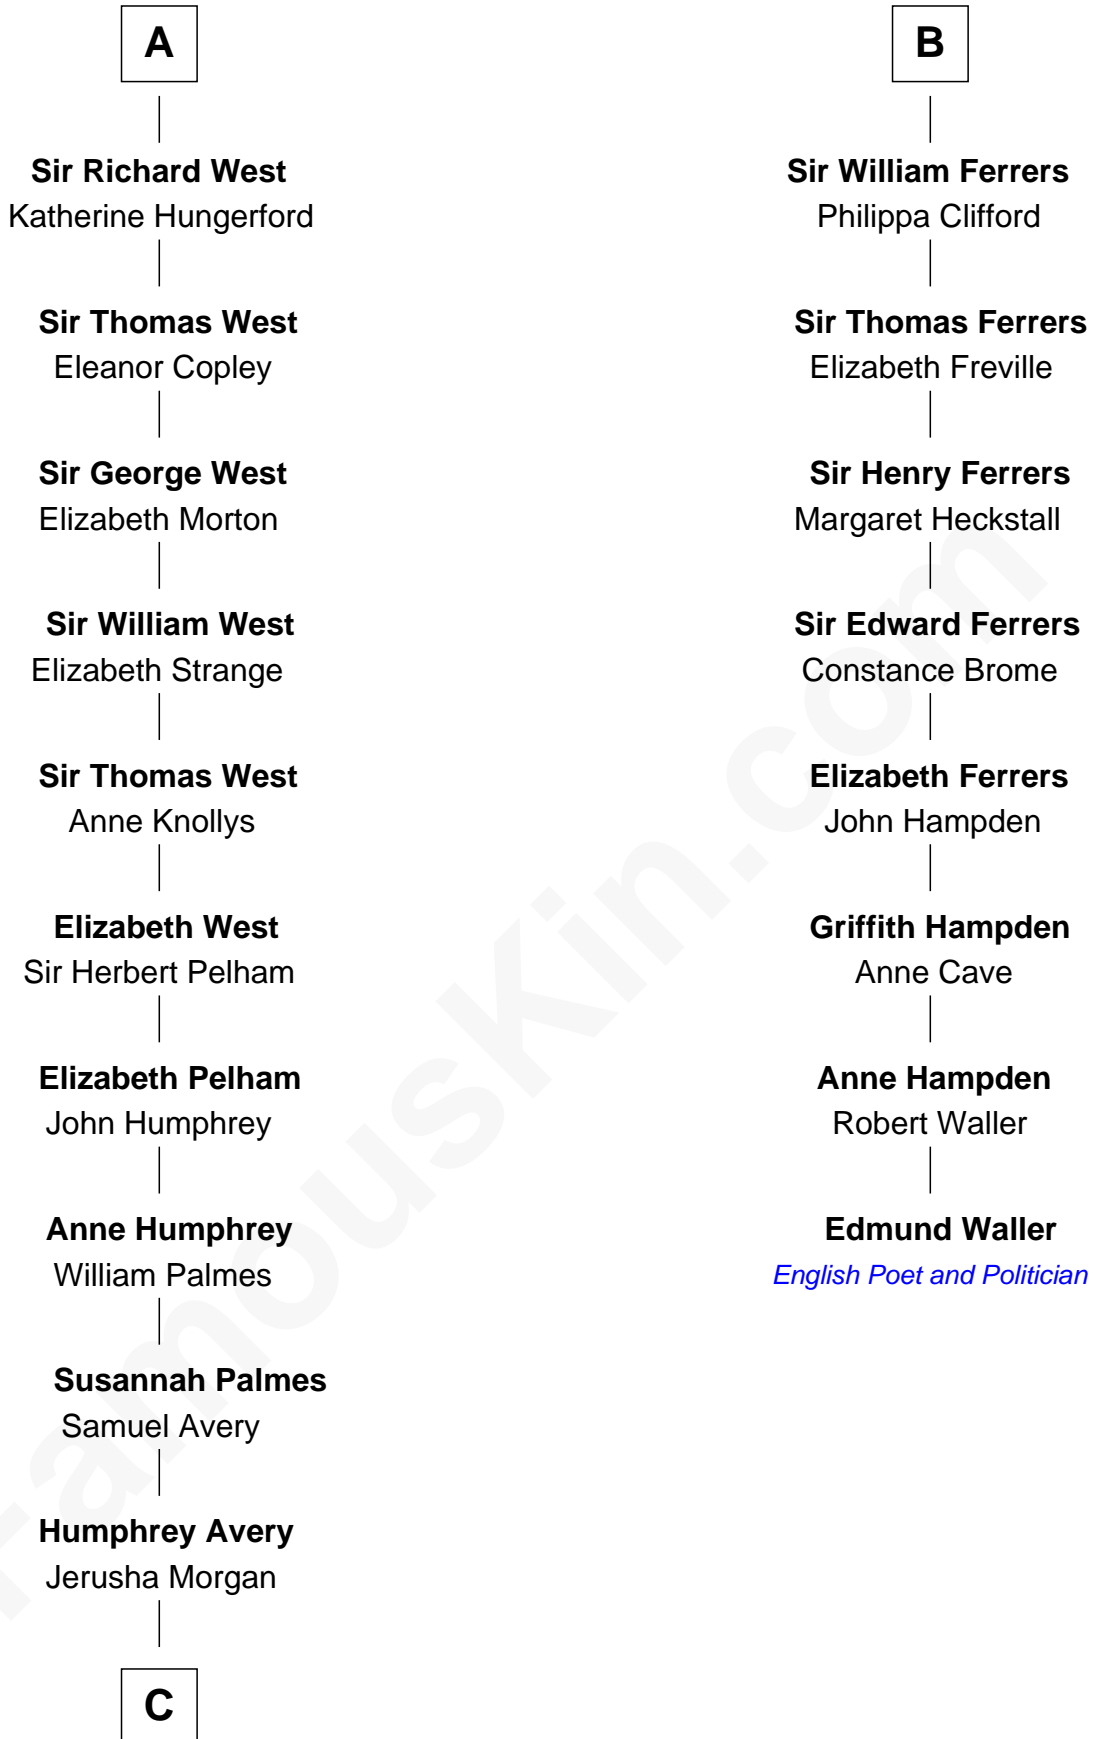

# FamousKin.com Relationship Chart of

**John D. Rockefeller**

*Founder of the Standard Oil Company*

14th cousin 7 times removed of

**Edmund Waller**

*English Poet and Politician*

**Ramon Berenguer IV of Provence**

Beatrice of Savoy

**Eleanor of Provence**  
Henry III, King of England

**Edmund Plantagenet**  
Blanche of Artois

**Henry Plantagenet**  
Maud de Chaworth

**Joan of Lancaster**  
John de Mowbray

**Eleanor Mowbray**  
Roger de la Warre

**Joan de la Warre**  
Sir Thomas West

**Sir Reynold West**  
Margaret Thorley

**A**

**Eleanor of Provence**  
Henry III, King of England

**Edward I, King of England**  
Eleanor of Castile

**Joan of Acre**  
Sir Gilbert de Clare

**Elizabeth de Clare**  
Sir Thebaud de Verdun

**Isabel de Verdun**  
Henry de Ferrers

**Sir William de Ferrers**  
Margaret de Ufford

**Sir Henry de Ferrers**  
Joan de Poynings

**B**

**C**

—  
**Solomon Avery**  
Hannah Punderson