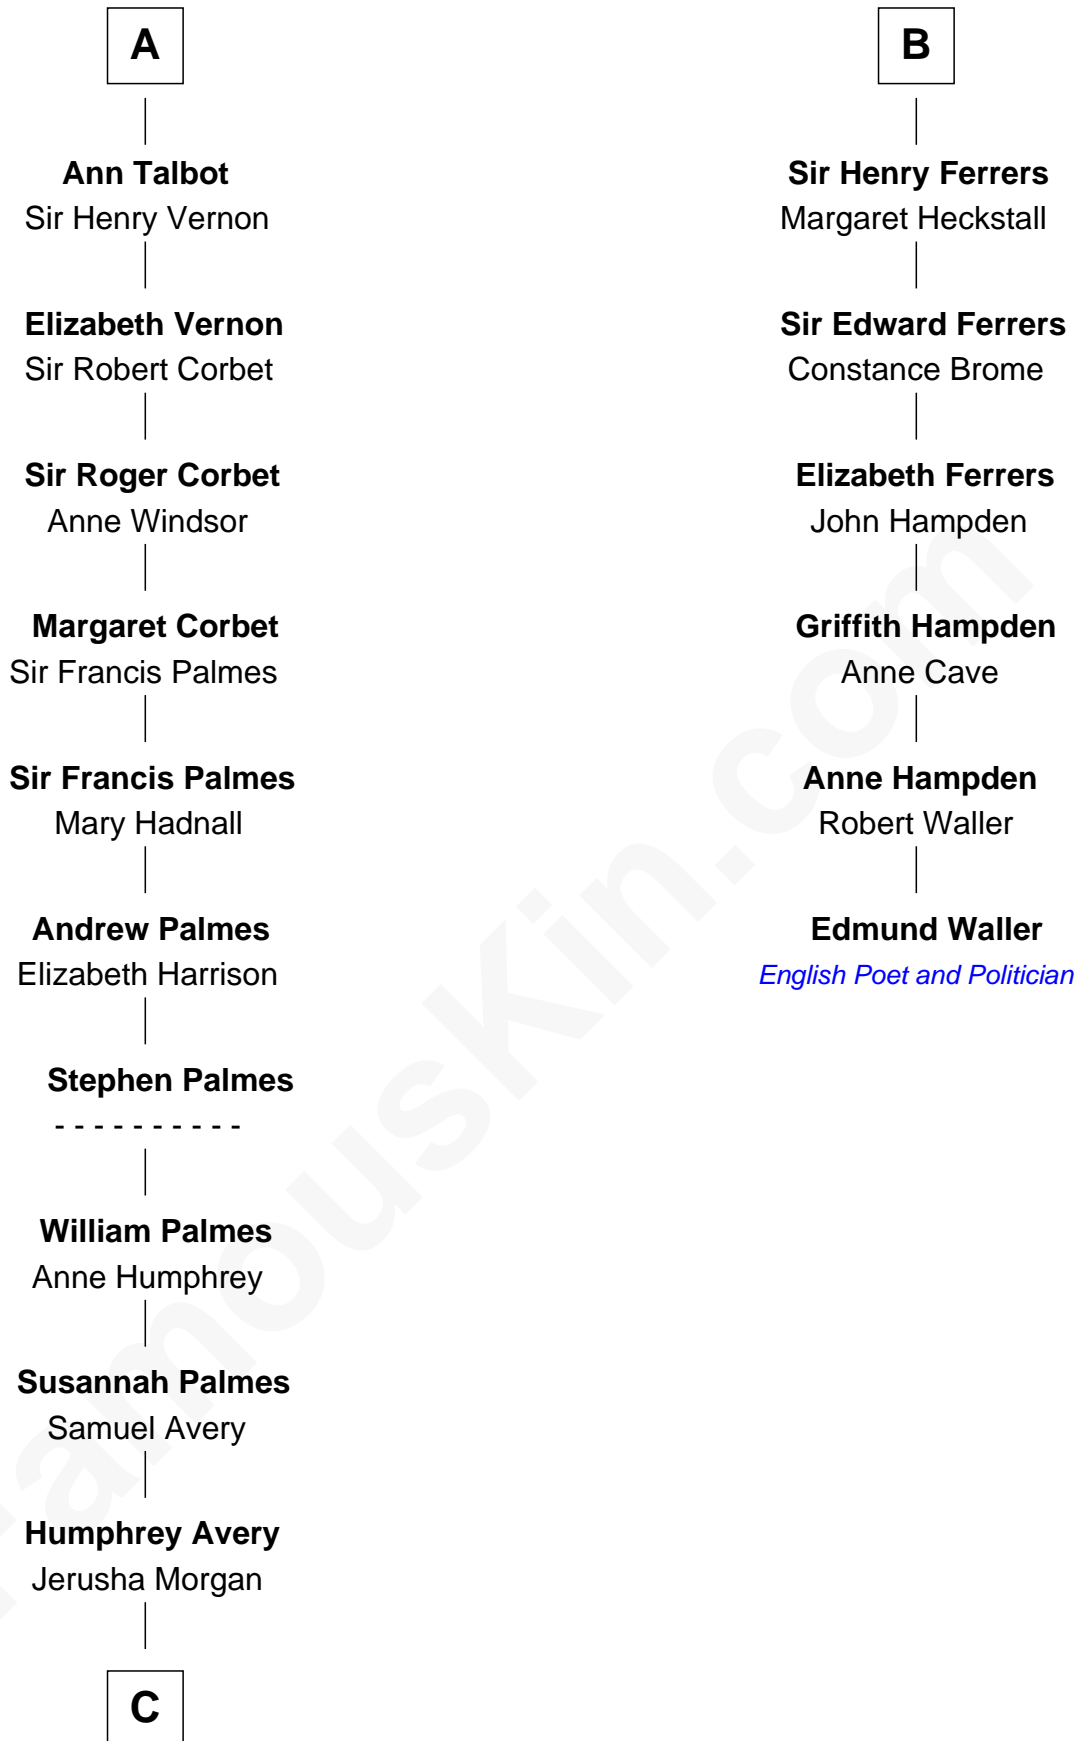

FamousKin.com Relationship Chart of

John D. Rockefeller

Founder of the Standard Oil Company

12th cousin 9 times removed of

Edmund Waller

English Poet and Politician

Sir Humphrey de Bohun

Eleanor de Braiose

C

—
Solomon Avery
Hannah Punderson

—
Miles Avery
Malinda Pixley

—
Lucy Avery
Godfrey Lewis Rockefeller

—
William Avery Rockefeller
Eliza Davison

—
John D. Rockefeller
Founder of the Standard Oil Company

FamousKin.com